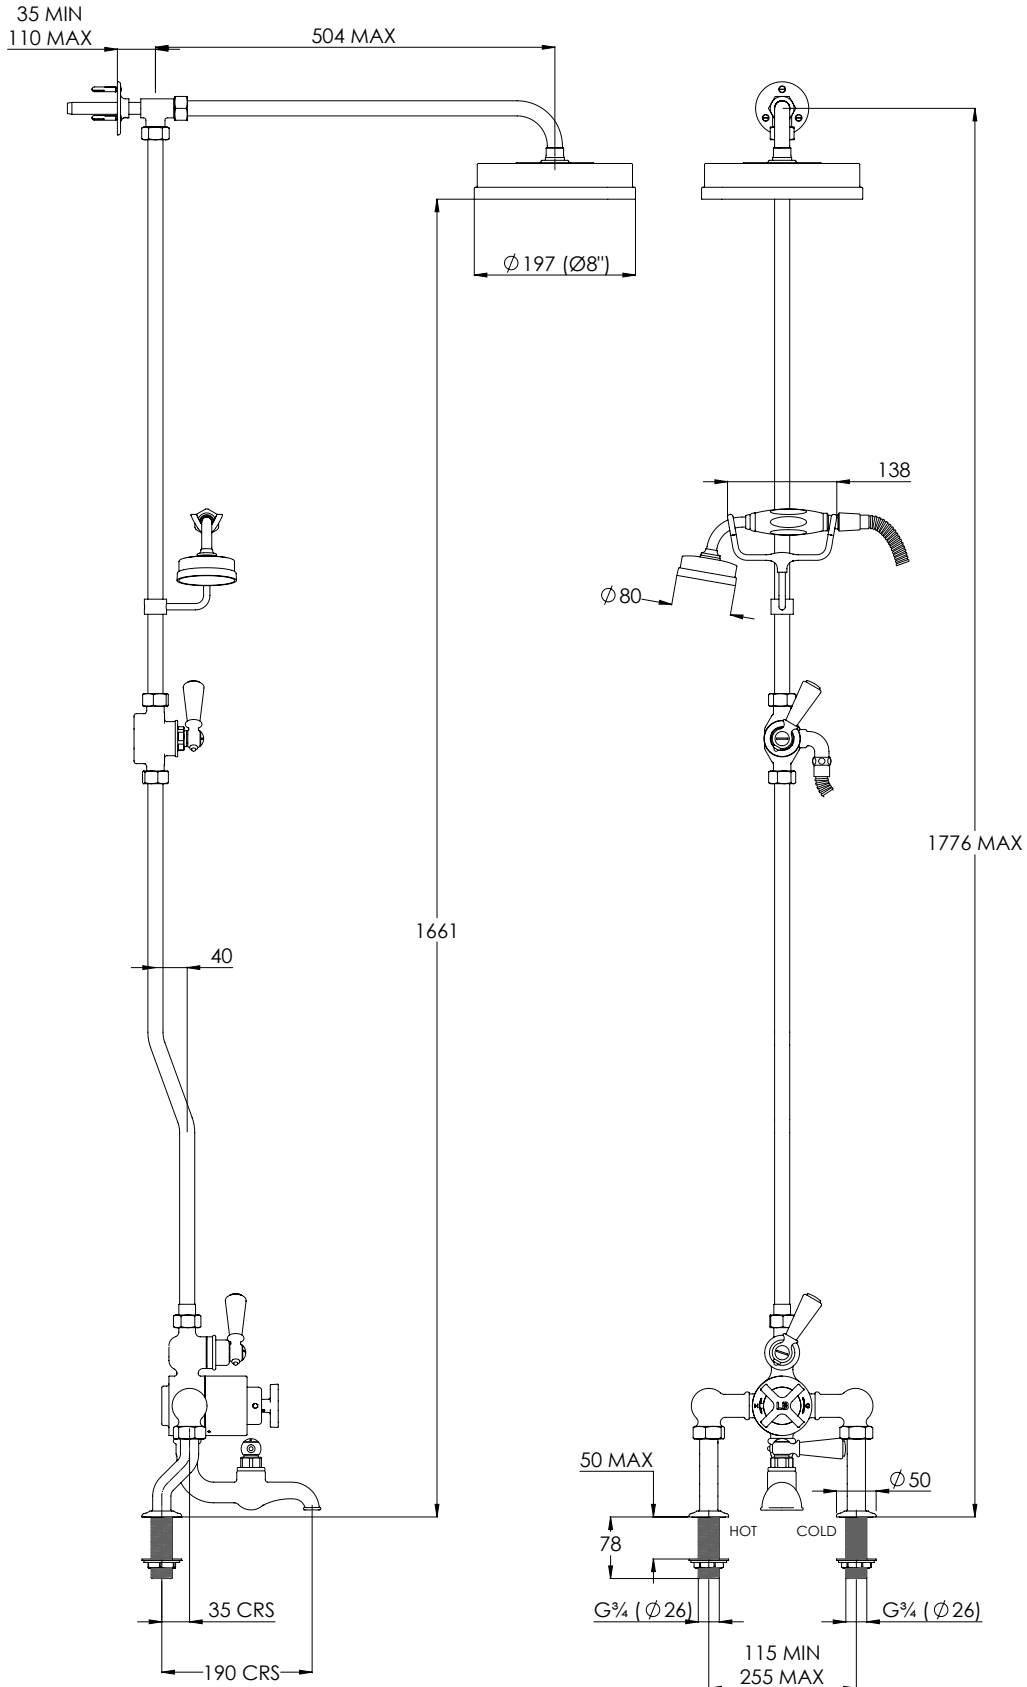

LEFROY BROOKS

DM/MK8825

MACKINTOSH DECK MOUNTED THERMOSTATIC BATH
SHOWER MIXER WITH RISER, EASY CLEAN HAND
SHOWER & 8" ROSE

DIMENSIONAL DATA SHEET

DATE: 18/04/2024

REVISION: C

COPYRIGHT © LBIP LTD. ALL RIGHTS RESERVED

DIMENSIONS IN MILLIMETRES

WHILST EVERY EFFORT IS MADE TO ENSURE THE ACCURACY OF THESE DATA SHEETS THEY ARE SUBJECT TO CHANGE WITHOUT NOTICE AS PART OF THE COMPANY'S PRODUCT DEVELOPMENT PROCESS