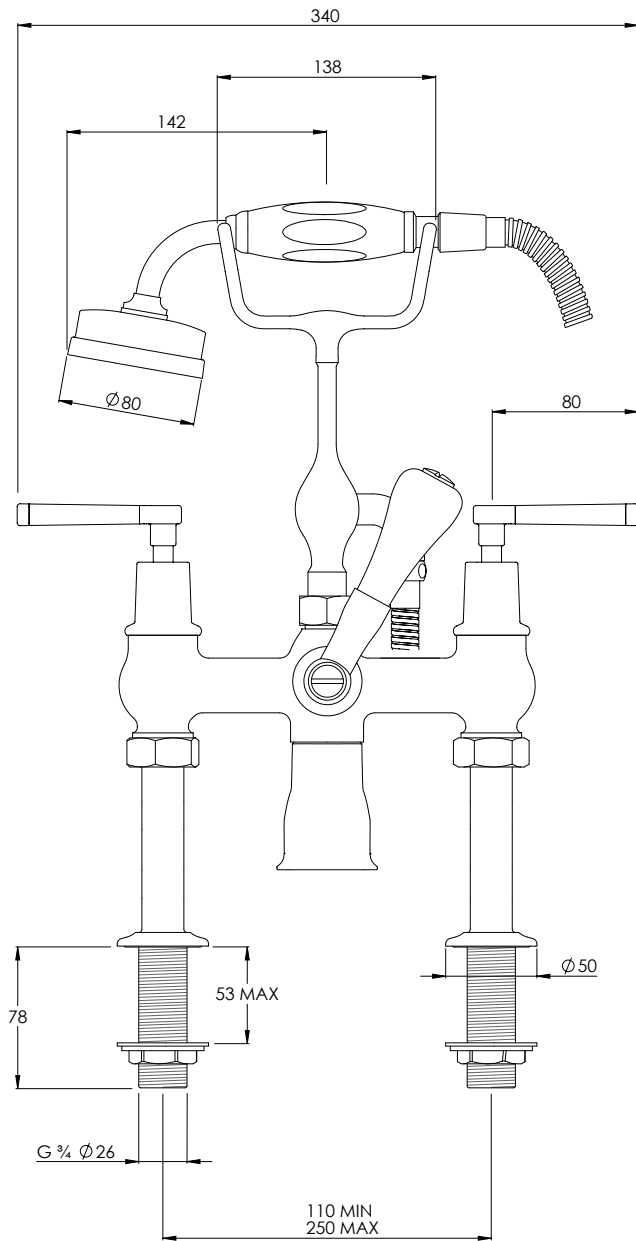

LEFROY BROOKS

MB1100

MACKINTOSH BLACK LEVER DECK MOUNTED
BATH SHOWER MIXER WITH EASY CLEAN HAND
SHOWER

DIMENSIONAL DATA SHEET

DATE: 03/05/24

REVISION: B

COPYRIGHT © LBIP LTD. ALL RIGHTS RESERVED

DIMENSIONS IN MILLIMETRES