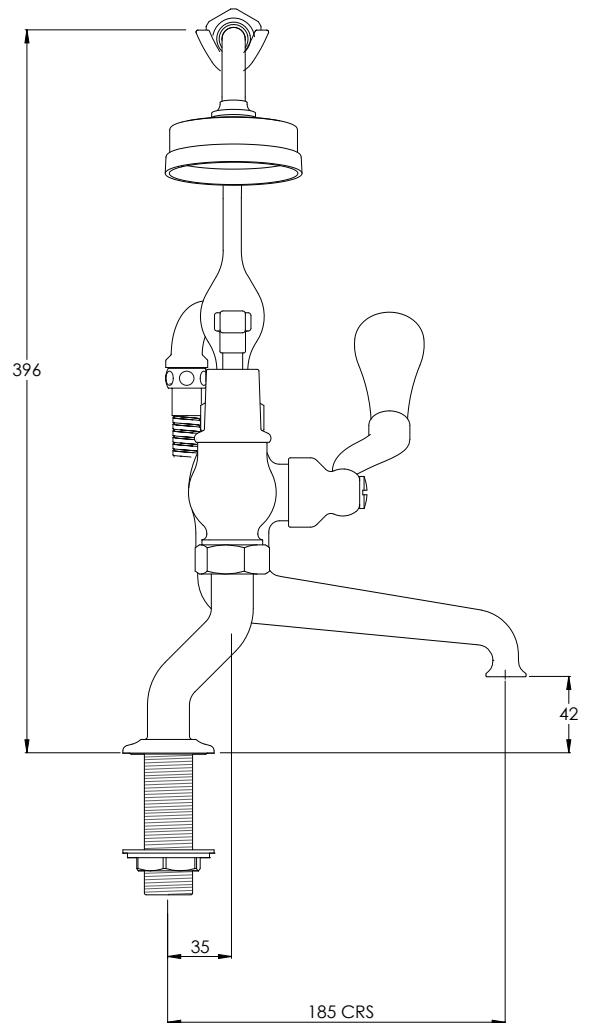

LEFROY BROOKS

MB1100

MACKINTOSH BLACK LEVER DECK MOUNTED
BATH SHOWER MIXER WITH EASY CLEAN HAND
SHOWER

DIMENSIONAL DATA SHEET

DATE: 03/05/24

REVISION: B

COPYRIGHT © LBIP LTD. ALL RIGHTS RESERVED

DIMENSIONS IN MILLIMETRES