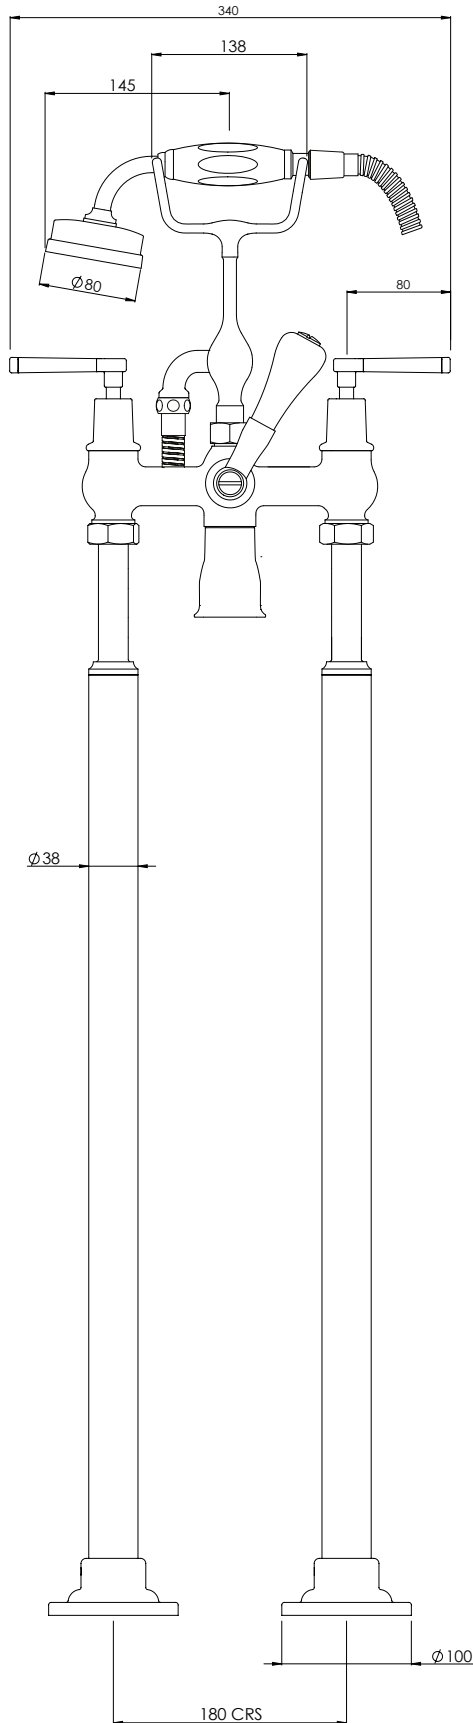

LEFROY BROOKS

MB1144

MACKINTOSH BLACK LEVER BATH SHOWER MIXER
WITH STANDPIPES WITH EASY CLEAN HAND SHOWER

DIMENSIONAL DATA SHEET

DATE: 03/05/2024

REVISION: B

DIMENSIONS IN MILLIMETRES

COPYRIGHT © LBIP LTD. ALL RIGHTS RESERVED