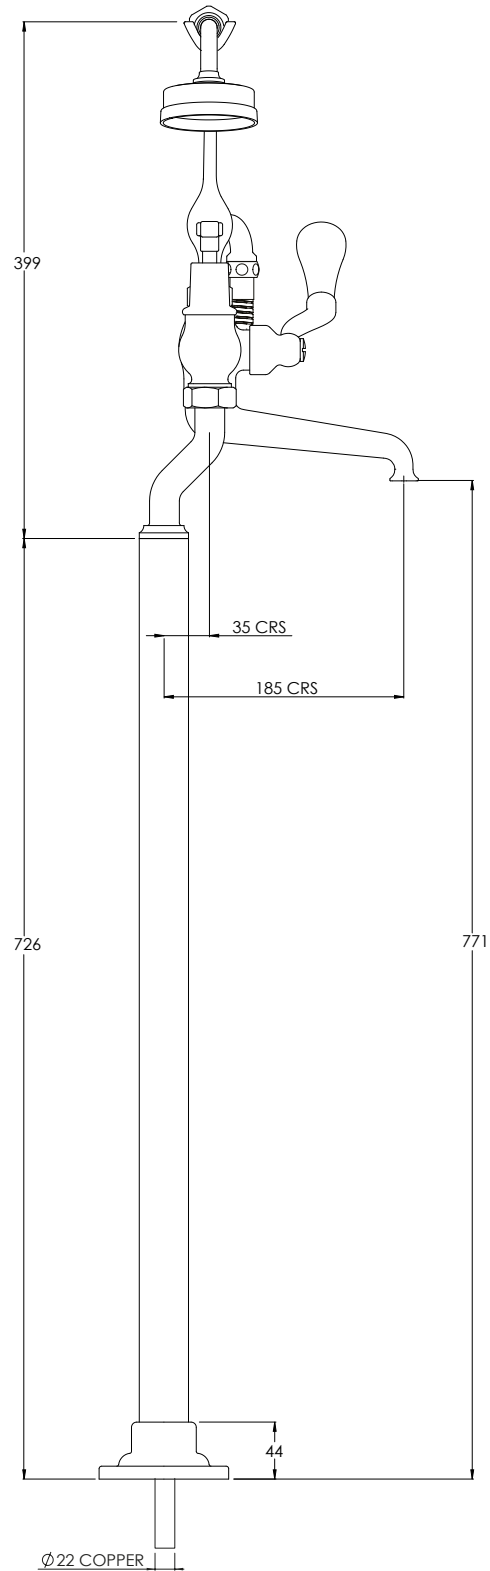

LEFROY BROOKS

MB1144

MACKINTOSH BLACK LEVER BATH SHOWER MIXER
WITH STANDPIPES WITH EASY CLEAN HAND SHOWER

DIMENSIONAL DATA SHEET

DATE: 03/05/2024

REVISION: B

DIMENSIONS IN MILLIMETRES

COPYRIGHT © LBIP LTD. ALL RIGHTS RESERVED