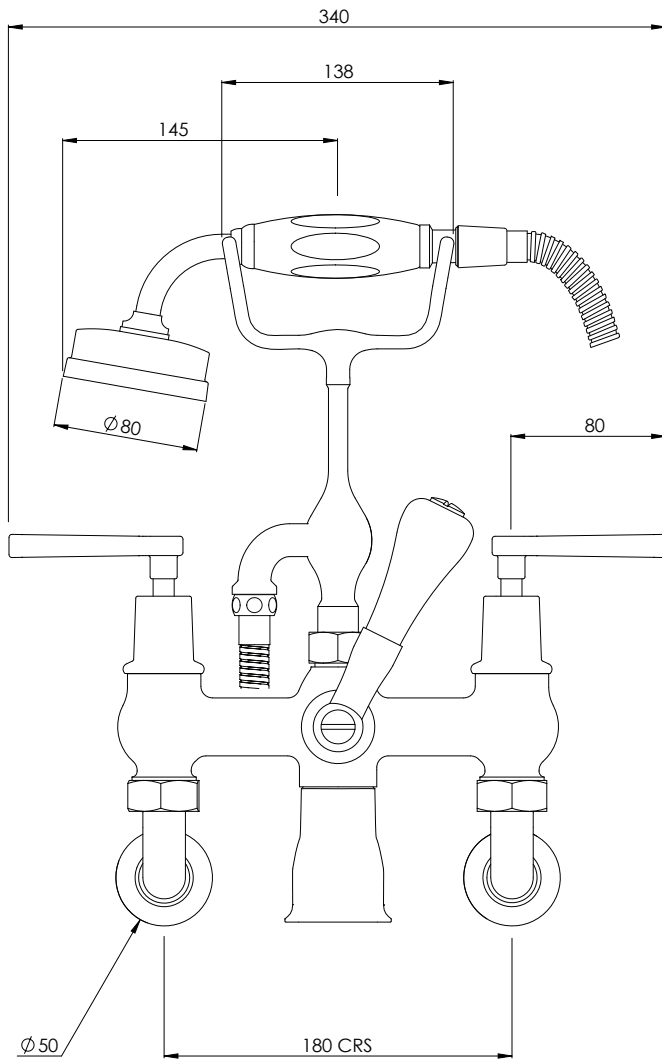

LEFROY BROOKS

MB1166

MACKINTOSH BLACK LEVER WALL MOUNTED BATH SHOWER MIXER WITH EASY CLEAN HAND SHOWER

DIMENSIONAL DATA SHEET

DATE: 03/05/2024

REVISION: B

COPYRIGHT © LBIP LTD. ALL RIGHTS RESERVED

DIMENSIONS IN MILLIMETRES