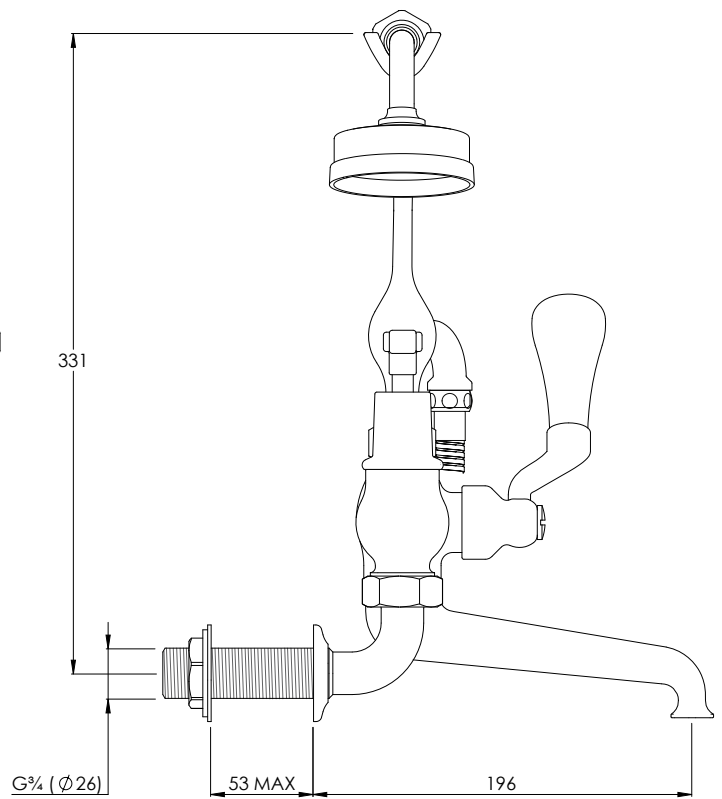

LEFROY BROOKS

MB1166

MACKINTOSH BLACK LEVER WALL MOUNTED BATH SHOWER MIXER WITH EASY CLEAN HAND SHOWER

DIMENSIONAL DATA SHEET

DATE: 03/05/2024

REVISION: B

COPYRIGHT © LBIP LTD. ALL RIGHTS RESERVED

DIMENSIONS IN MILLIMETRES