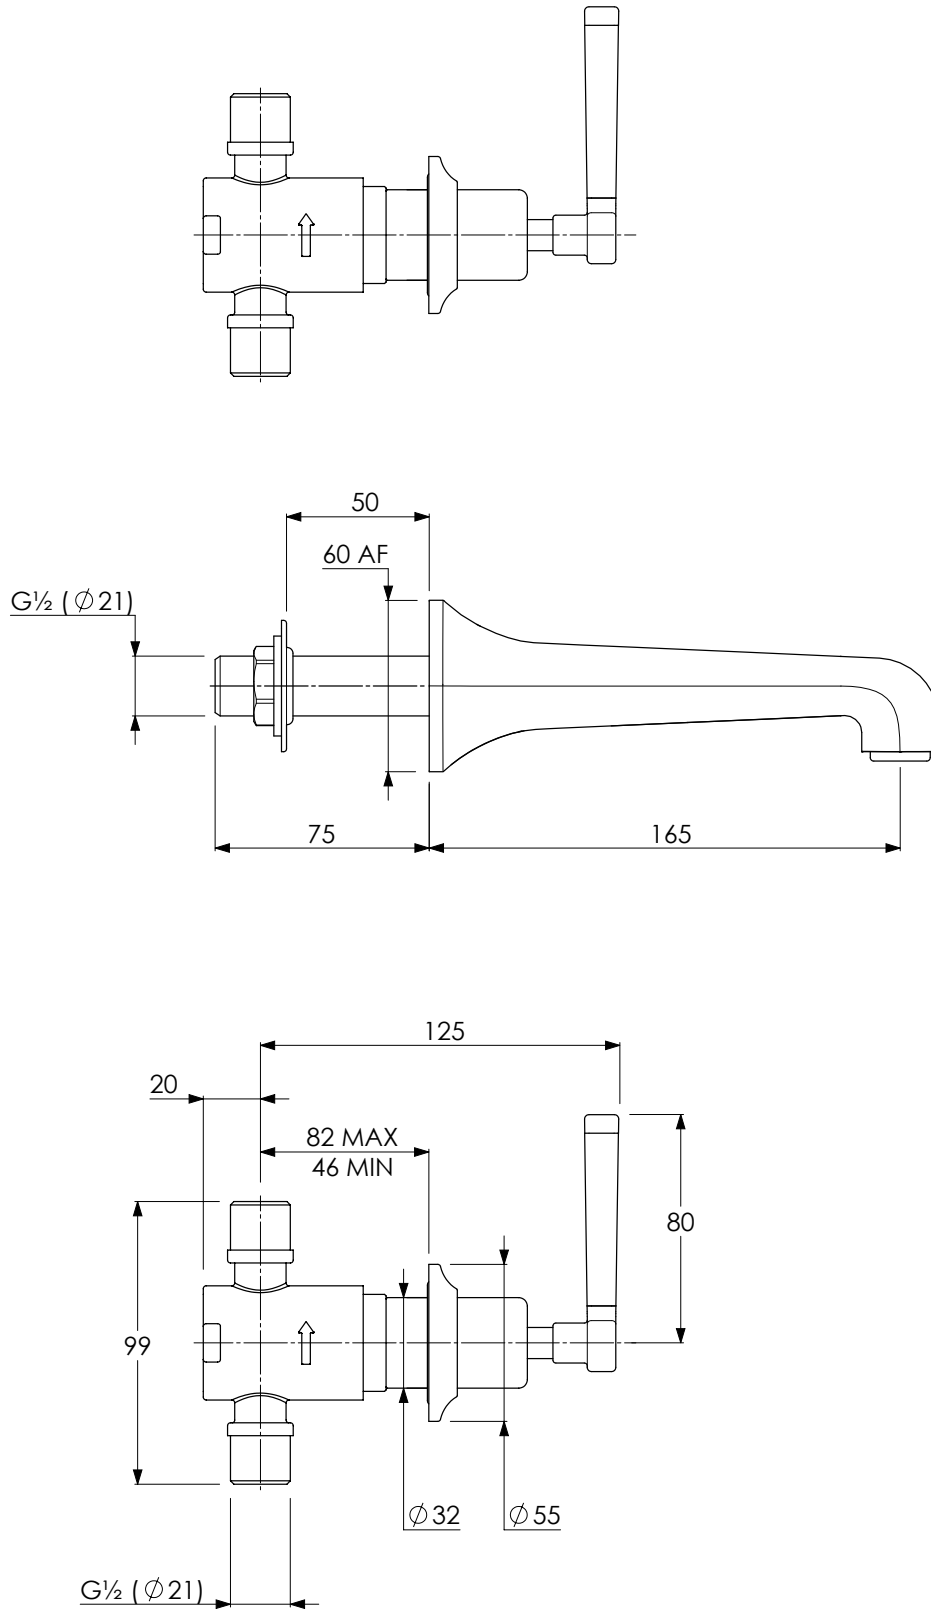

# MB1200

MACKINTOSH WALL MOUNTED BASIN MIXER  
WITH MACKINTOSH BLACK LEVERS

DIMENSIONAL DATA SHEET

DATE: 29/01/2019

REVISION: A

COPYRIGHT © LBIP LTD. ALL RIGHTS RESERVED

DIMENSIONS IN MILLIMETRES

WHILST EVERY EFFORT IS MADE TO ENSURE THE ACCURACY OF THESE DATA SHEETS THEY ARE SUBJECT TO CHANGE WITHOUT NOTICE AS PART OF THE COMPANY'S PRODUCT DEVELOPMENT PROCESS