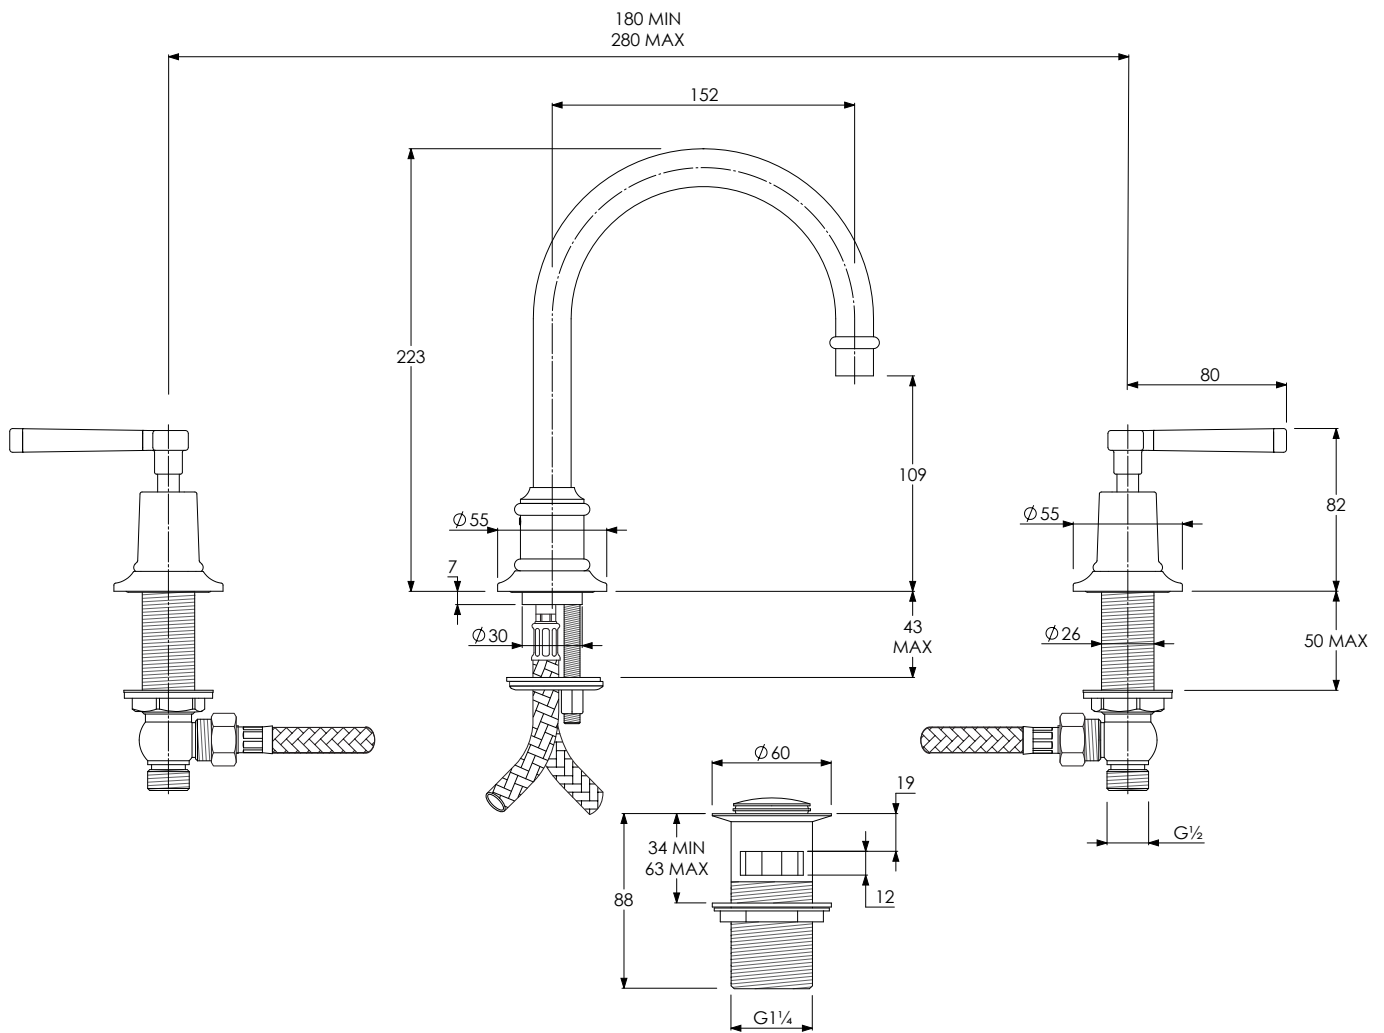

LEFROY BROOKS

MB1230

MACKINTOSH BLACK 3 HOLE DECK MOUNTED BASIN
MIXER WITH SWIVEL SPOUT

DIMENSIONAL DATA SHEET

DATE: 18/10/2024

REVISION: B

COPYRIGHT © LBIP LTD. ALL RIGHTS RESERVED

DIMENSIONS IN MILLIMETRES