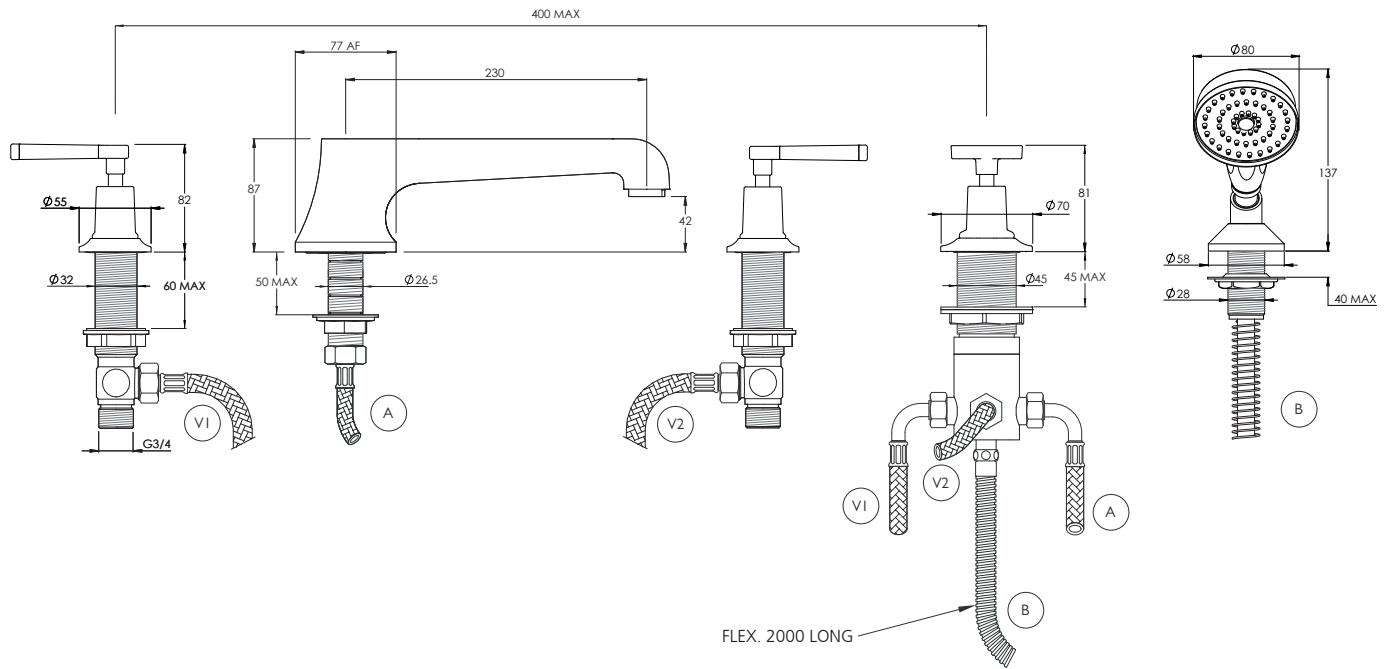

# MB1260

MACKINTOSH BLACK LEVER FIVE HOLE BATH SET WITH  
DIVERTER & PULL OUT EASY CLEAN HAND SHOWER

DIMENSIONAL DATA SHEET

DATE: 18/04/2024

REVISION: B

COPYRIGHT © LBIP LTD. ALL RIGHTS RESERVED

DIMENSIONS IN MILLIMETRES