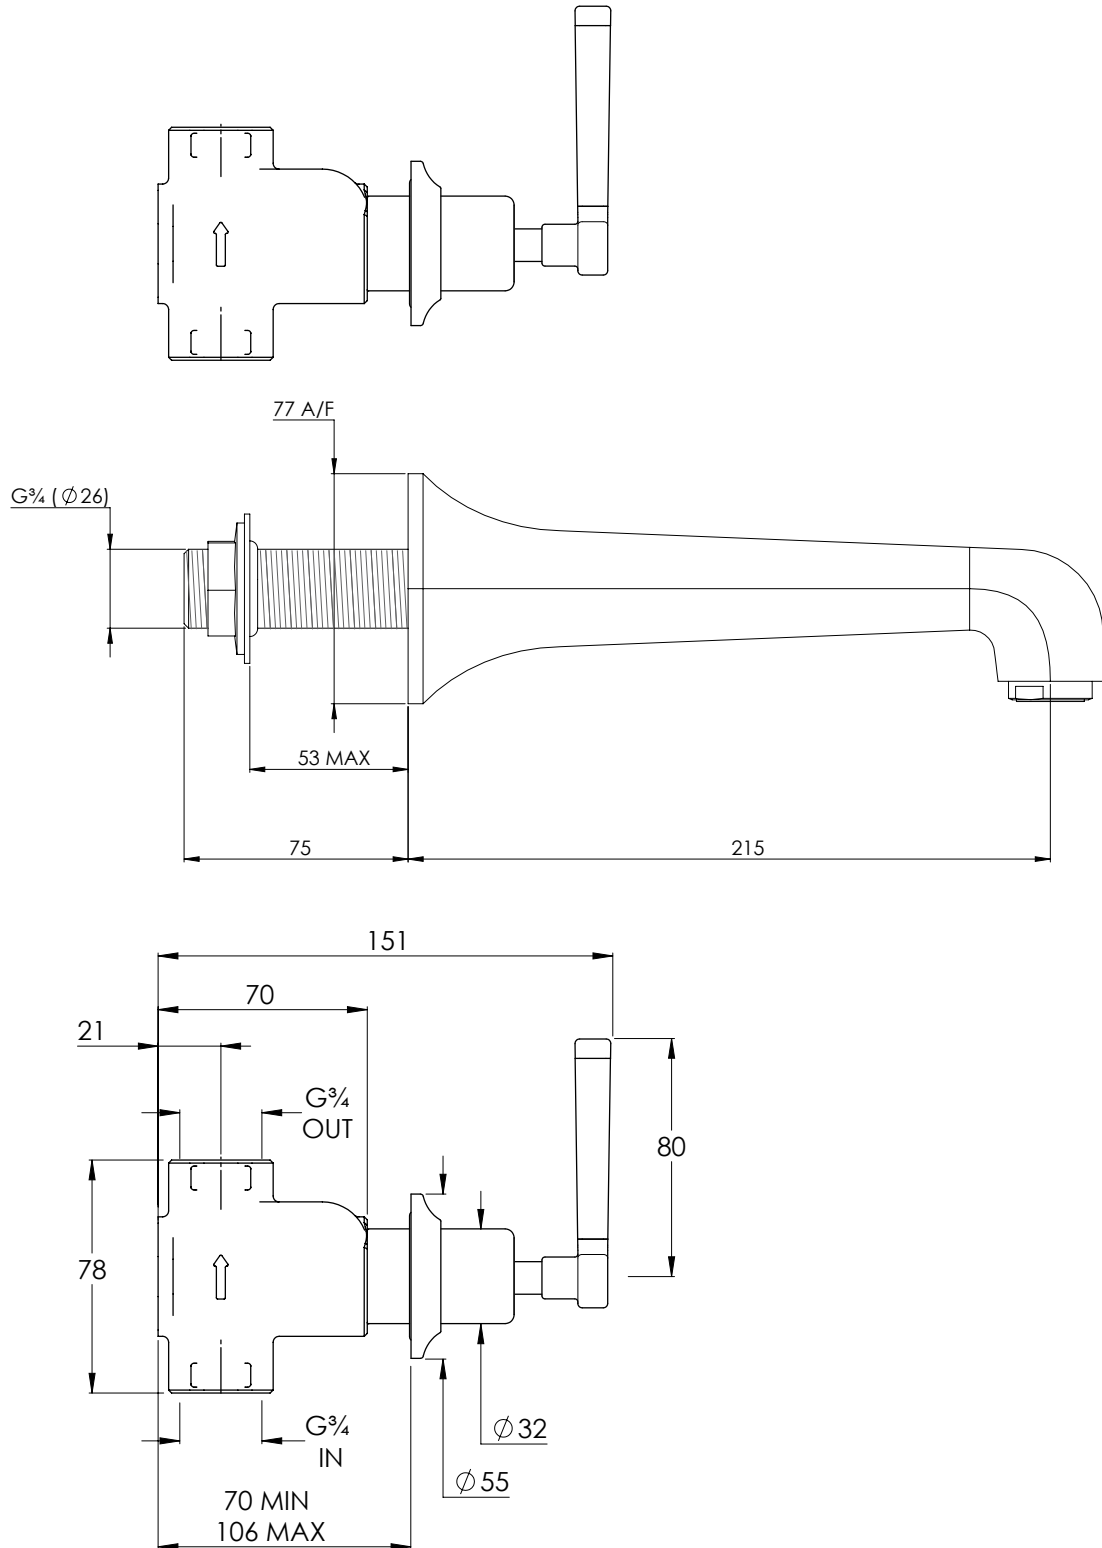

# MB1270

MACKINTOSH BLACK LEVER CONCEALED  
WALL BATH FILLER

DIMENSIONAL DATA SHEET

DATE: 04/02/2020

REVISION: B

COPYRIGHT © LBIP LTD. ALL RIGHTS RESERVED

DIMENSIONS IN MILLIMETRES

WHILST EVERY EFFORT IS MADE TO ENSURE THE ACCURACY OF THESE DATA SHEETS THEY ARE SUBJECT TO CHANGE WITHOUT NOTICE AS PART OF THE COMPANY'S PRODUCT DEVELOPMENT PROCESS