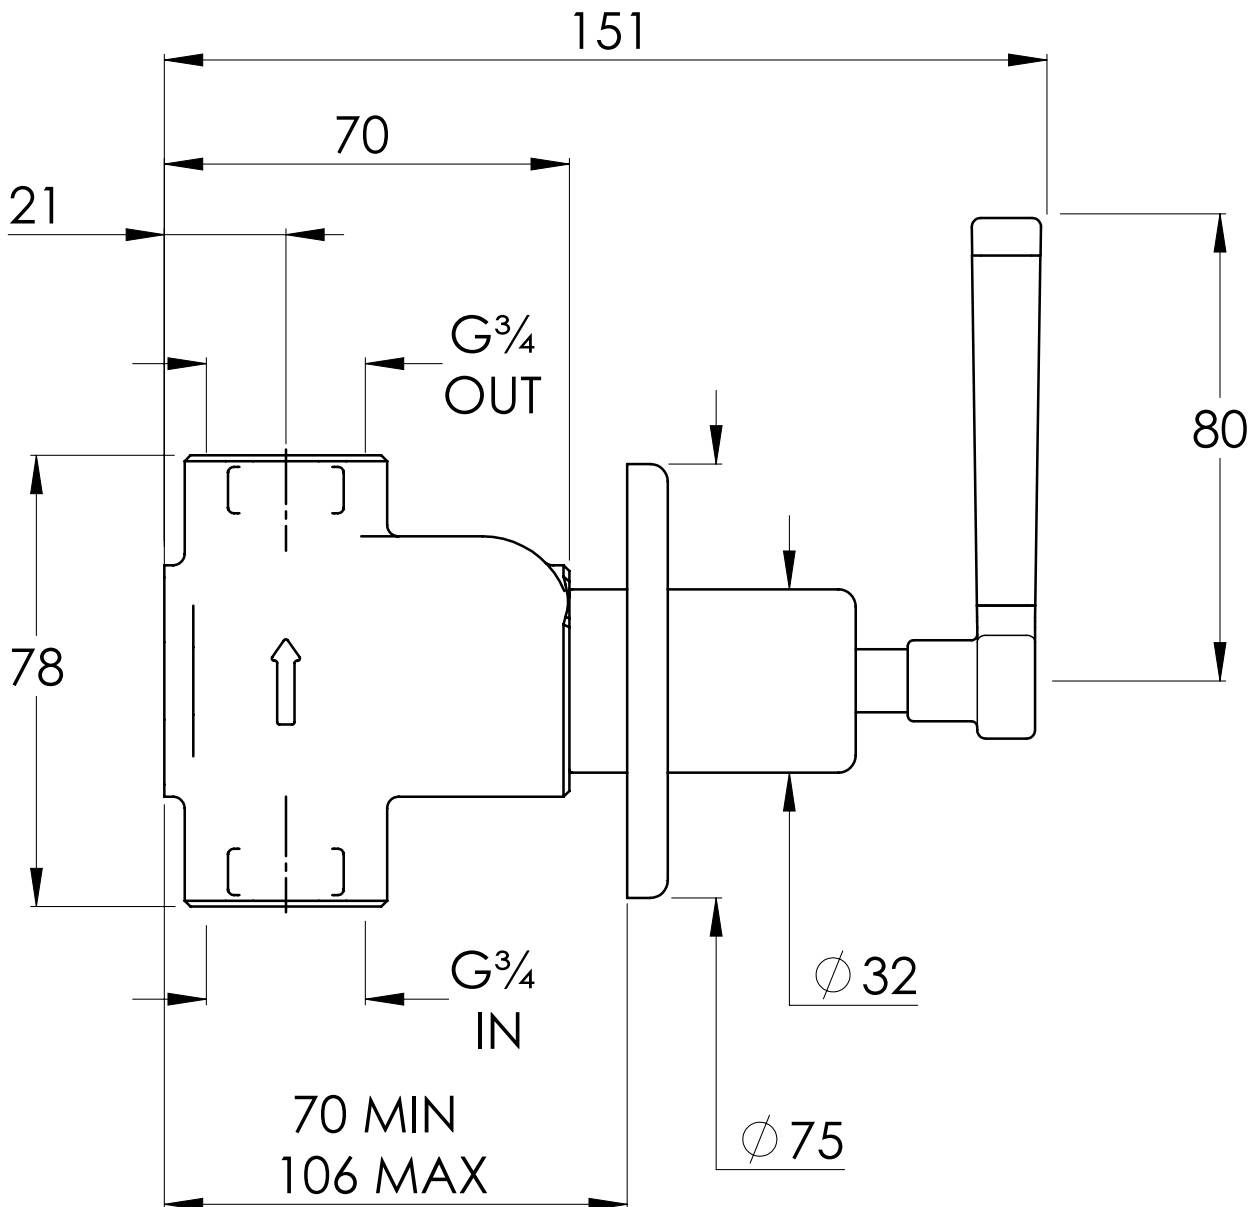

LEFROY BROOKS

MB5000

MACKINTOSH BLACK FLOW CONTROL VALVE

DIMENSIONAL DATA SHEET

DATE: 23/01/2020

REVISION: B

COPYRIGHT © LBIP LTD. ALL RIGHTS RESERVED

DIMENSIONS IN MILLIMETRES