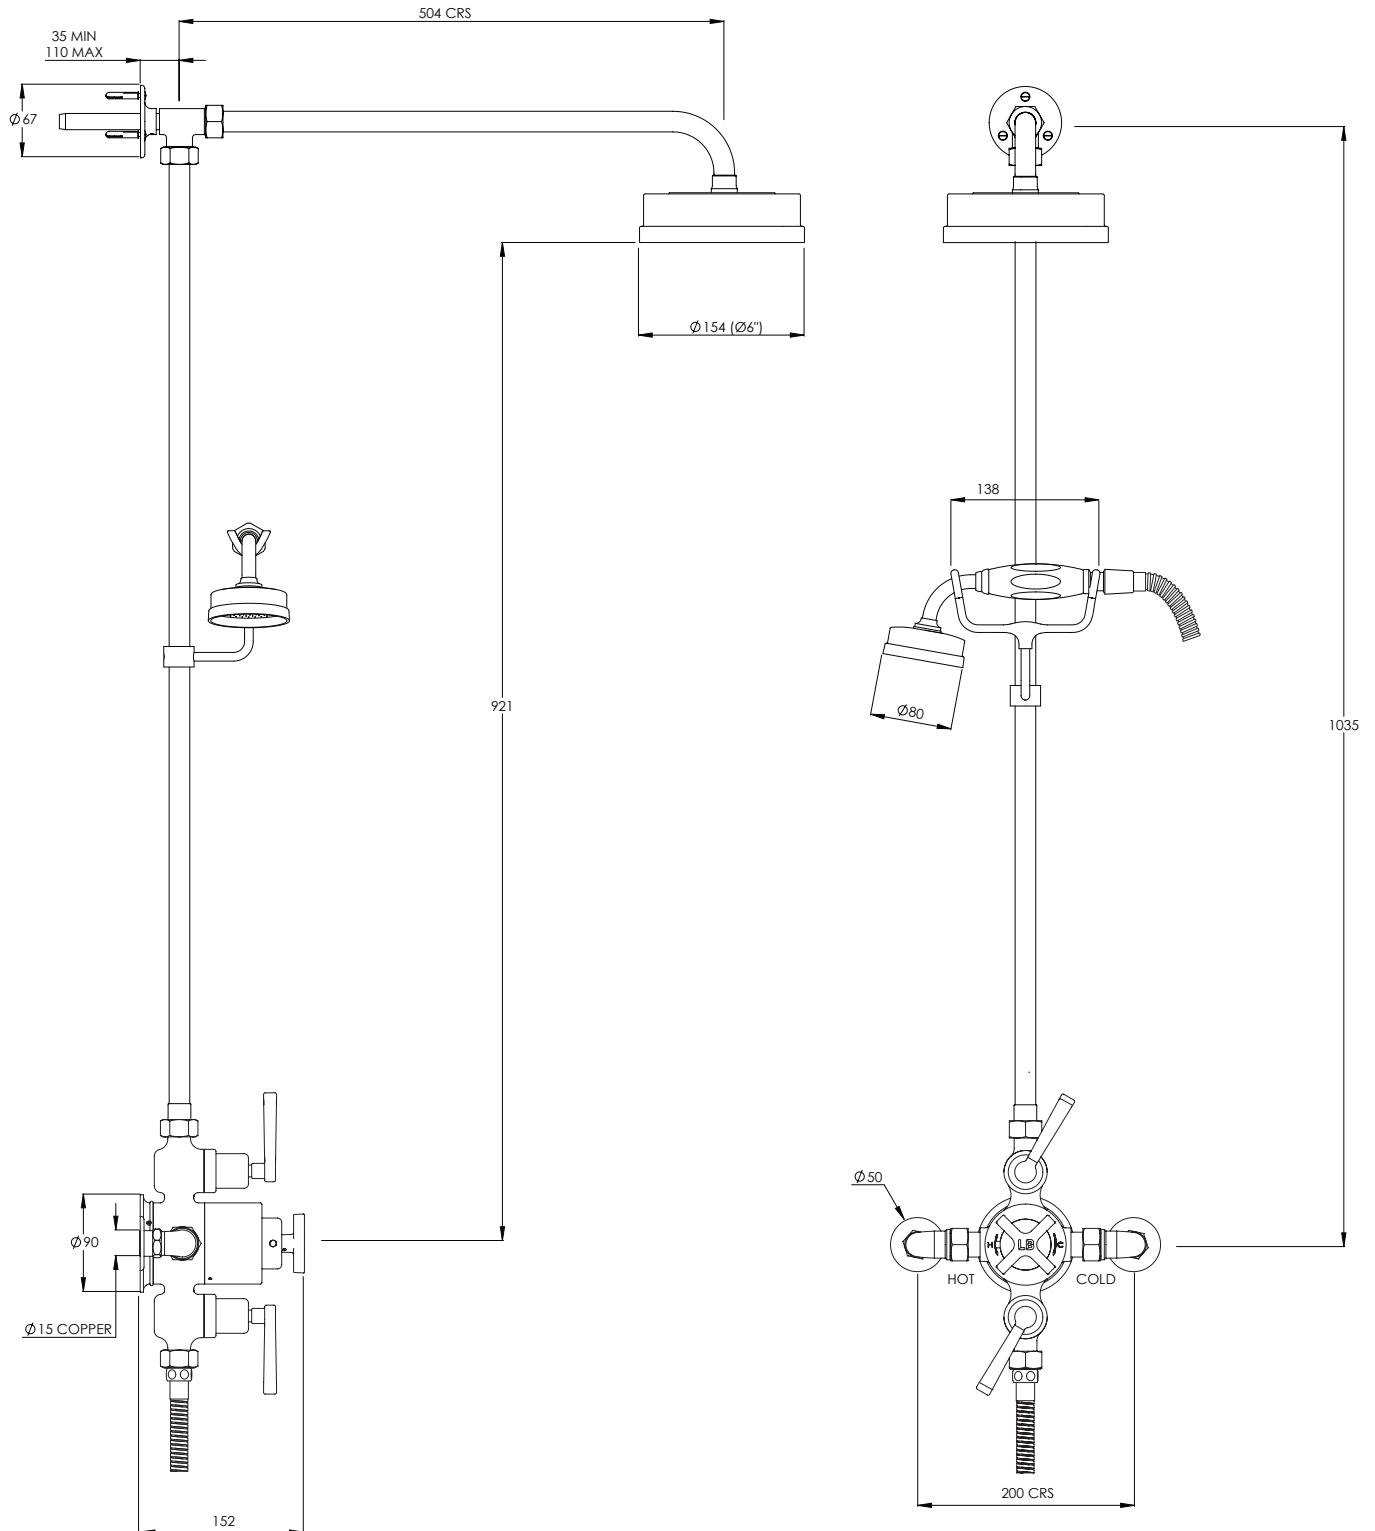

LEFROY BROOKS

MB8741

MACKINTOSH BLACK DUAL CONTROL THERMOSTATIC VALVE WITH RISER, EASY CLEAN HAND SHOWER & 6" ROSE

DIMENSIONAL DATA SHEET

DATE: 18/04/2024

REVISION: B

COPYRIGHT © LBIP LTD. ALL RIGHTS RESERVED

DIMENSIONS IN MILLIMETRES

WHILST EVERY EFFORT IS MADE TO ENSURE THE ACCURACY OF THESE DATA SHEETS THEY ARE SUBJECT TO CHANGE WITHOUT NOTICE AS PART OF THE COMPANY'S PRODUCT DEVELOPMENT PROCESS