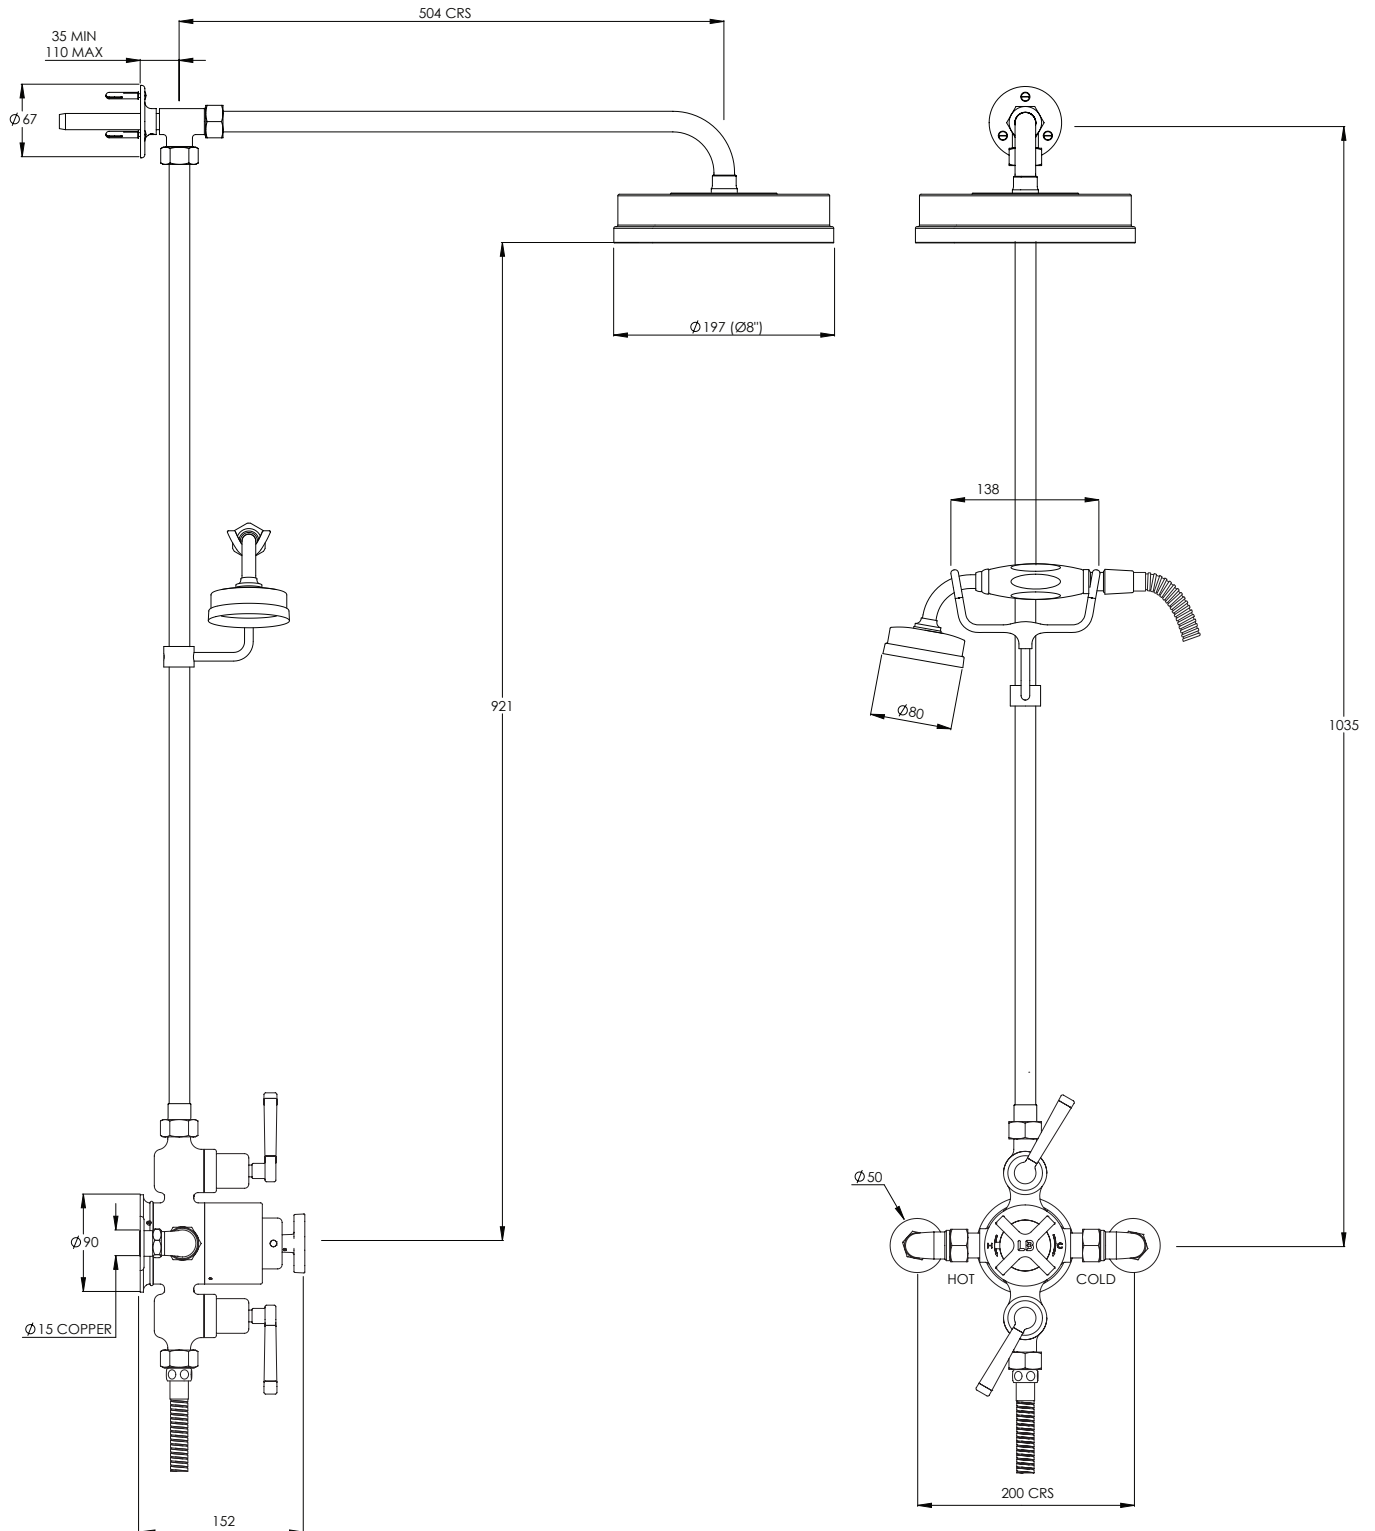

LEFROY BROOKS

MB8742

MACKINTOSH BLACK DUAL CONTROL THERMOSTATIC VALVE WITH RISER, EASY CLEAN HAND SHOWER & 8" ROSE

DIMENSIONAL DATA SHEET

DATE: 18/04/2024

REVISION: B

COPYRIGHT © LBIP LTD. ALL RIGHTS RESERVED

DIMENSIONS IN MILLIMETRES

WHILST EVERY EFFORT IS MADE TO ENSURE THE ACCURACY OF THESE DATA SHEETS THEY ARE SUBJECT TO CHANGE WITHOUT NOTICE AS PART OF THE COMPANY'S PRODUCT DEVELOPMENT PROCESS