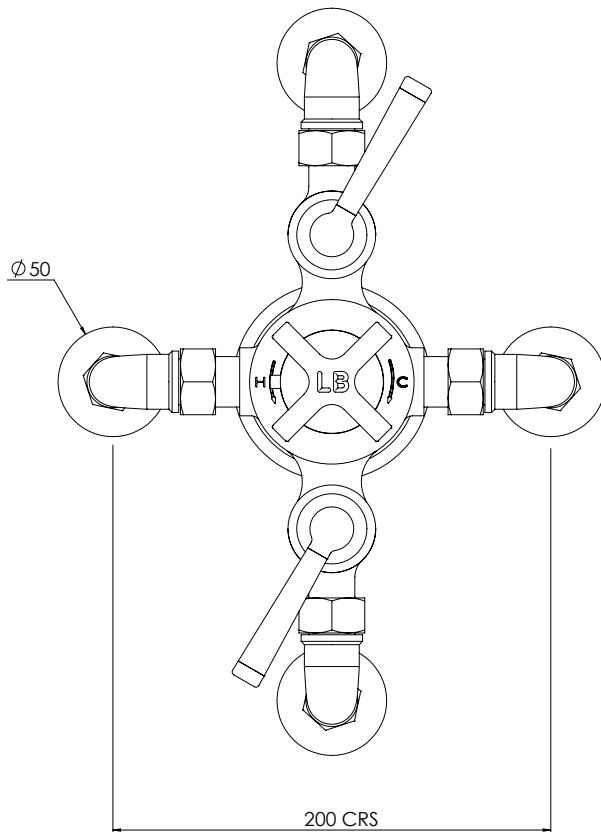

LEFROY BROOKS

MB8746

MACKINTOSH BLACK EXPOSED DUAL CONTROL
THERMOSTATIC VALVE WITH WALL RETURNS

DIMENSIONAL DATA SHEET

DATE: 10/06/2019

REVISION: A

COPYRIGHT © LBIP LTD. ALL RIGHTS RESERVED

DIMENSIONS IN MILLIMETRES