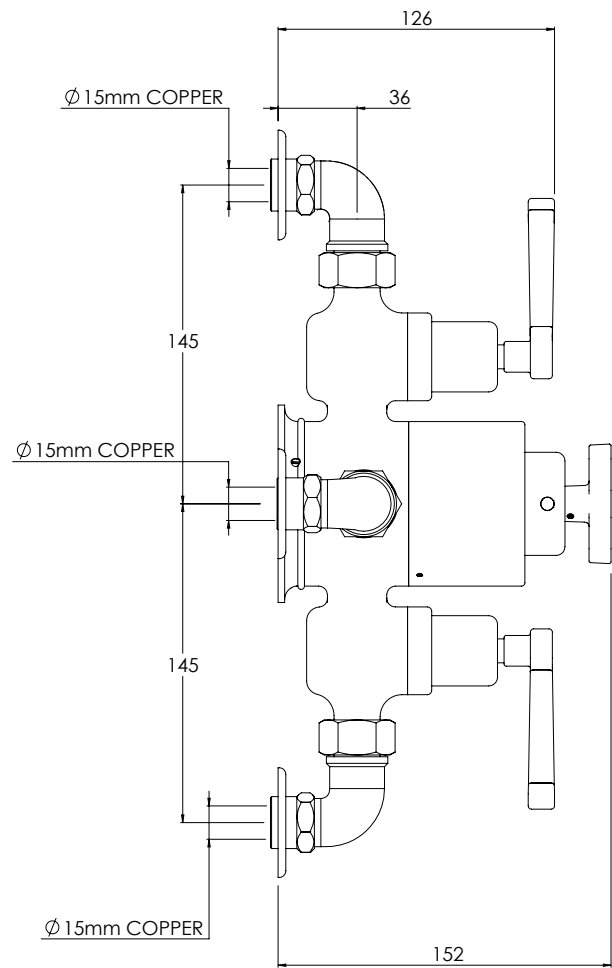

LEFROY BROOKS

MB8746

MACKINTOSH BLACK EXPOSED DUAL CONTROL
THERMOSTATIC VALVE WITH WALL RETURNS

DIMENSIONAL DATA SHEET

DATE: 10/06/2019

REVISION: A

COPYRIGHT © LBIP LTD. ALL RIGHTS RESERVED

DIMENSIONS IN MILLIMETRES