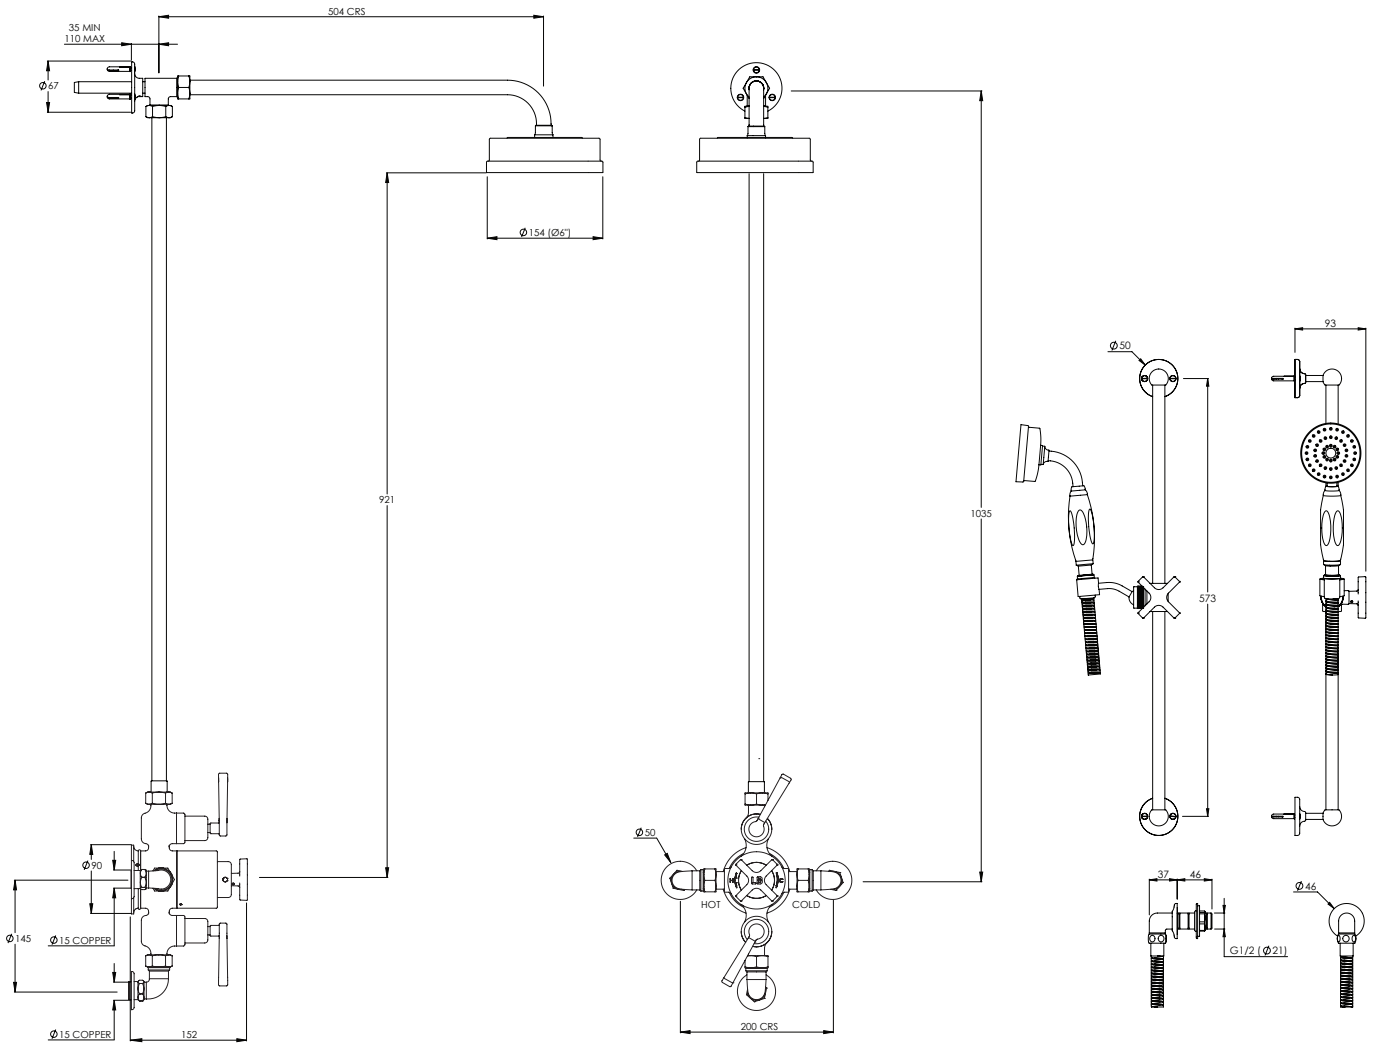

# MB8748

MACKINTOSH BLACK DUAL CONTROL  
THERMOSTATIC VALVE WITH RISER, EASY  
CLEAN 6" ROSE & HAND SHOWER ON  
SLIDING RAIL

DIMENSIONAL DATA SHEET

DATE: 18/04/2024

REVISION: B

COPYRIGHT © LBIP LTD. ALL RIGHTS RESERVED

DIMENSIONS IN MILLIMETRES