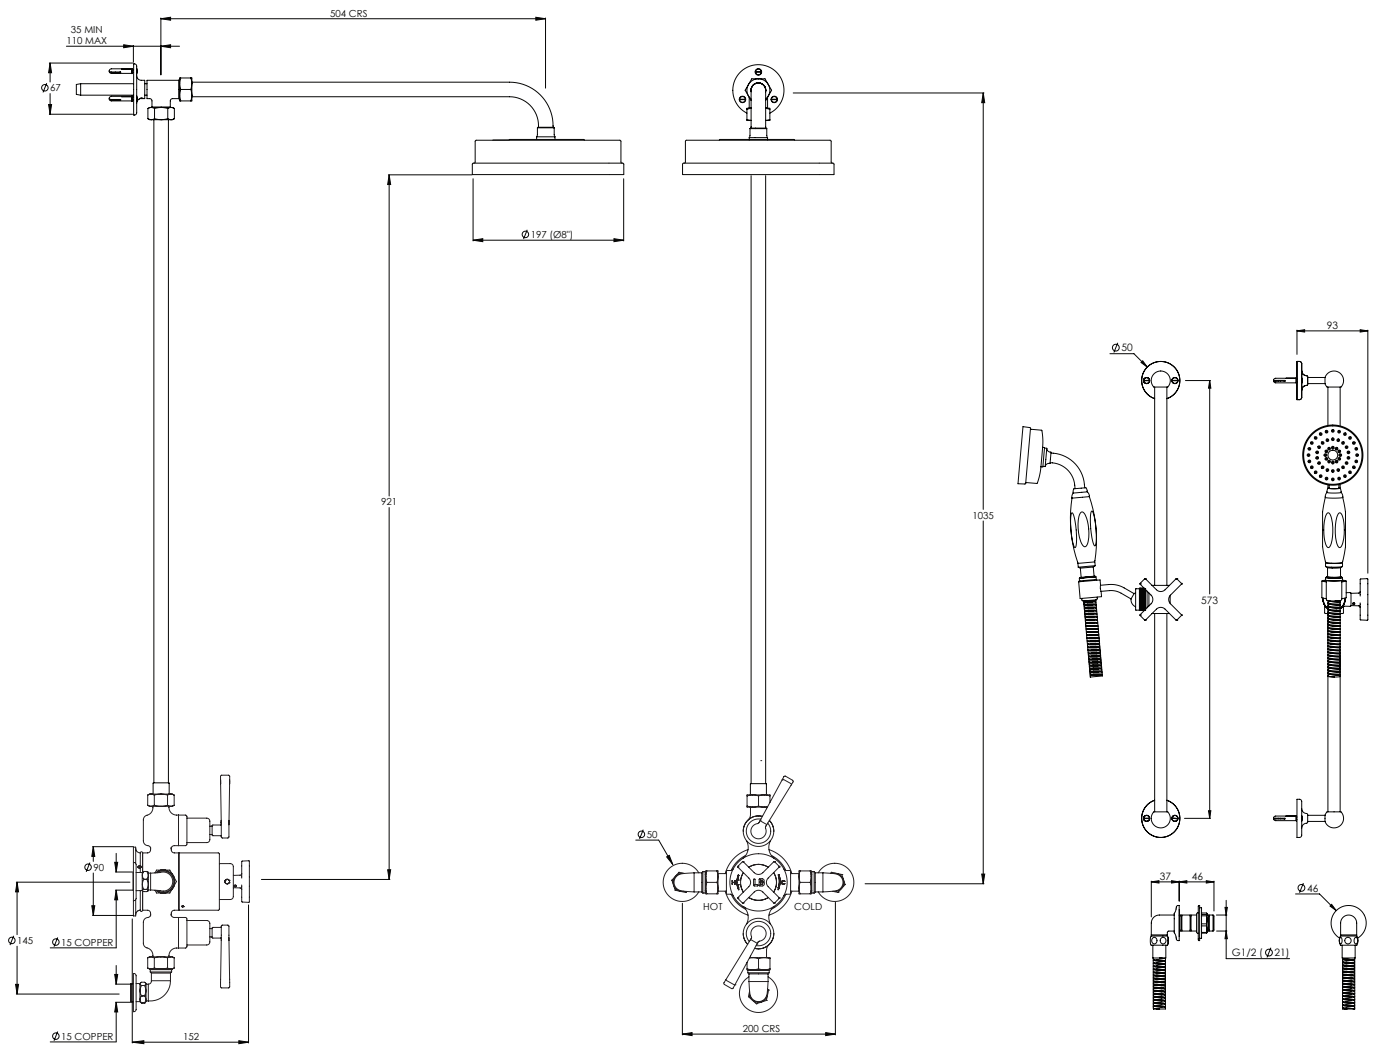

# MB8749

MACKINTOSH BLACK DUAL CONTROL  
THERMOSTATIC VALVE WITH RISER, EASY  
CLEAN 8" ROSE & HAND SHOWER ON  
SLIDING RAIL

DIMENSIONAL DATA SHEET

DATE: 18/04/2024

REVISION: B

COPYRIGHT © LBIP LTD. ALL RIGHTS RESERVED

DIMENSIONS IN MILLIMETRES

WHILST EVERY EFFORT IS MADE TO ENSURE THE ACCURACY OF THESE DATA SHEETS THEY ARE SUBJECT TO CHANGE WITHOUT NOTICE AS PART OF THE COMPANY'S PRODUCT DEVELOPMENT PROCESS