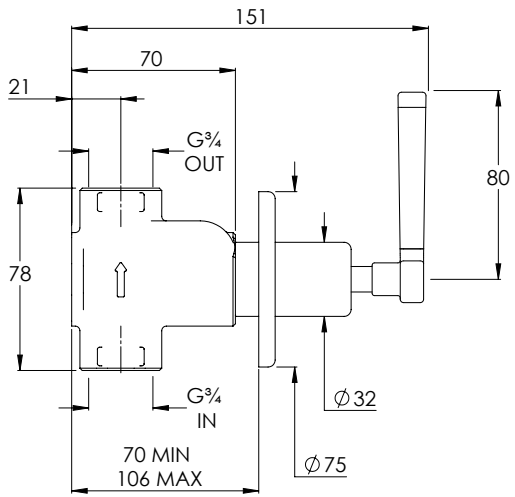

LEFROY BROOKS

MB8801

MACKINTOSH BLACK ARCHIPELAGO THERMO-STATIC VALVE WITH FLOW CONTROL

DIMENSIONAL DATA SHEET

DATE: 07/08/2020

REVISION: A

COPYRIGHT © LBIP LTD. ALL RIGHTS RESERVED

DIMENSIONS IN MILLIMETRES