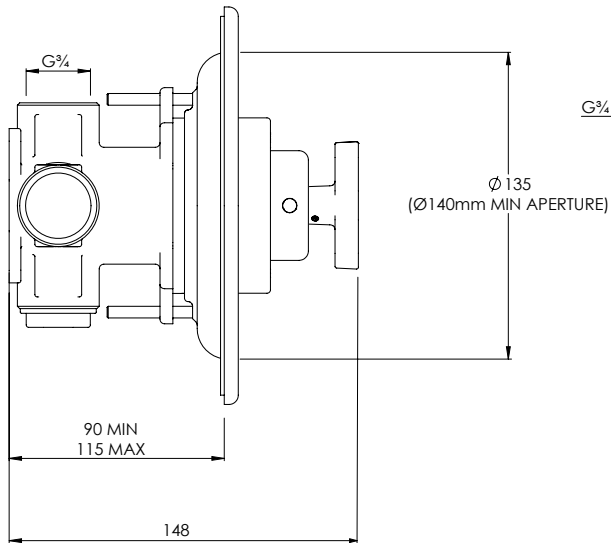

LEFROY BROOKS

MB8801

MACKINTOSH BLACK ARCHIPELAGO THERMO-STATIC VALVE WITH FLOW CONTROL

DIMENSIONAL DATA SHEET

DATE: 07/08/2020

REVISION: A

COPYRIGHT © LBIP LTD. ALL RIGHTS RESERVED

DIMENSIONS IN MILLIMETRES