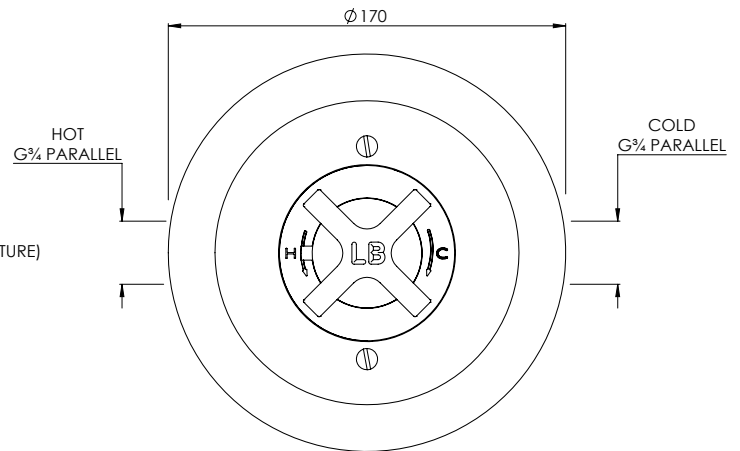

LEFROY BROOKS

MB8801

MACKINTOSH BLACK ARCHIPELAGO THERMO-STATIC VALVE WITH FLOW CONTROL

DIMENSIONAL DATA SHEET

DATE: 07/08/2020

REVISION: A

COPYRIGHT © LBIP LTD. ALL RIGHTS RESERVED

DIMENSIONS IN MILLIMETRES