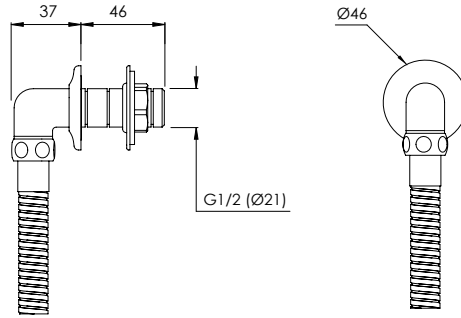

LEFROY BROOKS

MB8803

MACKINTOSH BLACK ARCHIPELAGO THERMOSTATIC VALVE WITH FLOW CONTROLS & EASY CLEAN HAND SHOWER

DIMENSIONAL DATA SHEET

DATE: 01/05/2024

REVISION: B

DIMENSIONS IN MILLIMETRES

COPYRIGHT © LBIP LTD. ALL RIGHTS RESERVED