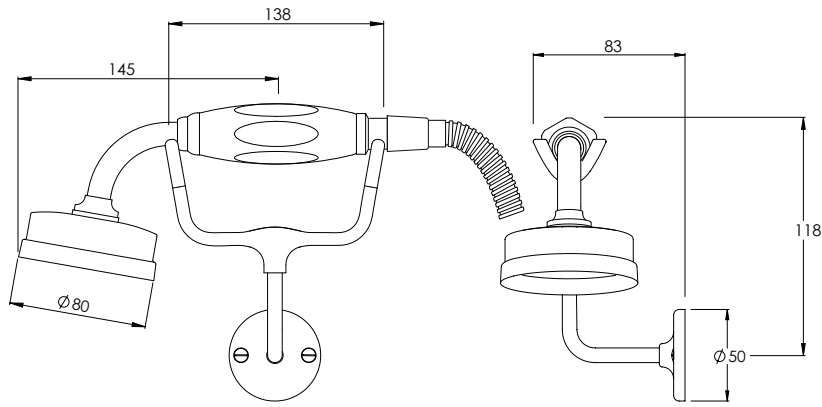

LEFROY BROOKS

MB8803

MACKINTOSH BLACK ARCHIPELAGO THERMOSTATIC VALVE WITH FLOW CONTROLS & EASY CLEAN HAND SHOWER

DIMENSIONAL DATA SHEET

DATE: 01/05/2024

REVISION: B

DIMENSIONS IN MILLIMETRES

COPYRIGHT © LBIP LTD. ALL RIGHTS RESERVED