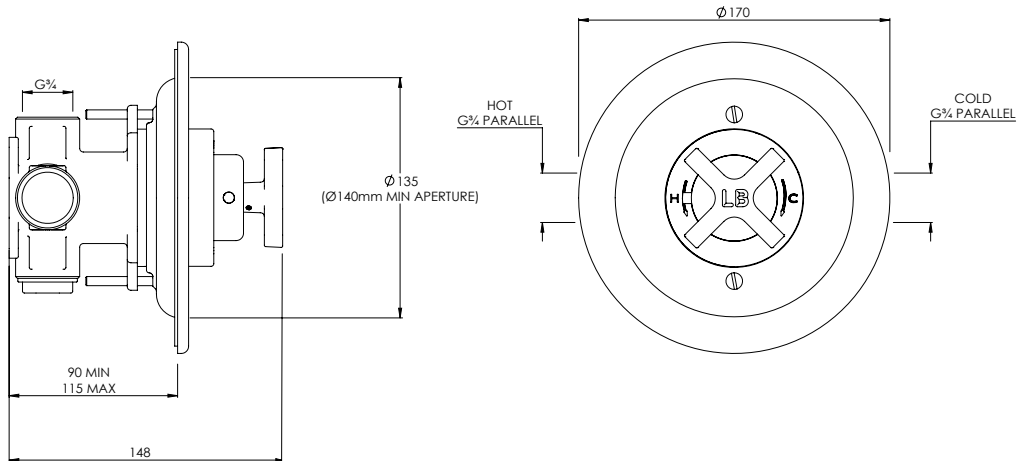

LEFROY BROOKS

MB8803

MACKINTOSH BLACK ARCHIPELAGO THERMOSTATIC VALVE WITH FLOW CONTROLS & EASY CLEAN HAND SHOWER

DIMENSIONAL DATA SHEET

DATE: 01/05/2024

REVISION: B

DIMENSIONS IN MILLIMETRES

COPYRIGHT © LBIP LTD. ALL RIGHTS RESERVED