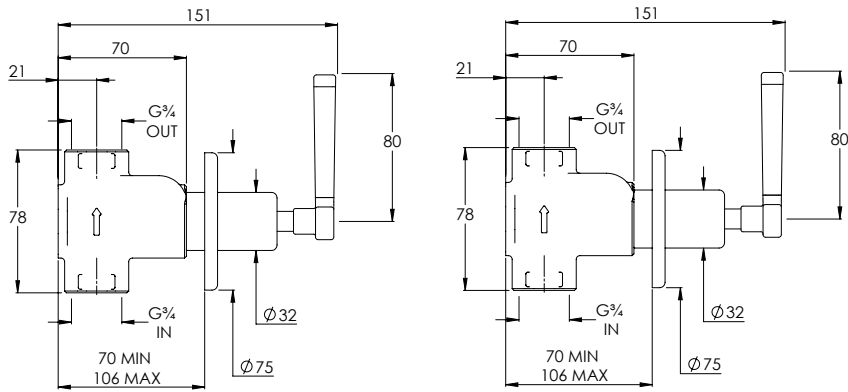

LEFROY BROOKS

MB8803

MACKINTOSH BLACK ARCHIPELAGO THERMOSTATIC VALVE WITH FLOW CONTROLS & EASY CLEAN HAND SHOWER

DIMENSIONAL DATA SHEET

DATE: 01/05/2024

REVISION: B

DIMENSIONS IN MILLIMETRES

COPYRIGHT © LBIP LTD. ALL RIGHTS RESERVED