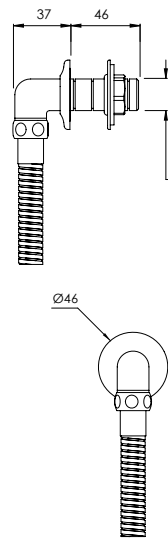

# MB8804

MACKINTOSH BLACK ARCHIPELAGO THERMOSTATIC VALVE WITH FLOW CONTROLS & EASY CLEAN HAND SHOWER ON SLIDING RAIL

DIMENSIONAL DATA SHEET

DATE: 18/04/2024

REVISION: B

COPYRIGHT © LBIP LTD. ALL RIGHTS RESERVED

DIMENSIONS IN MILLIMETRES

WHILST EVERY EFFORT IS MADE TO ENSURE THE ACCURACY OF THESE DATA SHEETS THEY ARE SUBJECT TO CHANGE WITHOUT NOTICE AS PART OF THE COMPANY'S PRODUCT DEVELOPMENT PROCESS