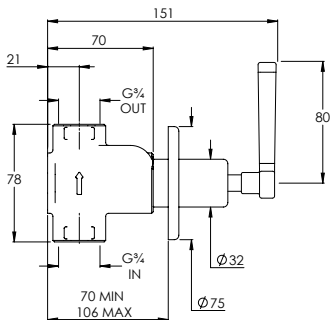

# MB8804

MACKINTOSH BLACK ARCHIPELAGO THERMOSTATIC VALVE WITH FLOW CONTROLS & EASY CLEAN HAND SHOWER ON SLIDING RAIL

DIMENSIONAL DATA SHEET

DATE: 18/04/2024

REVISION: B

COPYRIGHT © LBIP LTD. ALL RIGHTS RESERVED

DIMENSIONS IN MILLIMETRES

WHILST EVERY EFFORT IS MADE TO ENSURE THE ACCURACY OF THESE DATA SHEETS THEY ARE SUBJECT TO CHANGE WITHOUT NOTICE AS PART OF THE COMPANY'S PRODUCT DEVELOPMENT PROCESS