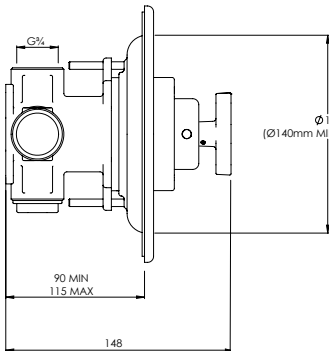

# MB8804

MACKINTOSH BLACK ARCHIPELAGO THERMOSTATIC VALVE WITH FLOW CONTROLS & EASY CLEAN HAND SHOWER ON SLIDING RAIL

DIMENSIONAL DATA SHEET

DATE: 18/04/2024

REVISION: B

COPYRIGHT © LBIP LTD. ALL RIGHTS RESERVED

DIMENSIONS IN MILLIMETRES

WHILST EVERY EFFORT IS MADE TO ENSURE THE ACCURACY OF THESE DATA SHEETS THEY ARE SUBJECT TO CHANGE WITHOUT NOTICE AS PART OF THE COMPANY'S PRODUCT DEVELOPMENT PROCESS