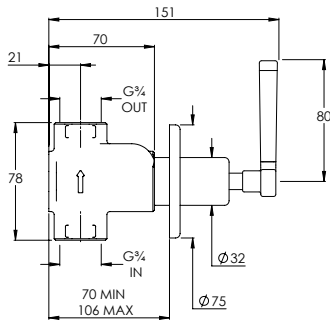

# MB8804

MACKINTOSH BLACK ARCHIPELAGO THERMOSTATIC VALVE WITH FLOW CONTROLS & EASY CLEAN HAND SHOWER ON SLIDING RAIL

DIMENSIONAL DATA SHEET

DATE: 18/04/2024

REVISION: B

COPYRIGHT © LBIP LTD. ALL RIGHTS RESERVED

DIMENSIONS IN MILLIMETRES

WHILST EVERY EFFORT IS MADE TO ENSURE THE ACCURACY OF THESE DATA SHEETS THEY ARE SUBJECT TO CHANGE WITHOUT NOTICE AS PART OF THE COMPANY'S PRODUCT DEVELOPMENT PROCESS