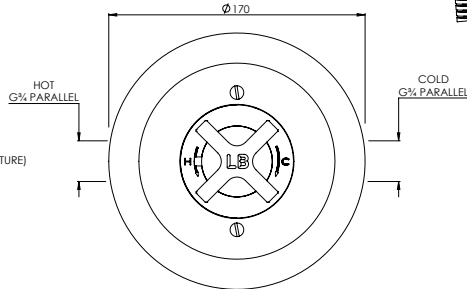

# MB8804

MACKINTOSH BLACK ARCHIPELAGO THERMOSTATIC VALVE WITH FLOW CONTROLS & EASY CLEAN HAND SHOWER ON SLIDING RAIL

DIMENSIONAL DATA SHEET

DATE: 18/04/2024

REVISION: B

COPYRIGHT © LBIP LTD. ALL RIGHTS RESERVED

DIMENSIONS IN MILLIMETRES

WHILST EVERY EFFORT IS MADE TO ENSURE THE ACCURACY OF THESE DATA SHEETS THEY ARE SUBJECT TO CHANGE WITHOUT NOTICE AS PART OF THE COMPANY'S PRODUCT DEVELOPMENT PROCESS