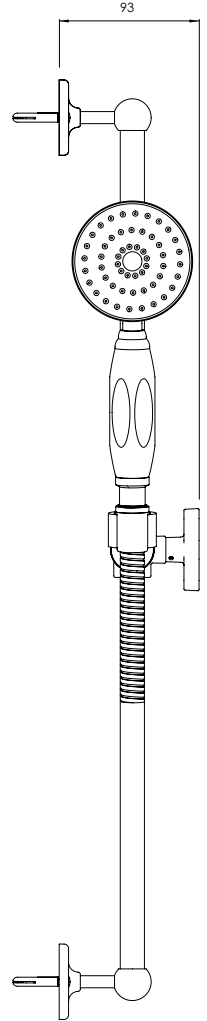

# MB8804

MACKINTOSH BLACK ARCHIPELAGO THERMOSTATIC VALVE WITH FLOW CONTROLS & EASY CLEAN HAND SHOWER ON SLIDING RAIL

DIMENSIONAL DATA SHEET

DATE: 18/04/2024

REVISION: B

COPYRIGHT © LBIP LTD. ALL RIGHTS RESERVED

DIMENSIONS IN MILLIMETRES

WHILST EVERY EFFORT IS MADE TO ENSURE THE ACCURACY OF THESE DATA SHEETS THEY ARE SUBJECT TO CHANGE WITHOUT NOTICE AS PART OF THE COMPANY'S PRODUCT DEVELOPMENT PROCESS