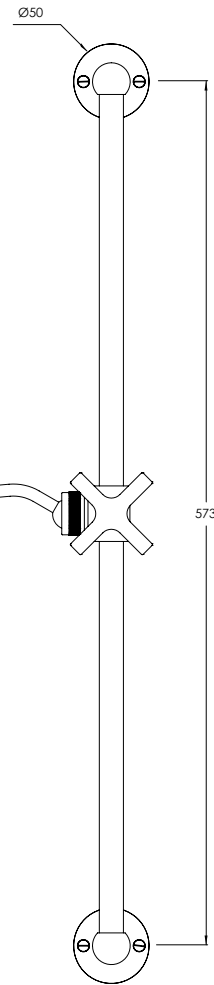

# MB8804

MACKINTOSH BLACK ARCHIPELAGO THERMOSTATIC VALVE WITH FLOW CONTROLS & EASY CLEAN HAND SHOWER ON SLIDING RAIL

DIMENSIONAL DATA SHEET

DATE: 18/04/2024

REVISION: B

COPYRIGHT © LBIP LTD. ALL RIGHTS RESERVED

DIMENSIONS IN MILLIMETRES

WHILST EVERY EFFORT IS MADE TO ENSURE THE ACCURACY OF THESE DATA SHEETS THEY ARE SUBJECT TO CHANGE WITHOUT NOTICE AS PART OF THE COMPANY'S PRODUCT DEVELOPMENT PROCESS