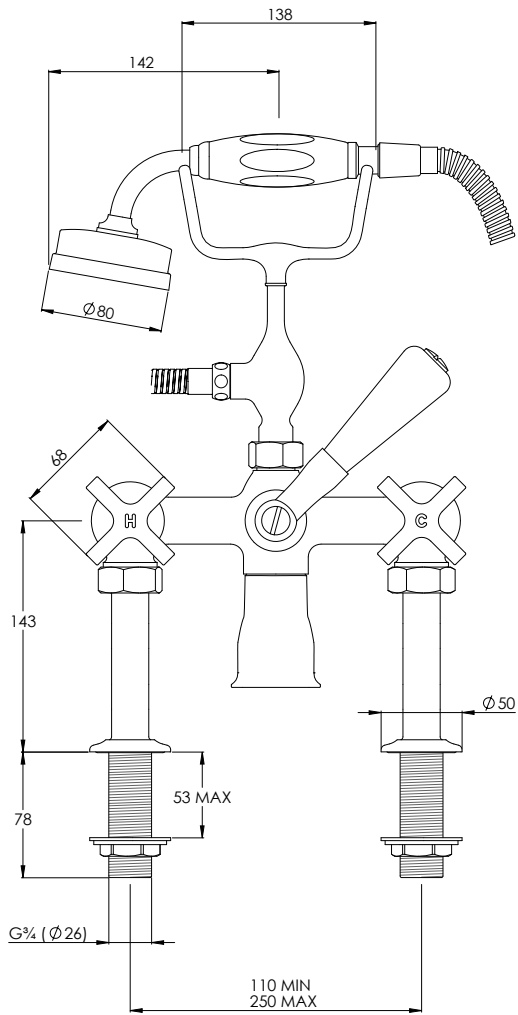

LEFROY BROOKS

MH1100

MACKINTOSH DECK MOUNTED BATH SHOWER MIXER
WITH EASY CLEAN HAND SHOWER

DIMENSIONAL DATA SHEET

DATE: 03/05/2024

REVISION: B

COPYRIGHT © LBIP LTD. ALL RIGHTS RESERVED

DIMENSIONS IN MILLIMETRES