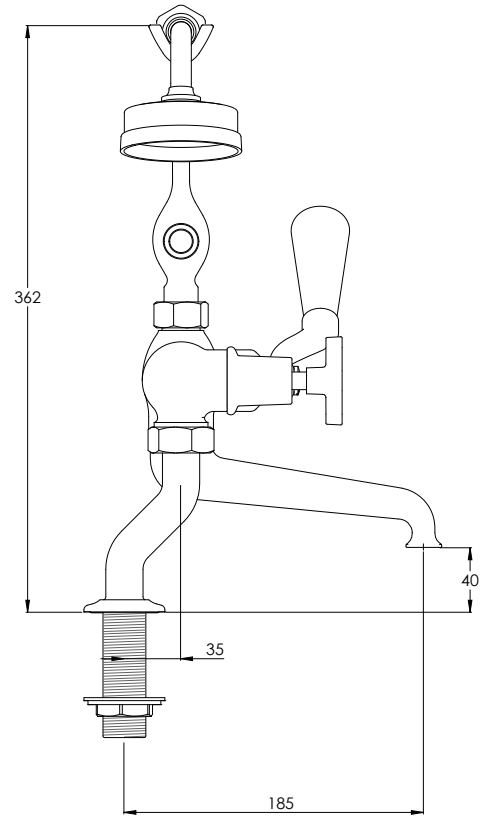

LEFROY BROOKS

MH1100

MACKINTOSH DECK MOUNTED BATH SHOWER MIXER
WITH EASY CLEAN HAND SHOWER

DIMENSIONAL DATA SHEET

DATE: 03/05/2024

REVISION: B

COPYRIGHT © LBIP LTD. ALL RIGHTS RESERVED

DIMENSIONS IN MILLIMETRES