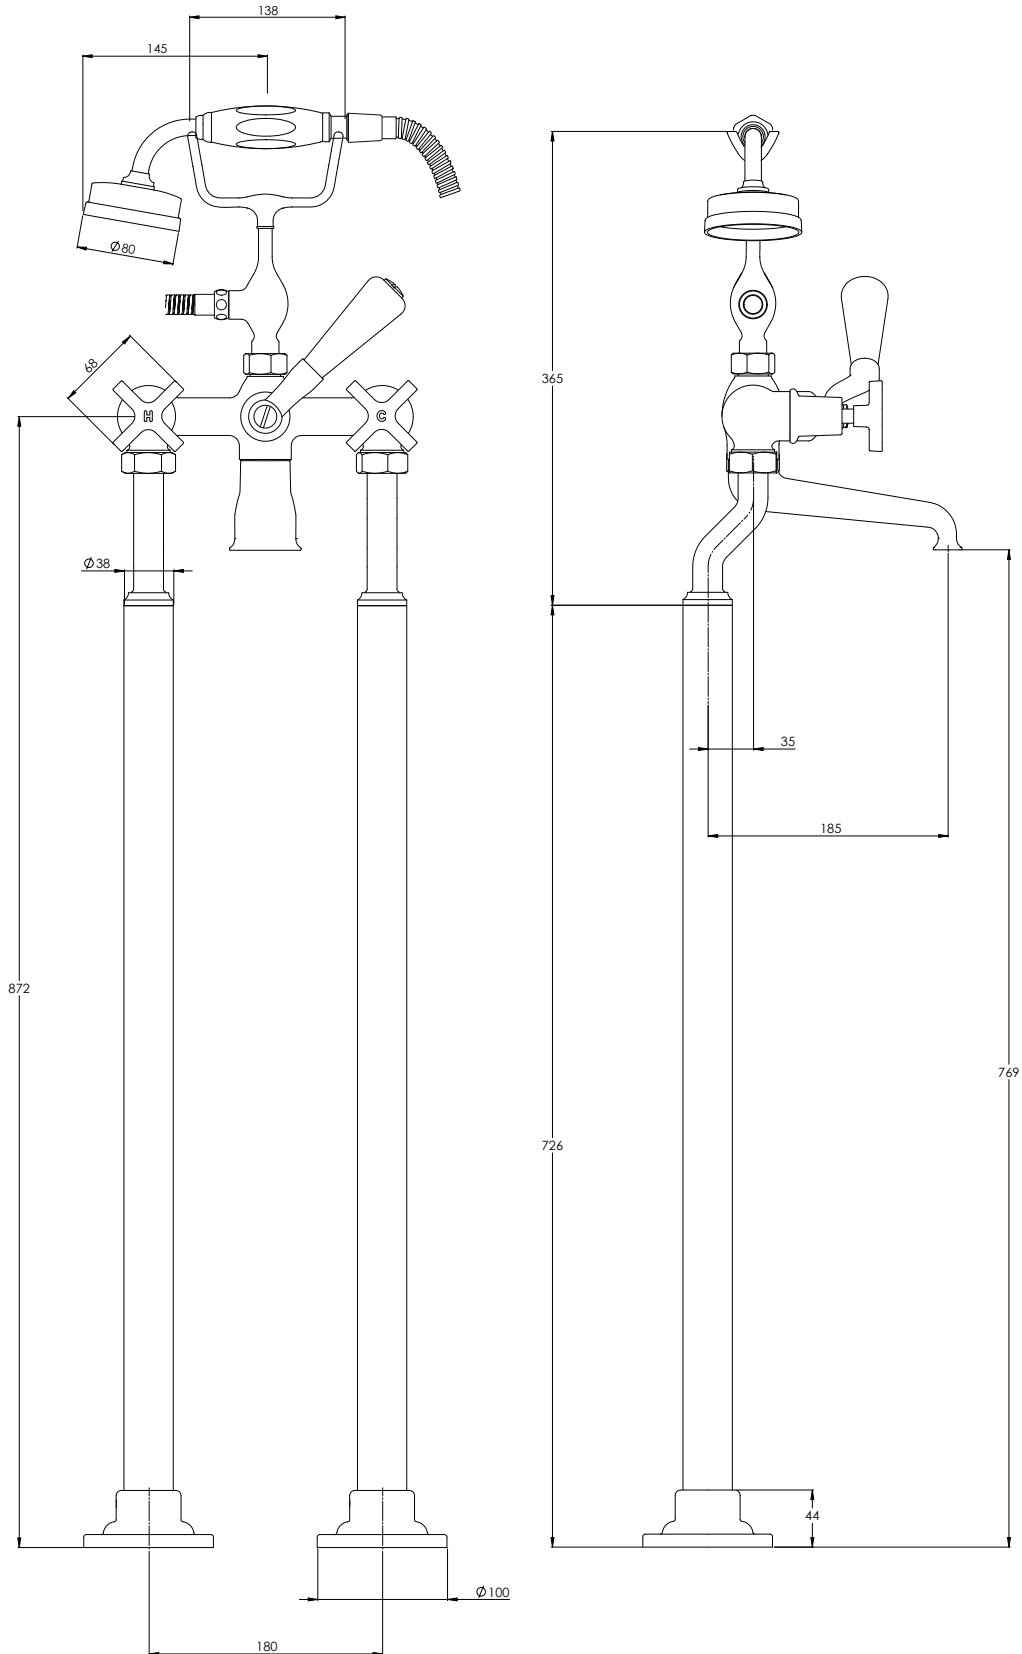

LEFROY BROOKS

# MH1144

MACKINTOSH EASY CLEAN BATH SHOWER MIXER  
WITH STANDPIPES WITH EASY CLEAN HAND SHOWER

DIMENSIONAL DATA SHEET

DATE: 03/05/24

REVISION: B

COPYRIGHT © LBIP LTD. ALL RIGHTS RESERVED

DIMENSIONS IN MILLIMETRES