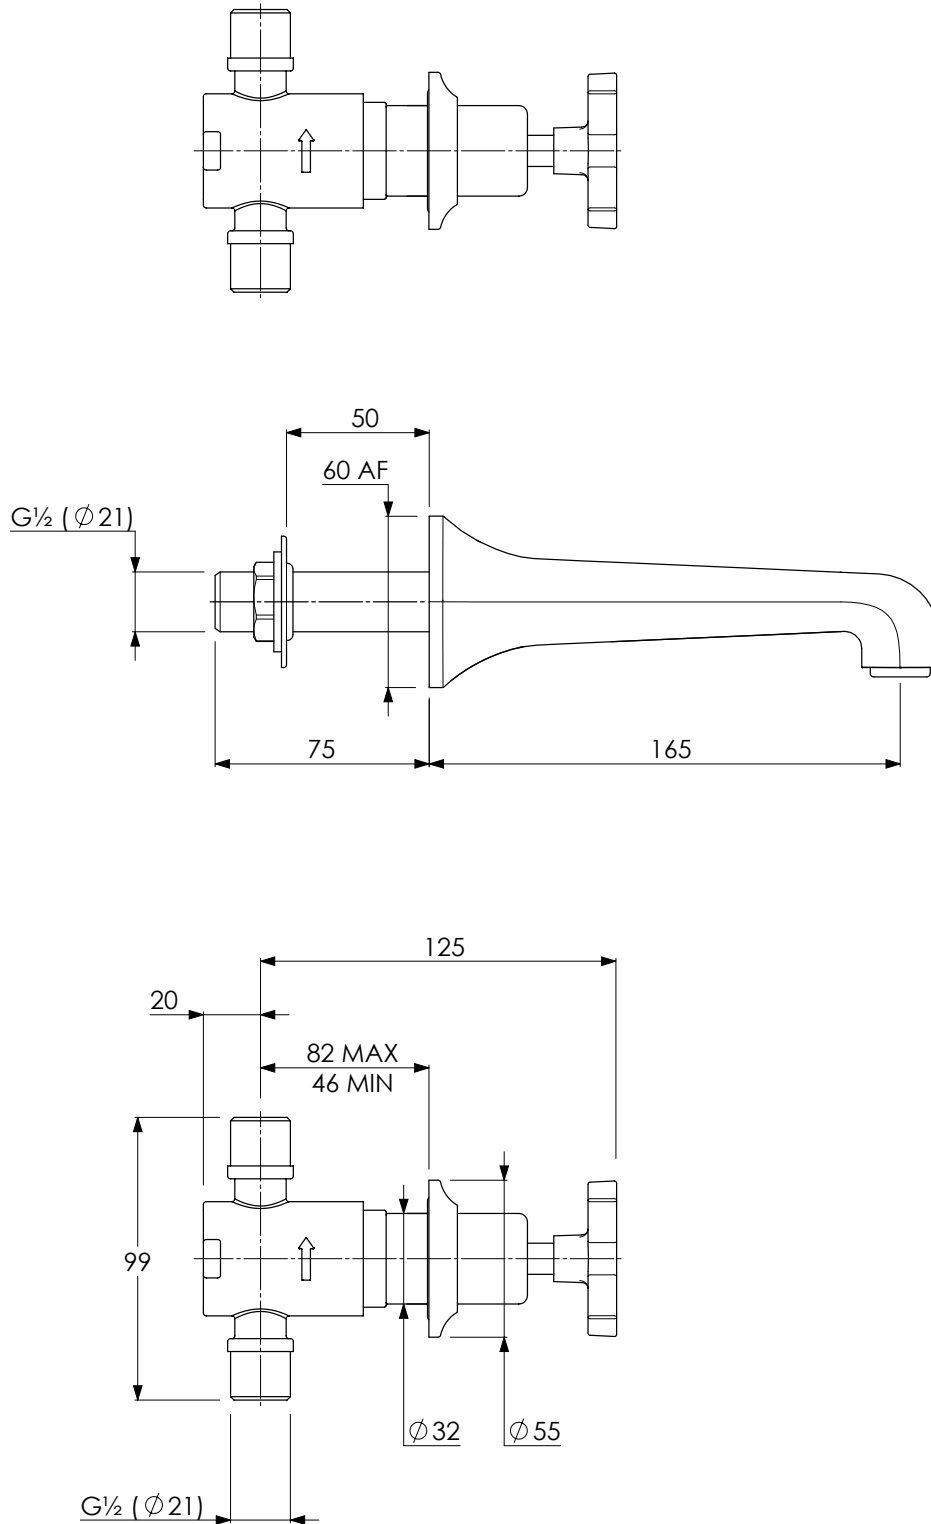

LEFROY BROOKS

MH1200

MACKINTOSH WALL MOUNTED BASIN MIXER

DIMENSIONAL DATA SHEET

DATE: 29/01/2019

REVISION: B

COPYRIGHT © LBIP LTD. ALL RIGHTS RESERVED

DIMENSIONS IN MILLIMETRES