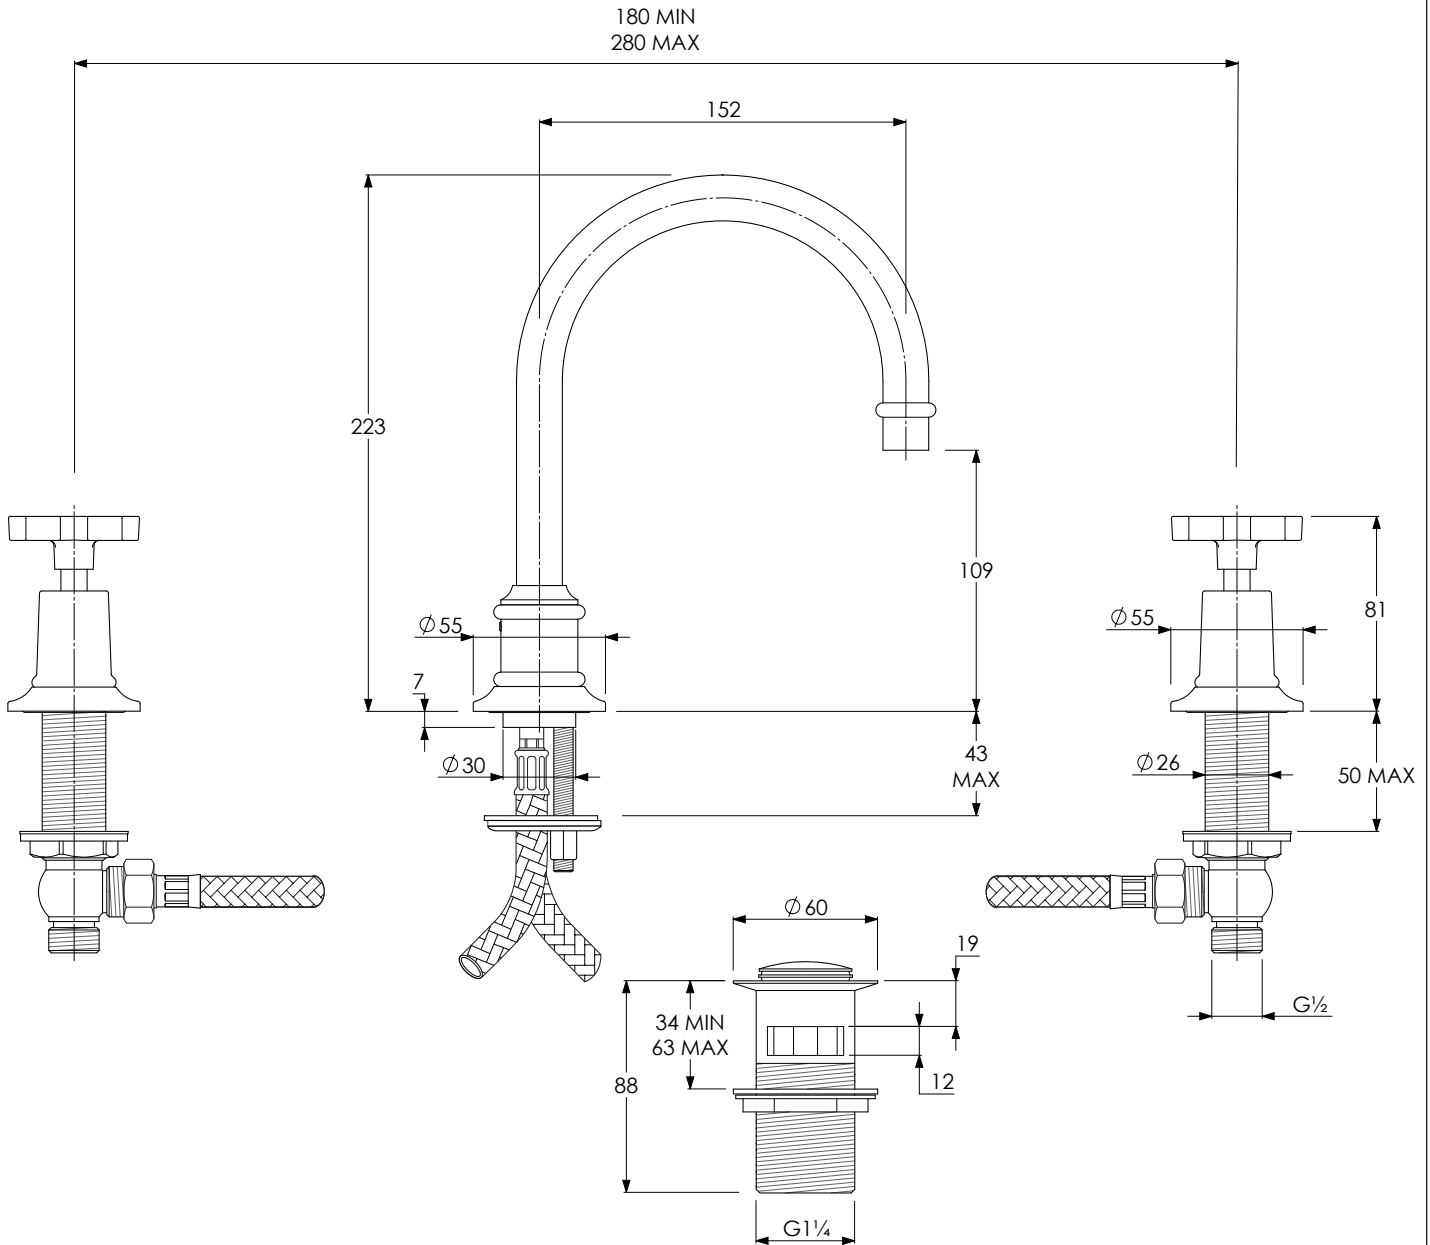

LEFROY BROOKS

MH1230

MACKINTOSH TUBULAR BASIN MIXER WITH
CLICK-UP WASTE

DIMENSIONAL DATA SHEET

DATE: 18/10/2024

REVISION: D

COPYRIGHT © LBIP LTD. ALL RIGHTS RESERVED

DIMENSIONS IN MILLIMETRES