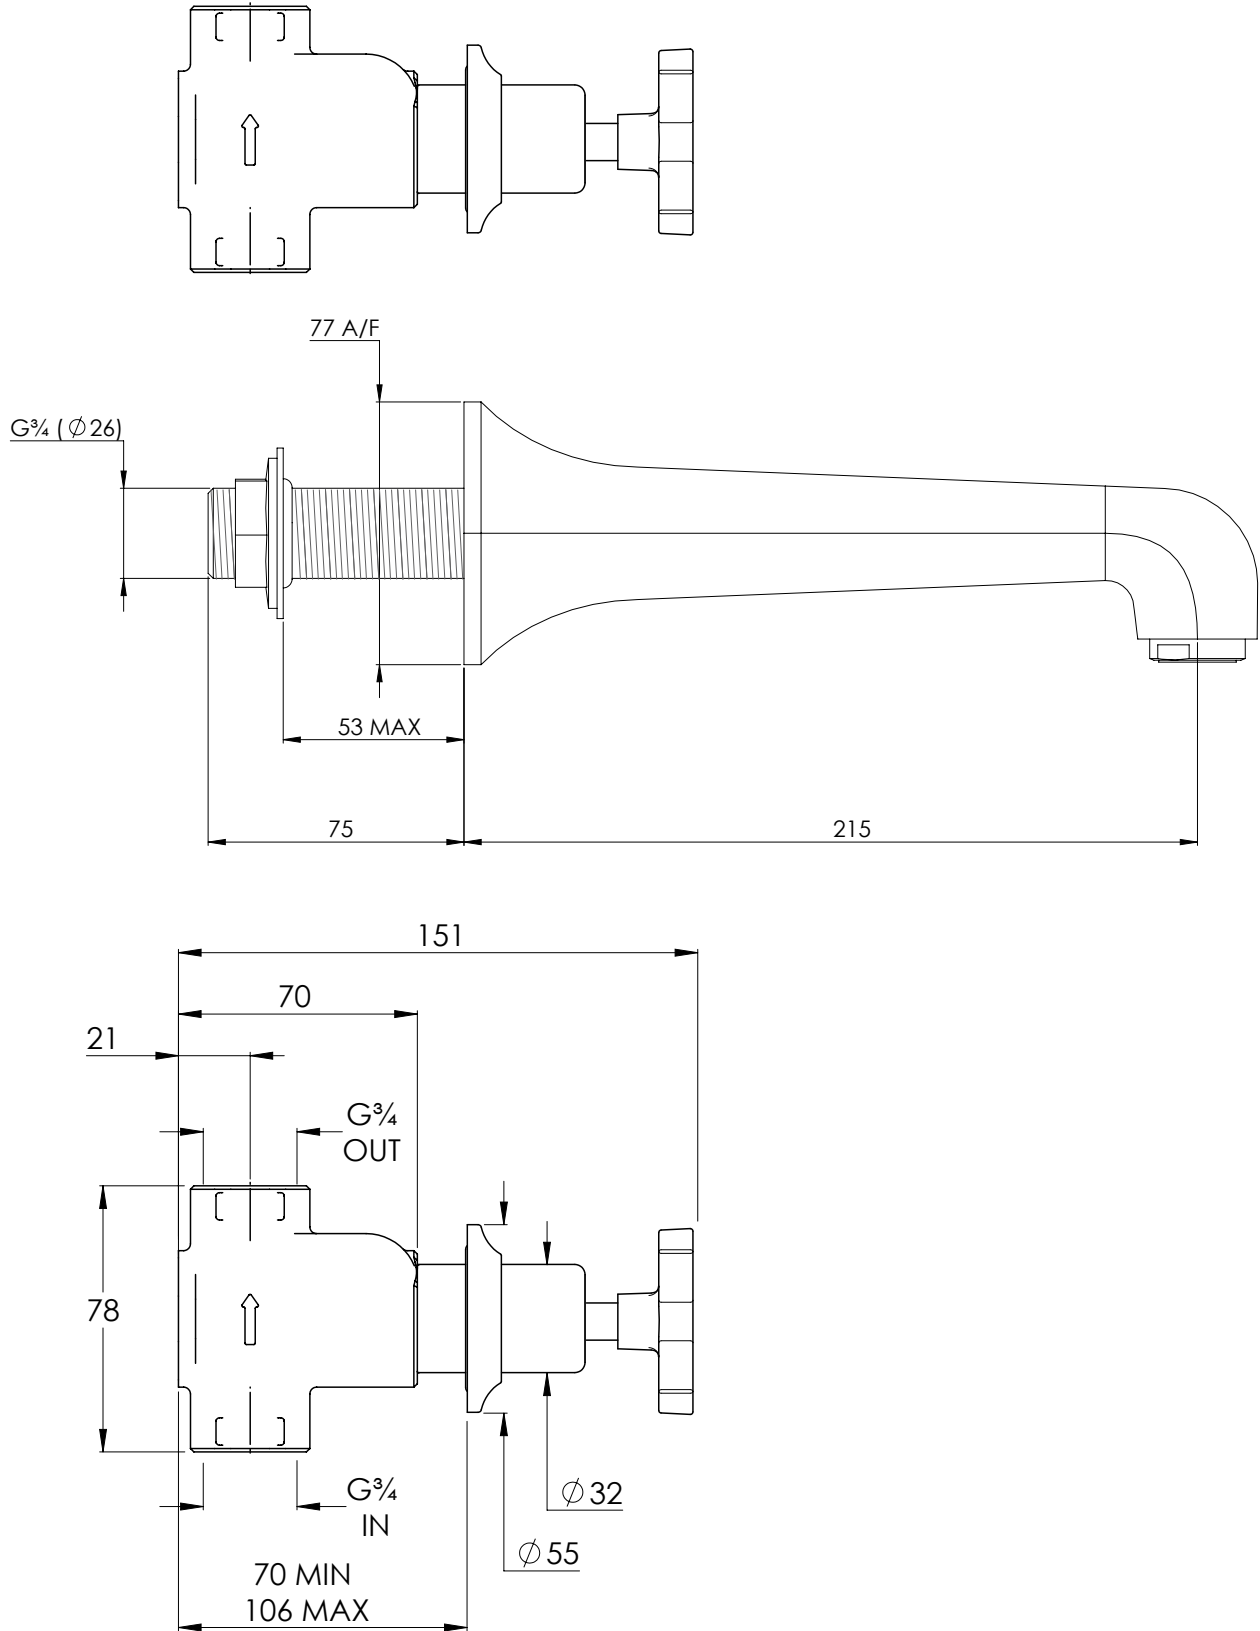

LEFROY BROOKS

MH1270

MACKINTOSH CONCEALED WALL BATH FILLER

DIMENSIONAL DATA SHEET

DATE: 04/02/2020

REVISION: B

COPYRIGHT © LBIP LTD. ALL RIGHTS RESERVED

DIMENSIONS IN MILLIMETRES