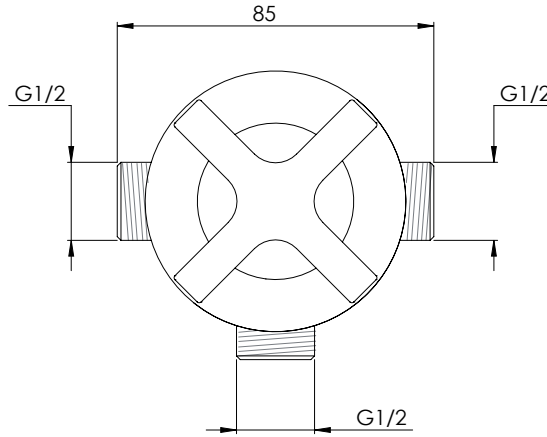

LEFROY BROOKS

MH1650

MACKINTOSH DECK MOUNTED 'TWO-WAY'
DIVERTER

DIMENSIONAL DATA SHEET

DATE: 06/08/2021

REVISION: C

DIMENSIONS IN MILLIMETRES

WHILST EVERY EFFORT IS MADE TO ENSURE THE ACCURACY OF THESE DATA SHEETS THEY ARE SUBJECT TO CHANGE WITHOUT NOTICE AS PART OF THE COMPANY'S PRODUCT DEVELOPMENT PROCESS