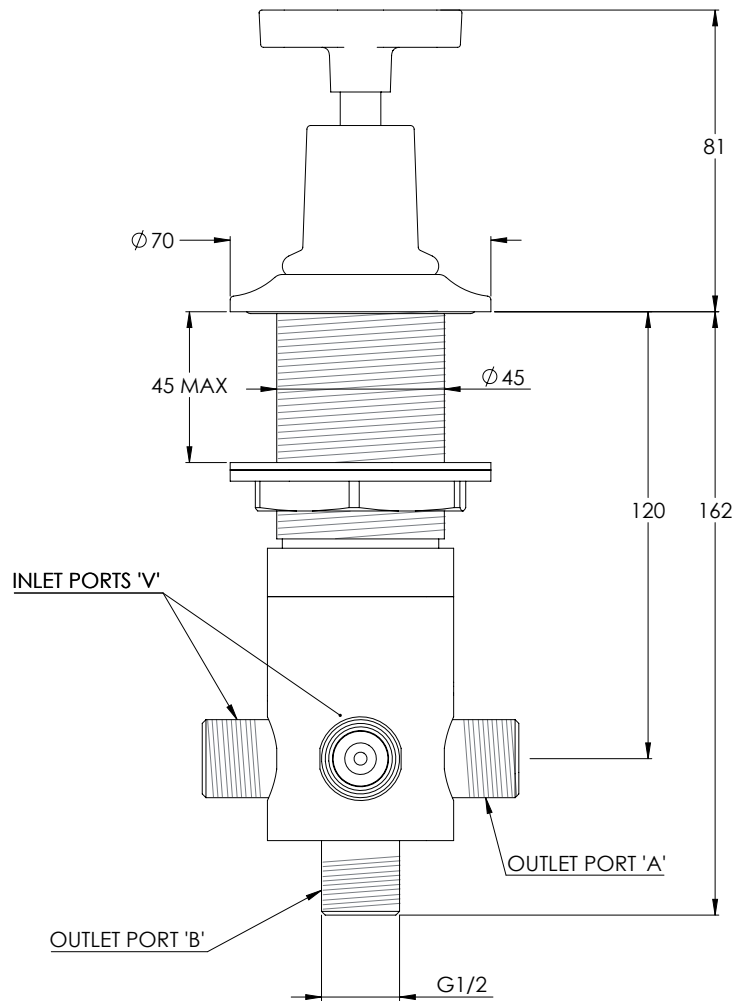

LEFROY BROOKS

MH1650

MACKINTOSH DECK MOUNTED 'TWO-WAY'
DIVERTER

DIMENSIONAL DATA SHEET

DATE: 06/08/2021

REVISION: C

DIMENSIONS IN MILLIMETRES

WHILST EVERY EFFORT IS MADE TO ENSURE THE ACCURACY OF THESE DATA SHEETS THEY ARE SUBJECT TO CHANGE WITHOUT NOTICE AS PART OF THE COMPANY'S PRODUCT DEVELOPMENT PROCESS