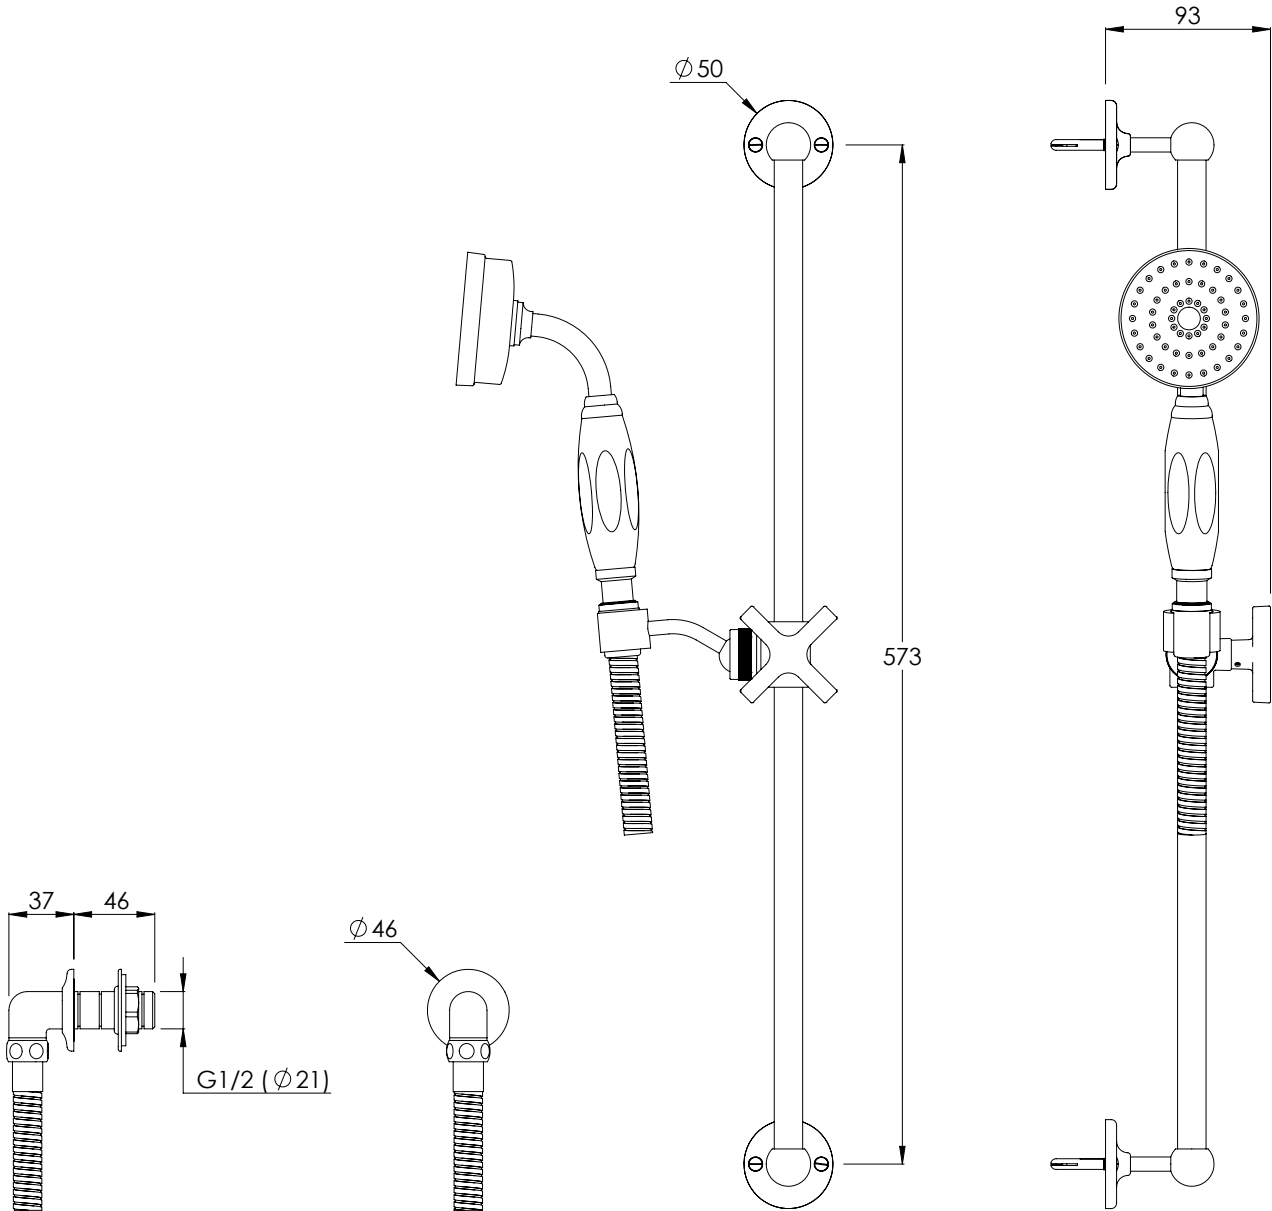

LEFROY BROOKS

MK1727

MACKINTOSH EASY CLEAN HAND SHOWER  
ON SLIDING RAIL

DIMENSIONAL DATA SHEET

DATE: 18/04/2024

REVISION: B

COPYRIGHT © LBIP LTD. ALL RIGHTS RESERVED

DIMENSIONS IN MILLIMETRES