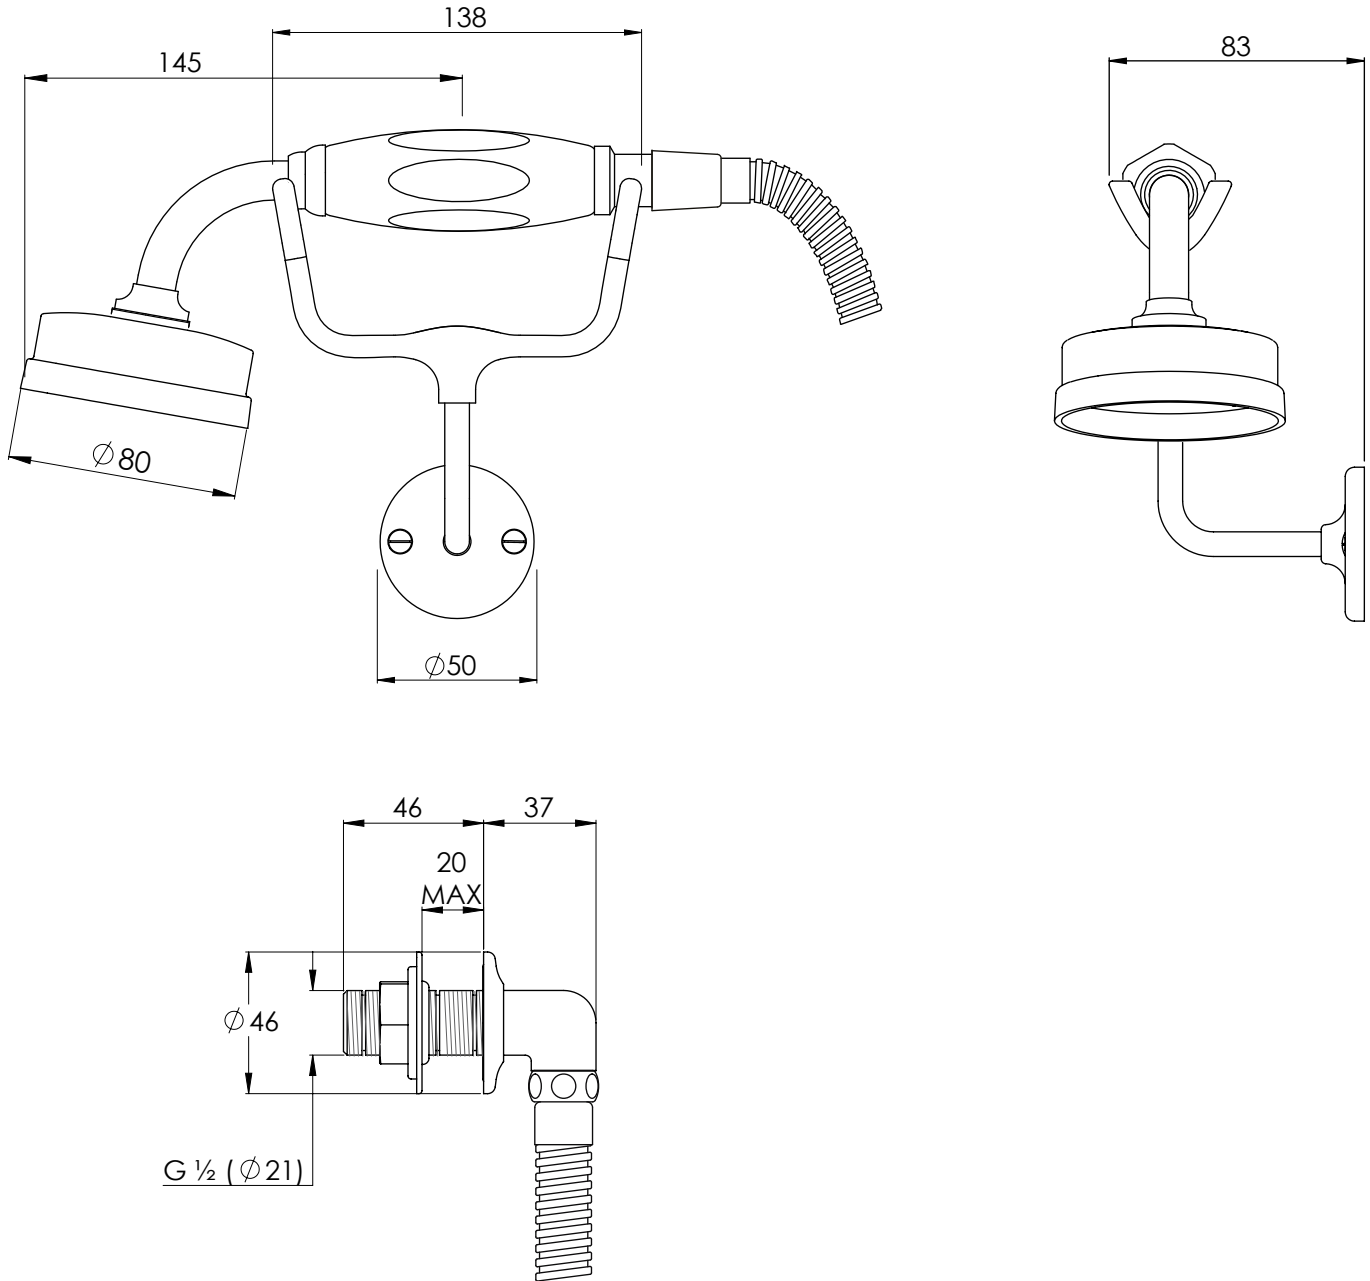

LEFROY BROOKS

MK1760

MACKINTOSH EASY CLEAN HAND SHOWER
ON CRADLE

DIMENSIONAL DATA SHEET

DATE: 17/04/2024

REVISION: B

COPYRIGHT © LBIP LTD. ALL RIGHTS RESERVED

DIMENSIONS IN MILLIMETRES