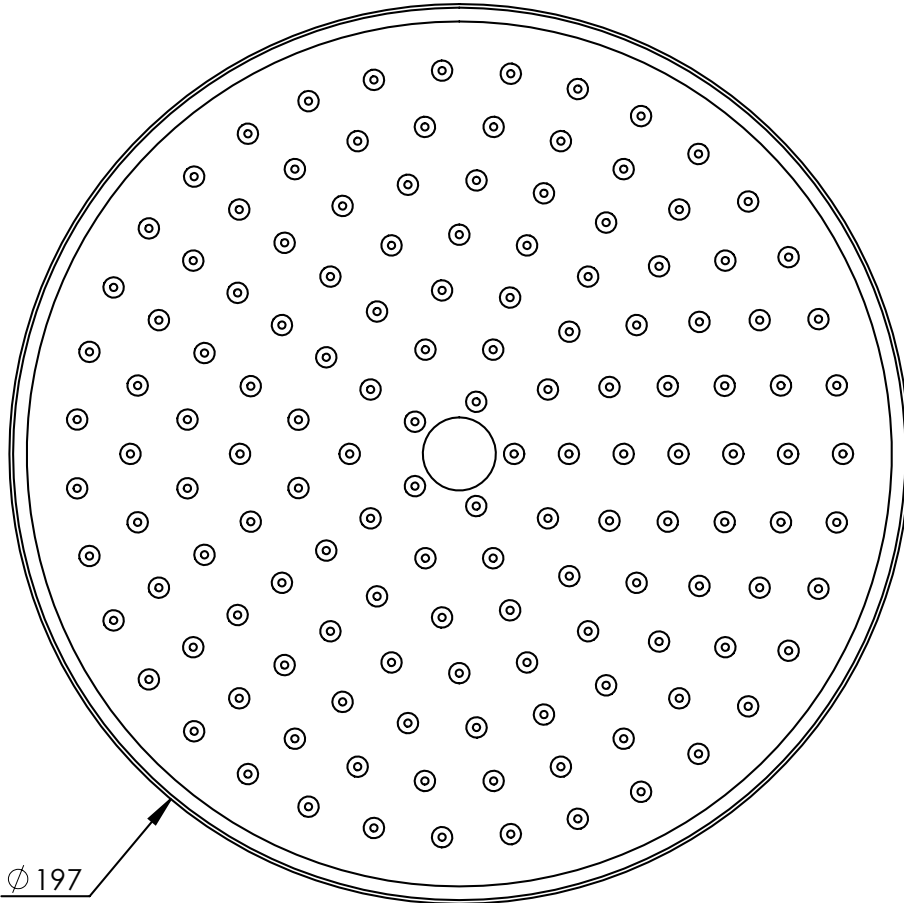

LEFROY BROOKS

MK2107

EASY CLEAN MODERN 8" APRON SHOWER ROSE

DIMENSIONAL DATA SHEET

DATE: 17/04/2024

REVISION: D

COPYRIGHT © LBIP LTD. ALL RIGHTS RESERVED

DIMENSIONS IN MILLIMETRES