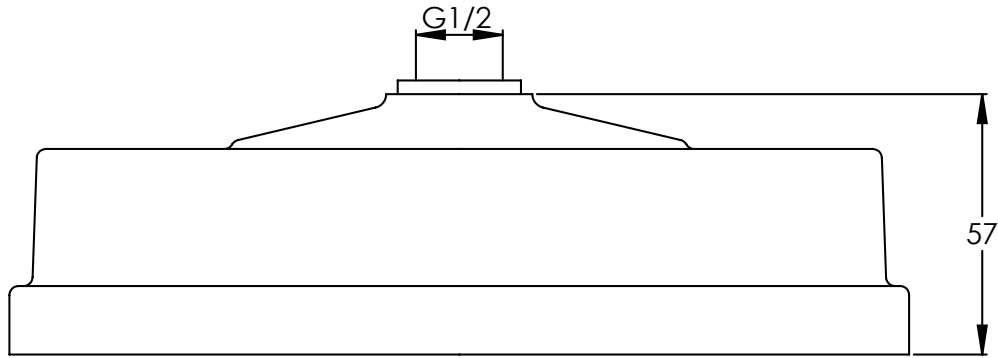

LEFROY BROOKS

MK2107

EASY CLEAN MODERN 8" APRON SHOWER ROSE

DIMENSIONAL DATA SHEET

DATE: 17/04/2024

REVISION: D

COPYRIGHT © LBIP LTD. ALL RIGHTS RESERVED

DIMENSIONS IN MILLIMETRES