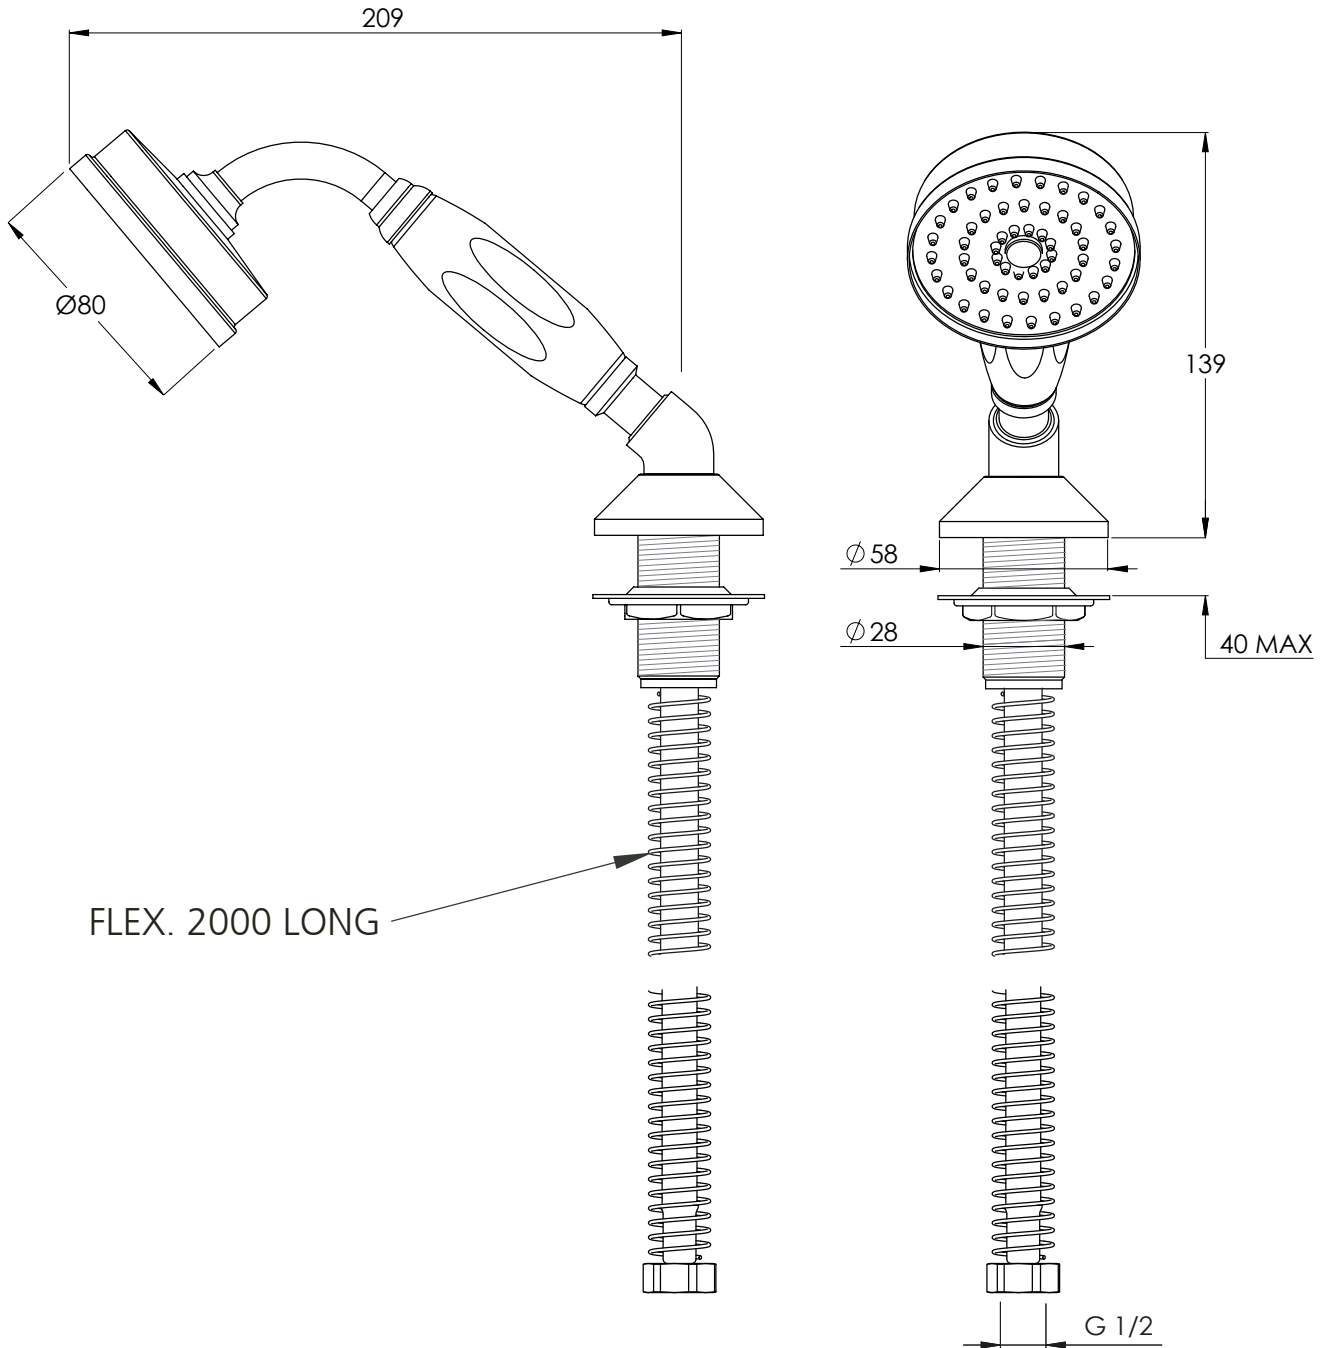

LEFROY BROOKS

MK2147

MACKINTOSH DECK MOUNTED EASY CLEAN
HAND SHOWER

DIMENSIONAL DATA SHEET

DATE: 18/04/2024

REVISION: B

COPYRIGHT © LBIP LTD. ALL RIGHTS RESERVED

DIMENSIONS IN MILLIMETRES