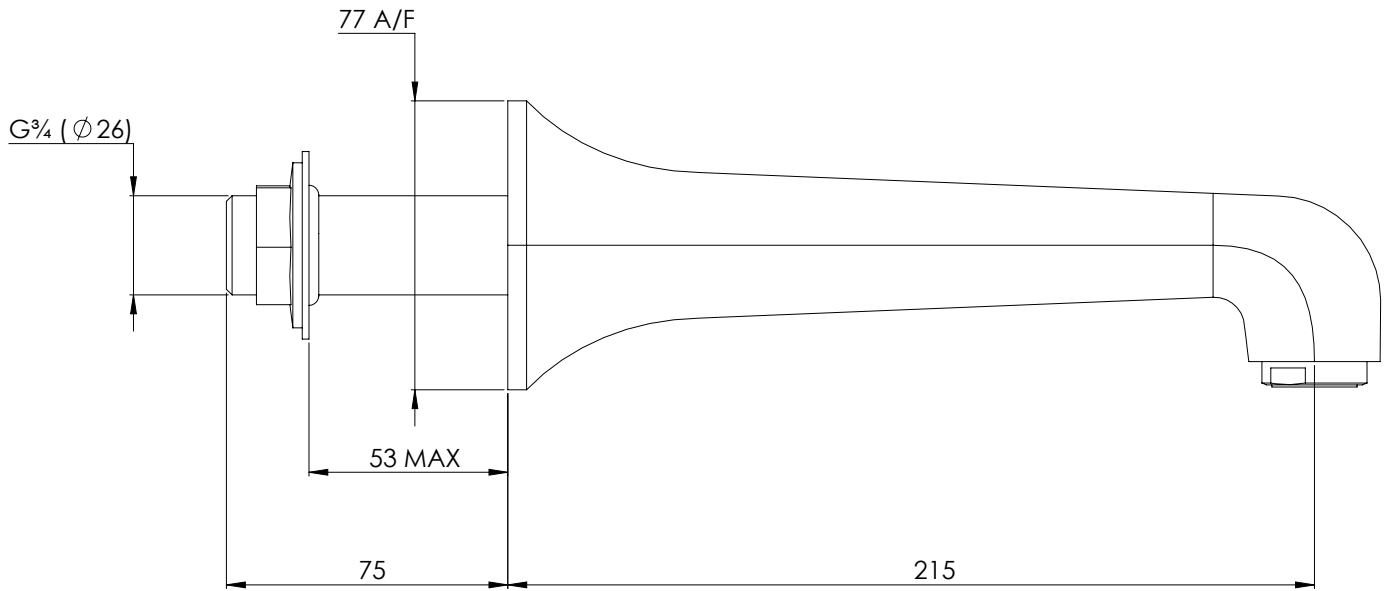

LEFROY BROOKS

MK2210

MACKINTOSH BATH WALL SPOUT

DIMENSIONAL DATA SHEET

DATE: 08/05/2019

REVISION: B

COPYRIGHT © LBIP LTD. ALL RIGHTS RESERVED

DIMENSIONS IN MILLIMETRES