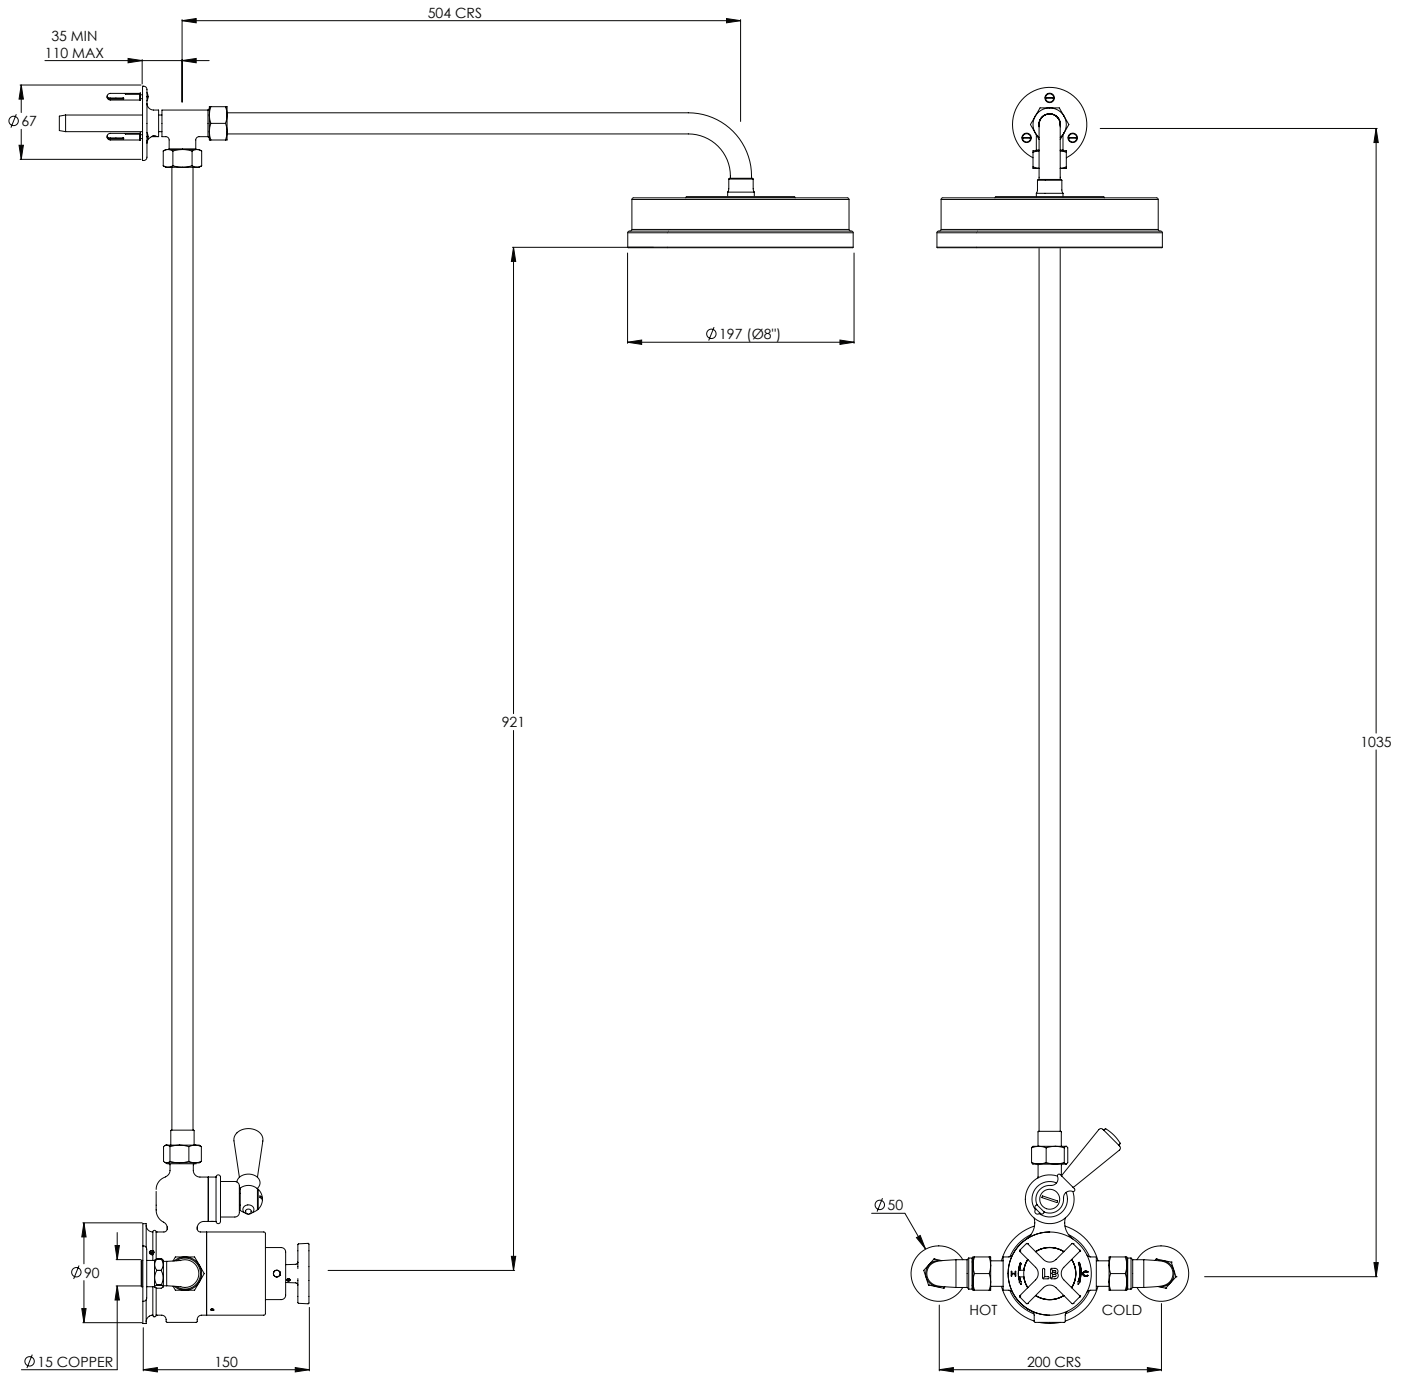

# MK8702

MACKINTOSH THERMOSTATIC VALVE WITH CLASSIC  
BLACK LEVER, RISER & EASY CLEAN 8" ROSE

## DIMENSIONAL DATA SHEET

DATE: 18/04/2024

REVISION: E

COPYRIGHT © LBIP LTD. ALL RIGHTS RESERVED

DIMENSIONS IN MILLIMETRES

WHILST EVERY EFFORT IS MADE TO ENSURE THE ACCURACY OF THESE DATA SHEETS THEY ARE SUBJECT TO CHANGE WITHOUT NOTICE AS PART OF THE COMPANY'S PRODUCT DEVELOPMENT PROCESS