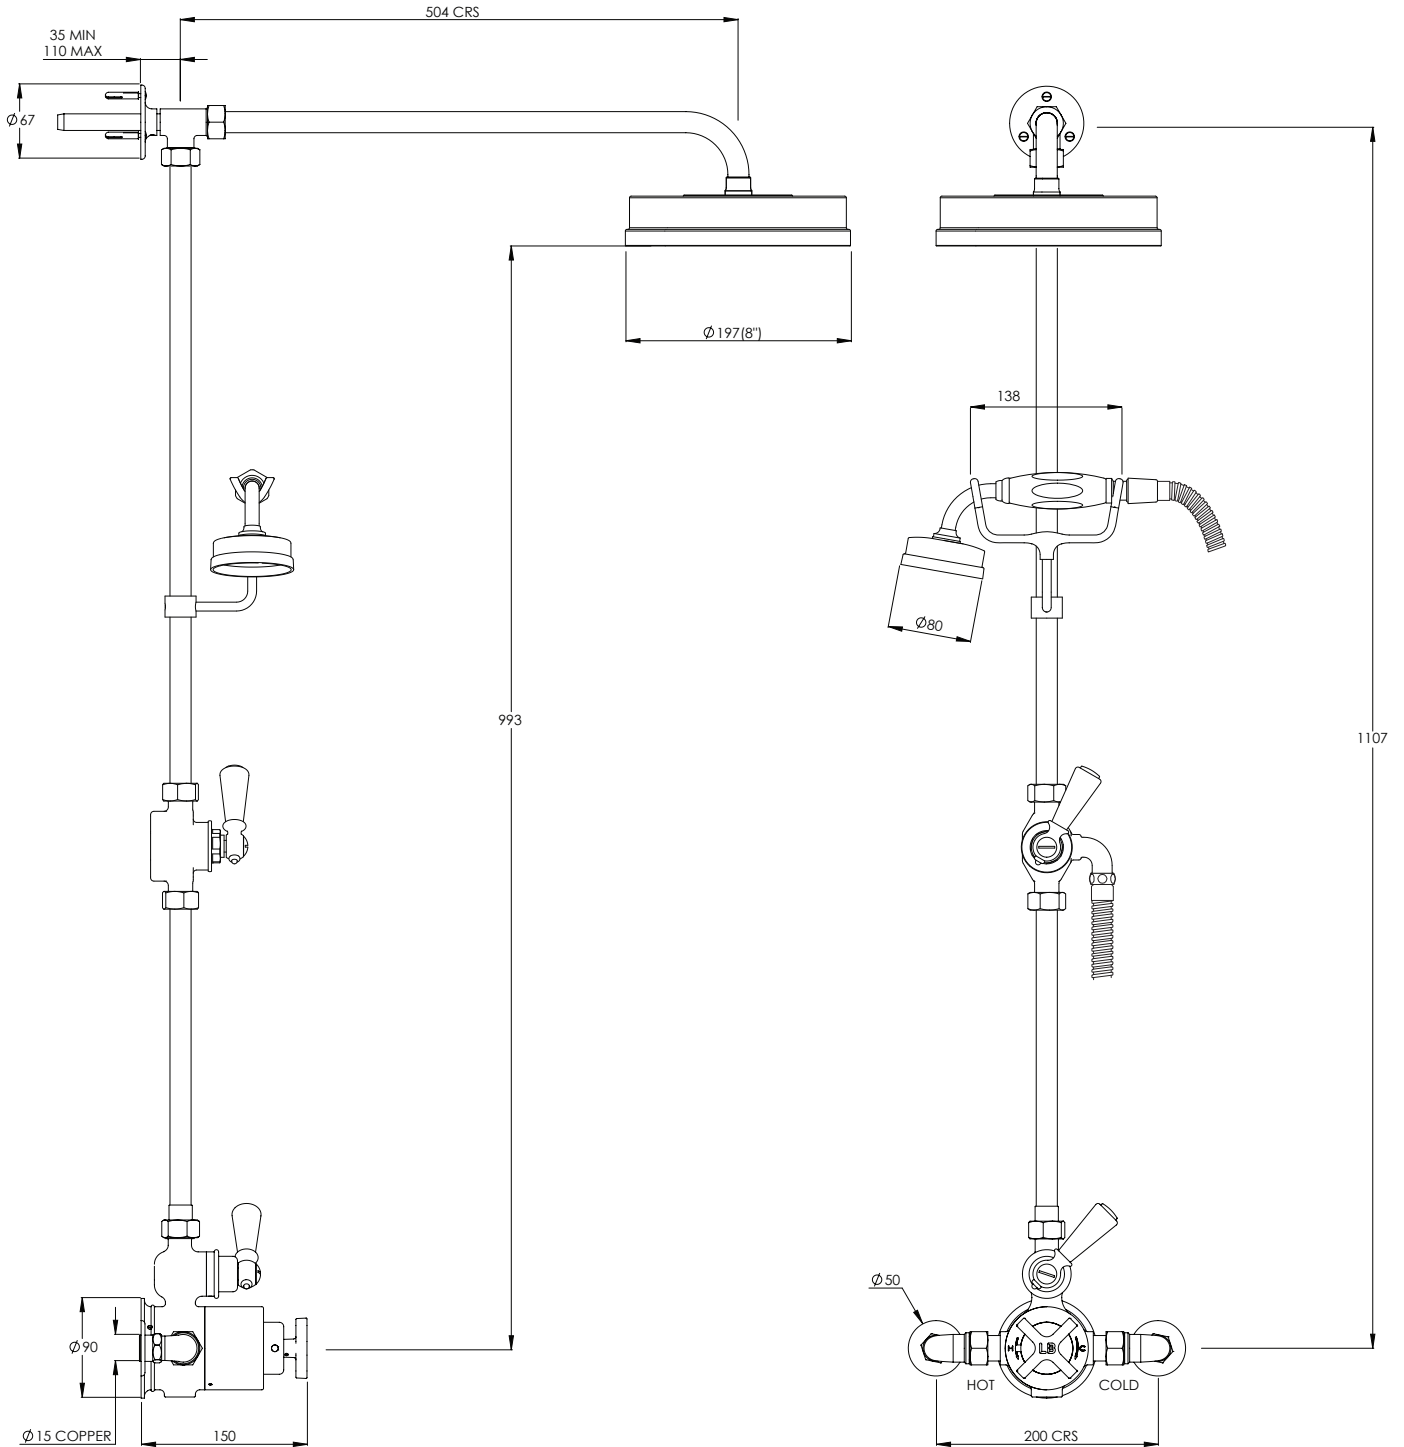

LEFROY BROOKS

MK8704

MACKINTOSH THERMOSTATIC WITH CLASSIC
BLACK LEVER, RISER, EASY CLEAN HAND SHOWER
& 8" ROSE

DIMENSIONAL DATA SHEET

DATE: 18/04/2024

REVISION: G

COPYRIGHT © LBIP LTD. ALL RIGHTS RESERVED

DIMENSIONS IN MILLIMETRES