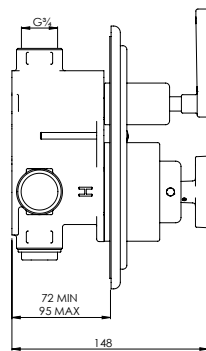

# MK8712

MACKINTOSH CONCEALED THERMOSTATIC VALVE  
WITH EASY CLEAN HAND SHOWER

DIMENSIONAL DATA SHEET

DATE: 18/04/2024

REVISION: B

DIMENSIONS IN MILLIMETRES

COPYRIGHT © LBIP LTD. ALL RIGHTS RESERVED

WHILST EVERY EFFORT IS MADE TO ENSURE THE ACCURACY OF THESE DATA SHEETS THEY ARE SUBJECT TO CHANGE WITHOUT NOTICE AS PART OF THE COMPANY'S PRODUCT DEVELOPMENT PROCESS