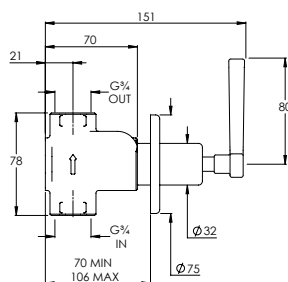

# MK8712

MACKINTOSH CONCEALED THERMOSTATIC VALVE  
WITH EASY CLEAN HAND SHOWER

DIMENSIONAL DATA SHEET

DATE: 18/04/2024

REVISION: B

DIMENSIONS IN MILLIMETRES

COPYRIGHT © LBIP LTD. ALL RIGHTS RESERVED

WHILST EVERY EFFORT IS MADE TO ENSURE THE ACCURACY OF THESE DATA SHEETS THEY ARE SUBJECT TO CHANGE WITHOUT NOTICE AS PART OF THE COMPANY'S PRODUCT DEVELOPMENT PROCESS