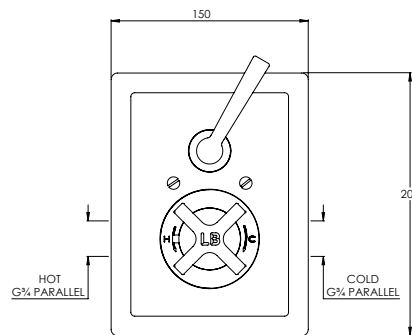

# MK8712

MACKINTOSH CONCEALED THERMOSTATIC VALVE  
WITH EASY CLEAN HAND SHOWER

DIMENSIONAL DATA SHEET

DATE: 18/04/2024

REVISION: B

DIMENSIONS IN MILLIMETRES

COPYRIGHT © LBIP LTD. ALL RIGHTS RESERVED

WHILST EVERY EFFORT IS MADE TO ENSURE THE ACCURACY OF THESE DATA SHEETS THEY ARE SUBJECT TO CHANGE WITHOUT NOTICE AS PART OF THE COMPANY'S PRODUCT DEVELOPMENT PROCESS