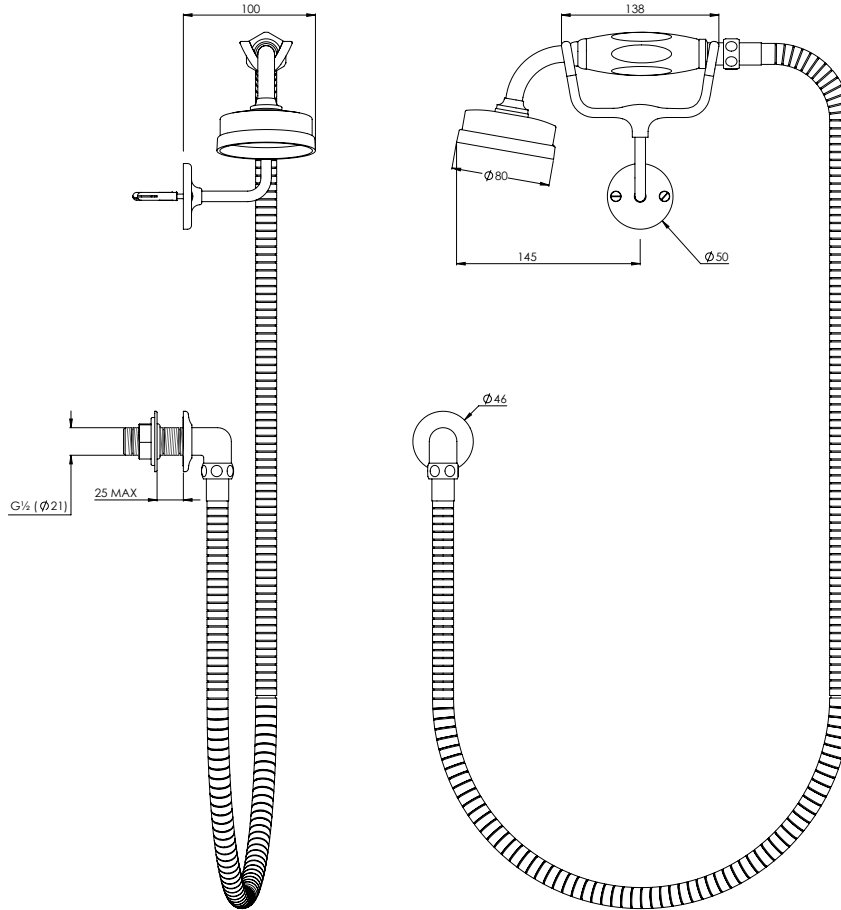

# MK8712

MACKINTOSH CONCEALED THERMOSTATIC VALVE  
WITH EASY CLEAN HAND SHOWER

DIMENSIONAL DATA SHEET

DATE: 18/04/2024

REVISION: B

DIMENSIONS IN MILLIMETRES

COPYRIGHT © LBIP LTD. ALL RIGHTS RESERVED

WHILST EVERY EFFORT IS MADE TO ENSURE THE ACCURACY OF THESE DATA SHEETS THEY ARE SUBJECT TO CHANGE WITHOUT NOTICE AS PART OF THE COMPANY'S PRODUCT DEVELOPMENT PROCESS