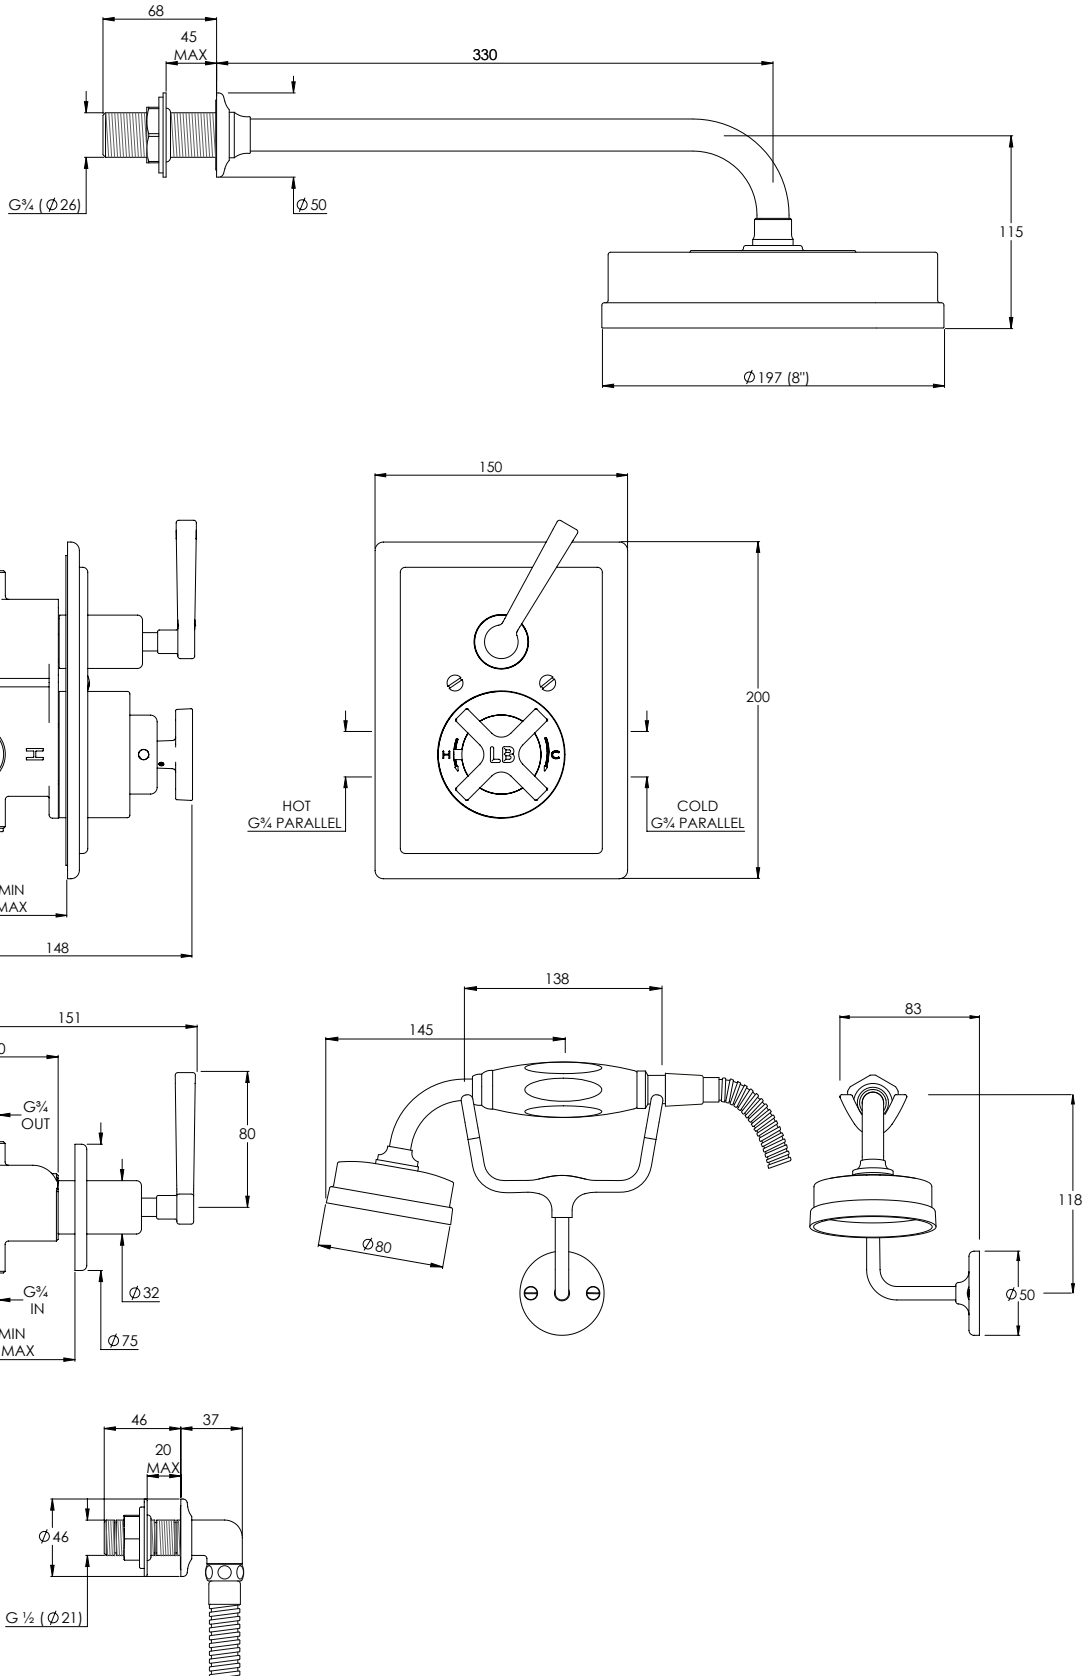

# MK8716

MACKINTOSH CONCEALED THERMOSTATIC VALVE  
WITH EASY CLEAN HAND SHOWER & 8" ROSE

## DIMENSIONAL DATA SHEET

DATE: 18/04/2024

REVISION: L

COPYRIGHT © LBIP LTD. ALL RIGHTS RESERVED

DIMENSIONS IN MILLIMETRES

WHILST EVERY EFFORT IS MADE TO ENSURE THE ACCURACY OF THESE DATA SHEETS THEY ARE SUBJECT TO CHANGE WITHOUT NOTICE AS PART OF THE COMPANY'S PRODUCT DEVELOPMENT PROCESS