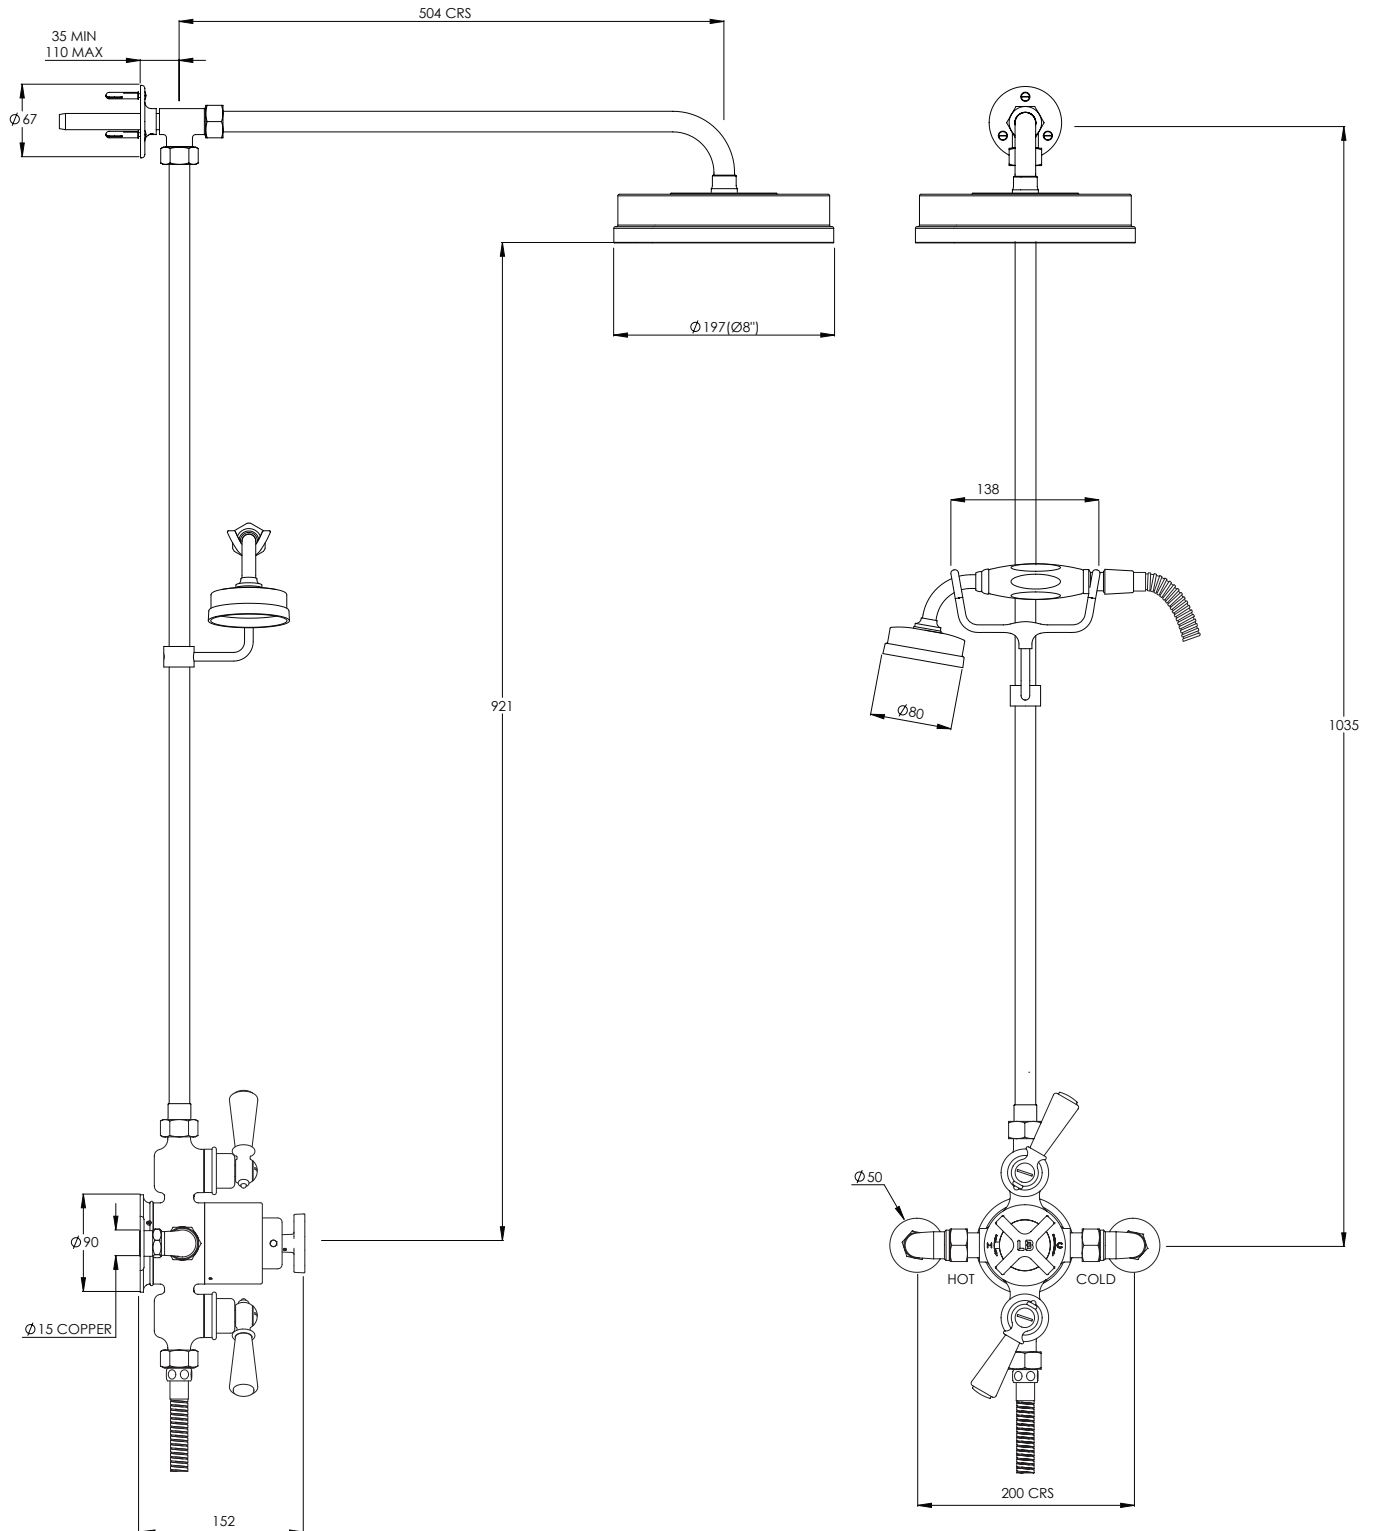

LEFROY BROOKS

MK8742

MACKINTOSH DUAL CONTROL THERMOSTATIC VALVE
WITH CLASSIC BLACK LEVERS, RISER, EASY CLEAN
HAND SHOWER & 8" ROSE

DIMENSIONAL DATA SHEET

DATE: 18/04/2024

REVISION: B

COPYRIGHT © LBIP LTD. ALL RIGHTS RESERVED

DIMENSIONS IN MILLIMETRES

WHILST EVERY EFFORT IS MADE TO ENSURE THE ACCURACY OF THESE DATA SHEETS THEY ARE SUBJECT TO CHANGE WITHOUT NOTICE AS PART OF THE COMPANY'S PRODUCT DEVELOPMENT PROCESS