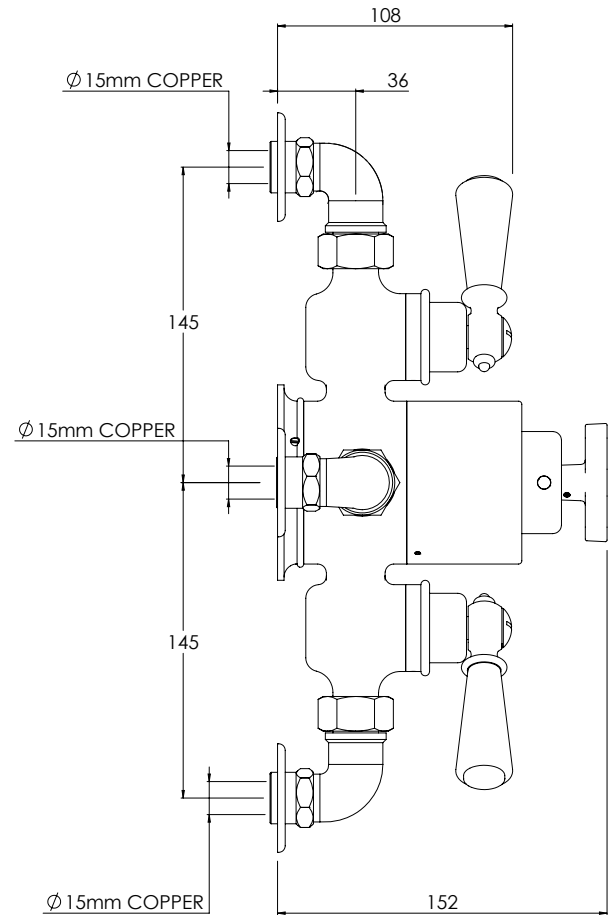

LEFROY BROOKS

MK8746

MACKINTOSH EXPOSED DUAL CONTROL
THERMOSTATIC VALVE WITH CLASSIC BLACK LEVERS
AND WALL RETURNS

DIMENSIONAL DATA SHEET

DATE: 10/06/2019

REVISION: B

COPYRIGHT © LBIP LTD. ALL RIGHTS RESERVED

DIMENSIONS IN MILLIMETRES

WHILST EVERY EFFORT IS MADE TO ENSURE THE ACCURACY OF THESE DATA SHEETS THEY ARE SUBJECT TO CHANGE WITHOUT NOTICE AS PART OF THE COMPANY'S PRODUCT DEVELOPMENT PROCESS