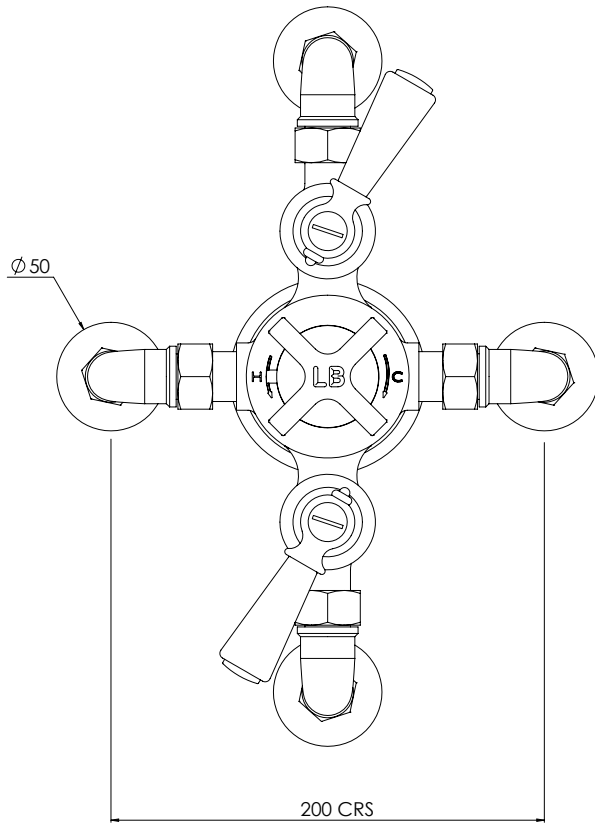

LEFROY BROOKS

MK8746

MACKINTOSH EXPOSED DUAL CONTROL
THERMOSTATIC VALVE WITH CLASSIC BLACK LEVERS
AND WALL RETURNS

DIMENSIONAL DATA SHEET

DATE: 10/06/2019

REVISION: B

COPYRIGHT © LBIP LTD. ALL RIGHTS RESERVED

DIMENSIONS IN MILLIMETRES

WHILST EVERY EFFORT IS MADE TO ENSURE THE ACCURACY OF THESE DATA SHEETS THEY ARE SUBJECT TO CHANGE WITHOUT NOTICE AS PART OF THE COMPANY'S PRODUCT DEVELOPMENT PROCESS