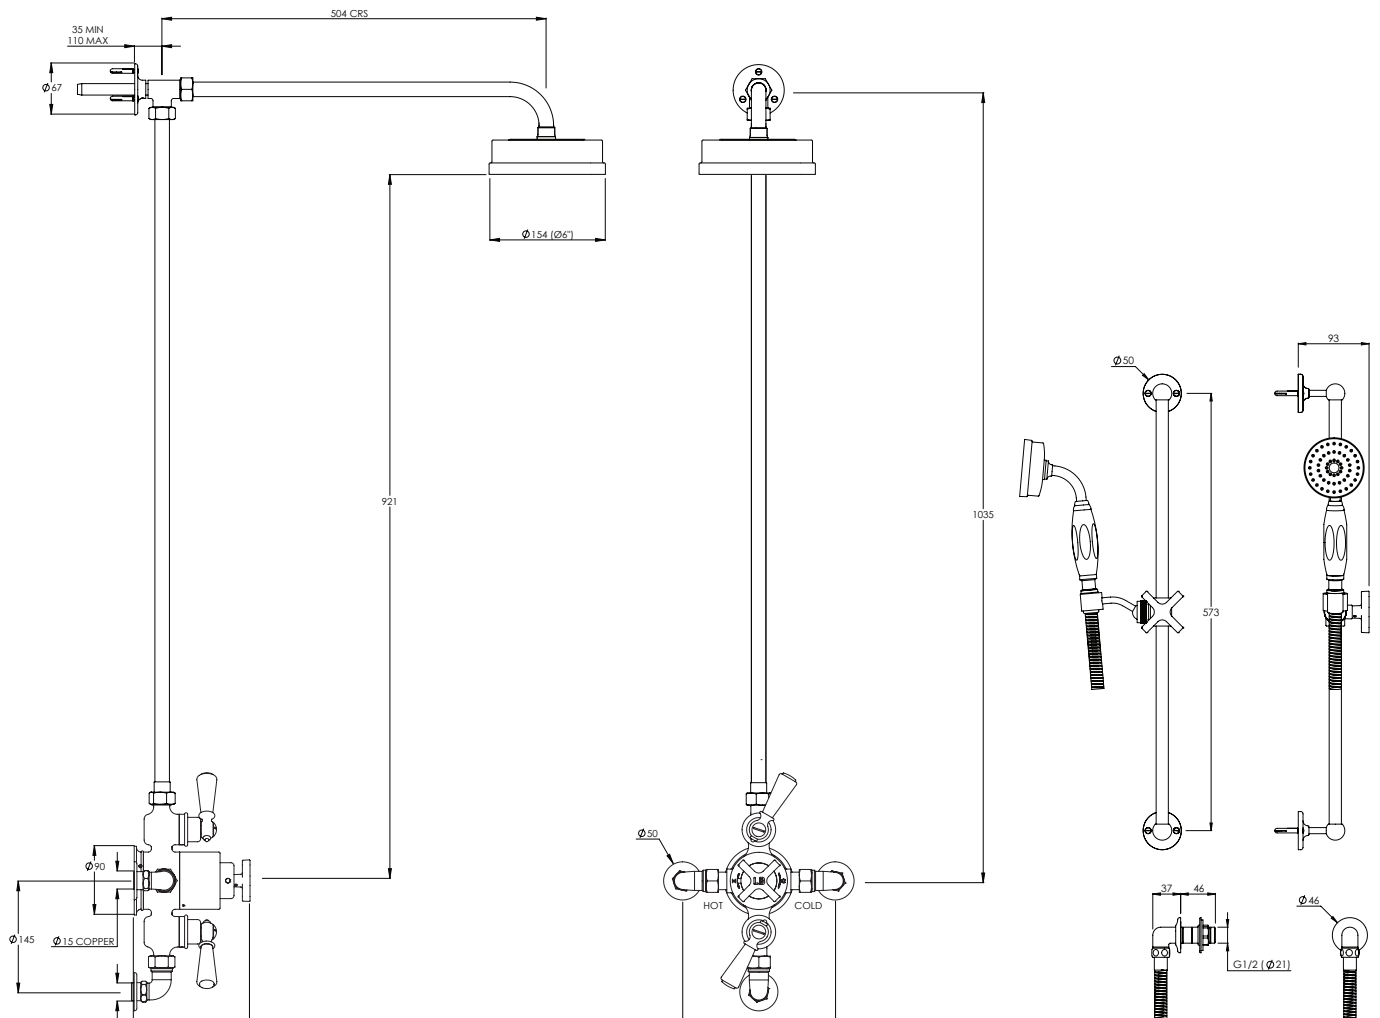

LEFROY BROOKS

# MK8748

MACKINTOSH DUAL CONTROL THERMOSTATIC VALVE  
WITH CLASSIC BLACK LEVERS, RISER, EASY CLEAN 6"  
ROSE & HAND SHOWER ON SLIDING RAIL

DIMENSIONAL DATA SHEET

DATE: 18/04/2024

REVISION: B

COPYRIGHT © LBIP LTD. ALL RIGHTS RESERVED

DIMENSIONS IN MILLIMETRES

WHILST EVERY EFFORT IS MADE TO ENSURE THE ACCURACY OF THESE DATA SHEETS THEY ARE SUBJECT TO CHANGE WITHOUT NOTICE AS PART OF THE COMPANY'S PRODUCT DEVELOPMENT PROCESS