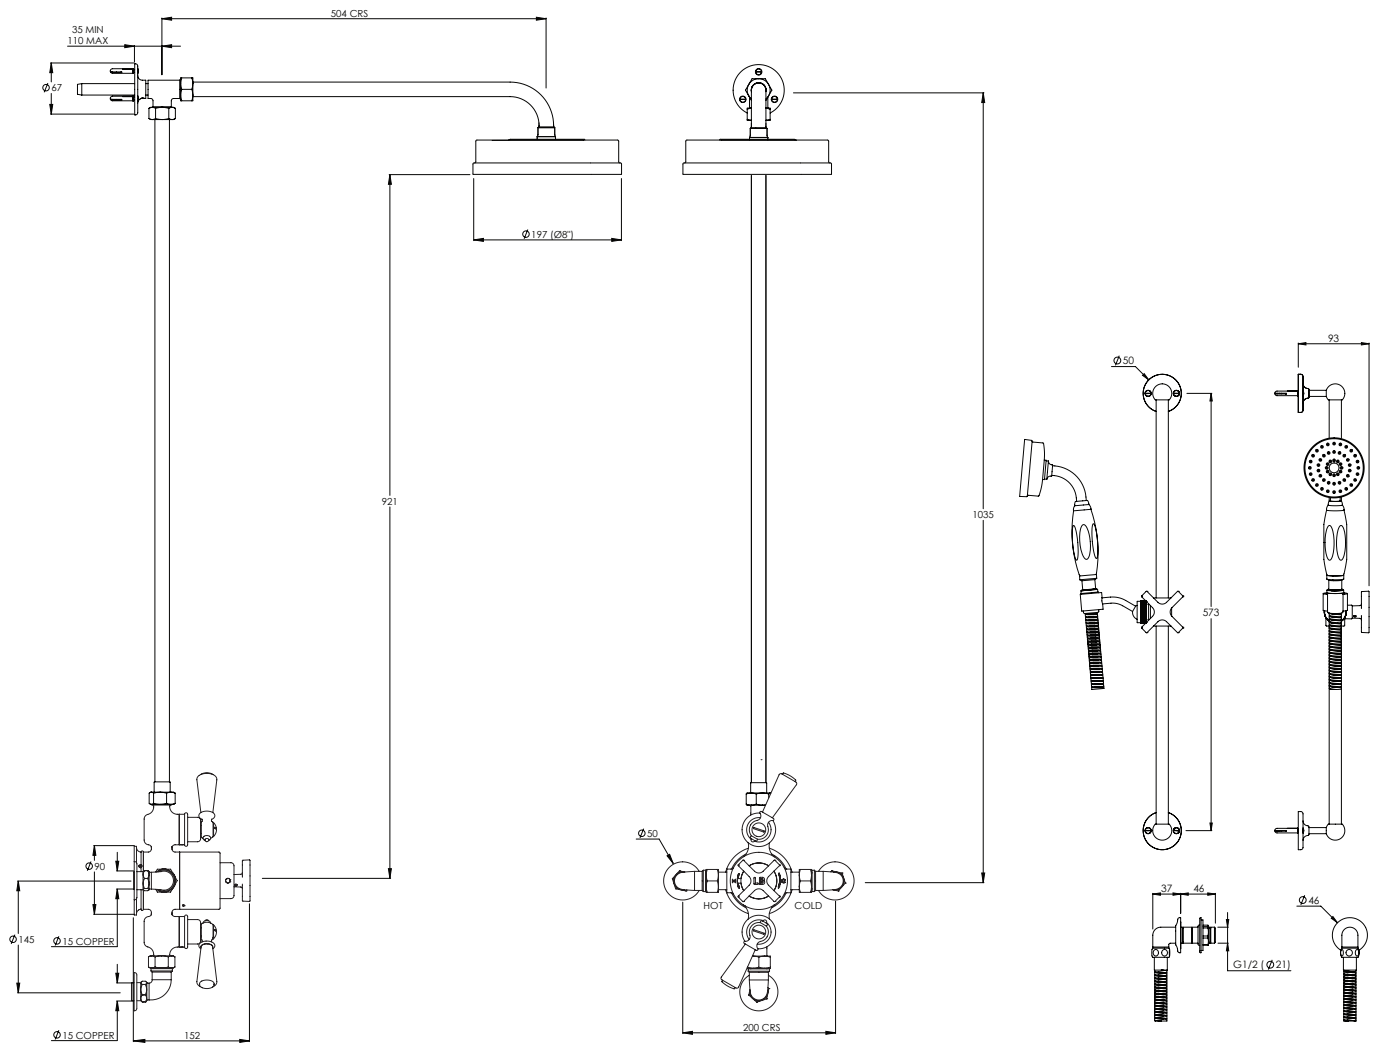

LEFROY BROOKS

# MK8749

MACKINTOSH DUAL CONTROL THERMOSTATIC VALVE  
WITH CLASSIC BLACK LEVERS, RISER, EASY CLEAN 8"  
ROSE & HAND SHOWER ON SLIDING RAIL

DIMENSIONAL DATA SHEET

DATE: 18/04/2024

REVISION: B

COPYRIGHT © LBIP LTD. ALL RIGHTS RESERVED

DIMENSIONS IN MILLIMETRES

WHILST EVERY EFFORT IS MADE TO ENSURE THE ACCURACY OF THESE DATA SHEETS THEY ARE SUBJECT TO CHANGE WITHOUT NOTICE AS PART OF THE COMPANY'S PRODUCT DEVELOPMENT PROCESS