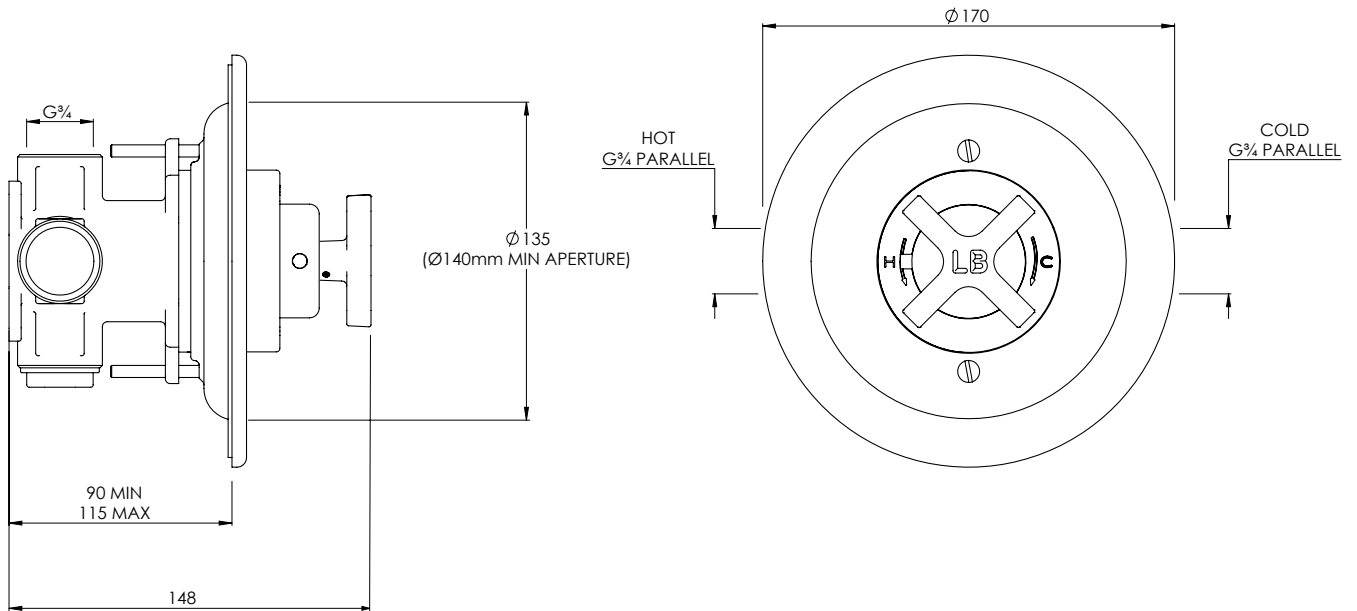

LEFROY BROOKS

MK8800

MACKINTOSH ARCHIPELAGO THERMOSTATIC SHOWER VALVE

DIMENSIONAL DATA SHEET

DATE: 23/01/2020

REVISION: C

COPYRIGHT © LBIP LTD. ALL RIGHTS RESERVED

DIMENSIONS IN MILLIMETRES