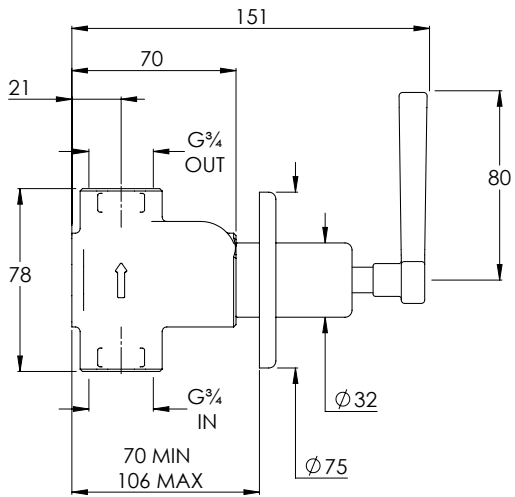

LEFROY BROOKS

MK8801

MACKINTOSH ARCHIPELAGO THERMOSTATIC VALVE WITH FLOW CONTROL

DIMENSIONAL DATA SHEET

DATE: 07/08/2020

REVISION: A

DIMENSIONS IN MILLIMETRES

COPYRIGHT © LBIP LTD. ALL RIGHTS RESERVED