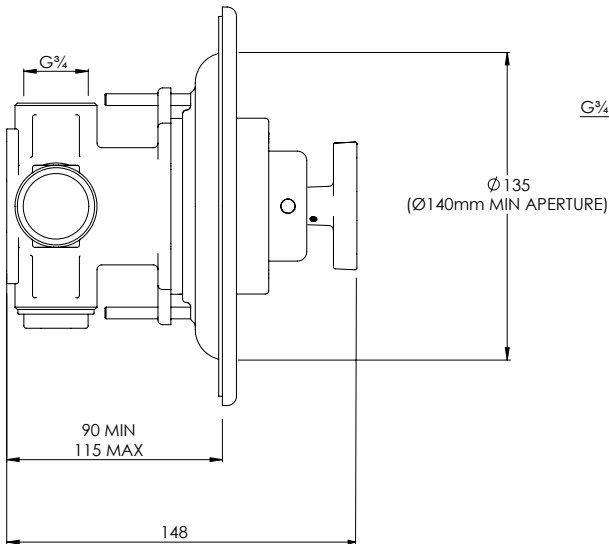

LEFROY BROOKS

MK8801

MACKINTOSH ARCHIPELAGO THERMOSTATIC VALVE WITH FLOW CONTROL

DIMENSIONAL DATA SHEET

DATE: 07/08/2020

REVISION: A

DIMENSIONS IN MILLIMETRES

COPYRIGHT © LBIP LTD. ALL RIGHTS RESERVED