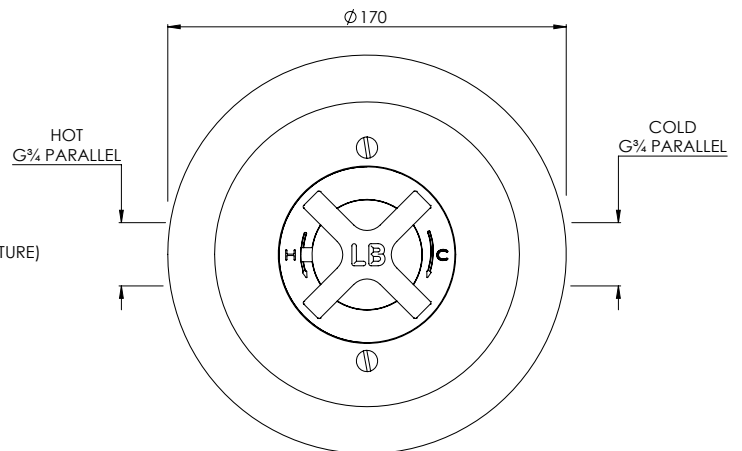

LEFROY BROOKS

MK8801

MACKINTOSH ARCHIPELAGO THERMOSTATIC VALVE WITH FLOW CONTROL

DIMENSIONAL DATA SHEET

DATE: 07/08/2020

REVISION: A

DIMENSIONS IN MILLIMETRES

COPYRIGHT © LBIP LTD. ALL RIGHTS RESERVED