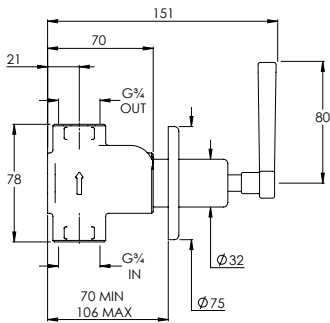

LEFROY BROOKS

MK8804

MACKINTOSH ARCHIPELAGO THERMOSTATIC VALVE
WITH FLOW CONTROLS & EASY CLEAN HAND SHOWER
ON SLIDING RAIL

DIMENSIONAL DATA SHEET

DATE: 18/04/2024

REVISION: B

COPYRIGHT © LBIP LTD. ALL RIGHTS RESERVED

DIMENSIONS IN MILLIMETRES