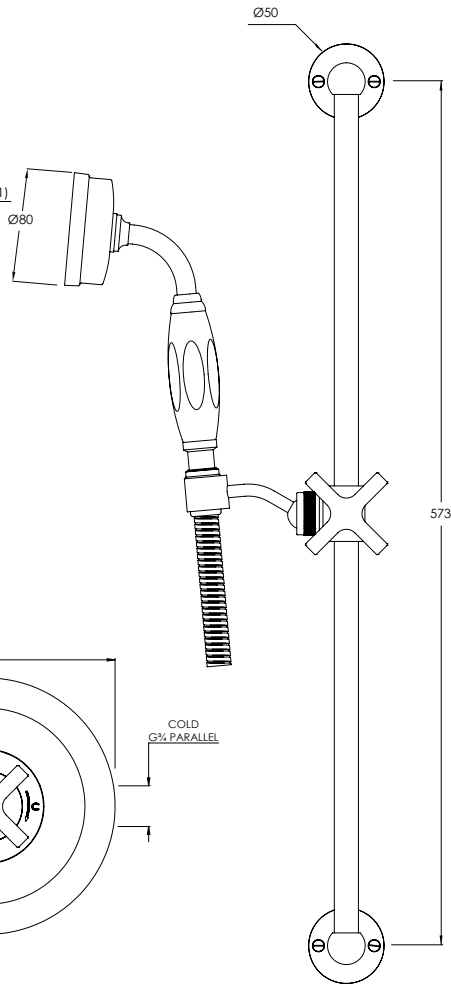

LEFROY BROOKS

MK8804

MACKINTOSH ARCHIPELAGO THERMOSTATIC VALVE
WITH FLOW CONTROLS & EASY CLEAN HAND SHOWER
ON SLIDING RAIL

DIMENSIONAL DATA SHEET

DATE: 18/04/2024

REVISION: B

COPYRIGHT © LBIP LTD. ALL RIGHTS RESERVED

DIMENSIONS IN MILLIMETRES