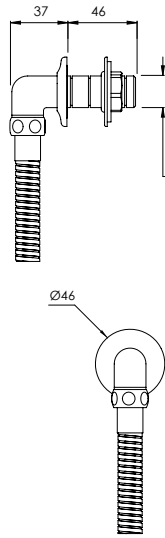

LEFROY BROOKS

MK8804

MACKINTOSH ARCHIPELAGO THERMOSTATIC VALVE
WITH FLOW CONTROLS & EASY CLEAN HAND SHOWER
ON SLIDING RAIL

DIMENSIONAL DATA SHEET

DATE: 18/04/2024

REVISION: B

COPYRIGHT © LBIP LTD. ALL RIGHTS RESERVED

DIMENSIONS IN MILLIMETRES