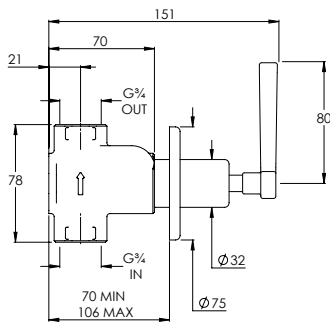

LEFROY BROOKS

MK8804

MACKINTOSH ARCHIPELAGO THERMOSTATIC VALVE
WITH FLOW CONTROLS & EASY CLEAN HAND SHOWER
ON SLIDING RAIL

DIMENSIONAL DATA SHEET

DATE: 18/04/2024

REVISION: B

COPYRIGHT © LBIP LTD. ALL RIGHTS RESERVED

DIMENSIONS IN MILLIMETRES