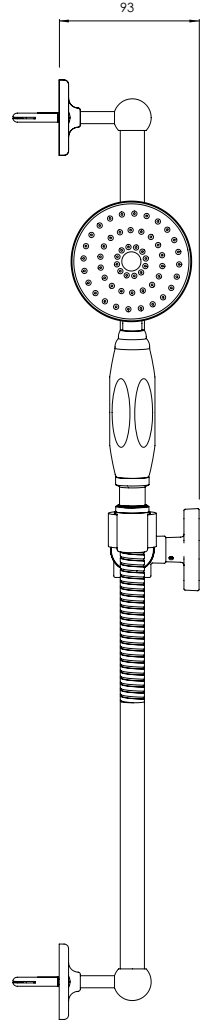

LEFROY BROOKS

MK8804

MACKINTOSH ARCHIPELAGO THERMOSTATIC VALVE
WITH FLOW CONTROLS & EASY CLEAN HAND SHOWER
ON SLIDING RAIL

DIMENSIONAL DATA SHEET

DATE: 18/04/2024

REVISION: B

COPYRIGHT © LBIP LTD. ALL RIGHTS RESERVED

DIMENSIONS IN MILLIMETRES