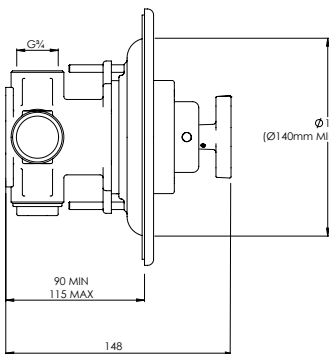

LEFROY BROOKS

MK8804

MACKINTOSH ARCHIPELAGO THERMOSTATIC VALVE
WITH FLOW CONTROLS & EASY CLEAN HAND SHOWER
ON SLIDING RAIL

DIMENSIONAL DATA SHEET

DATE: 18/04/2024

REVISION: B

COPYRIGHT © LBIP LTD. ALL RIGHTS RESERVED

DIMENSIONS IN MILLIMETRES