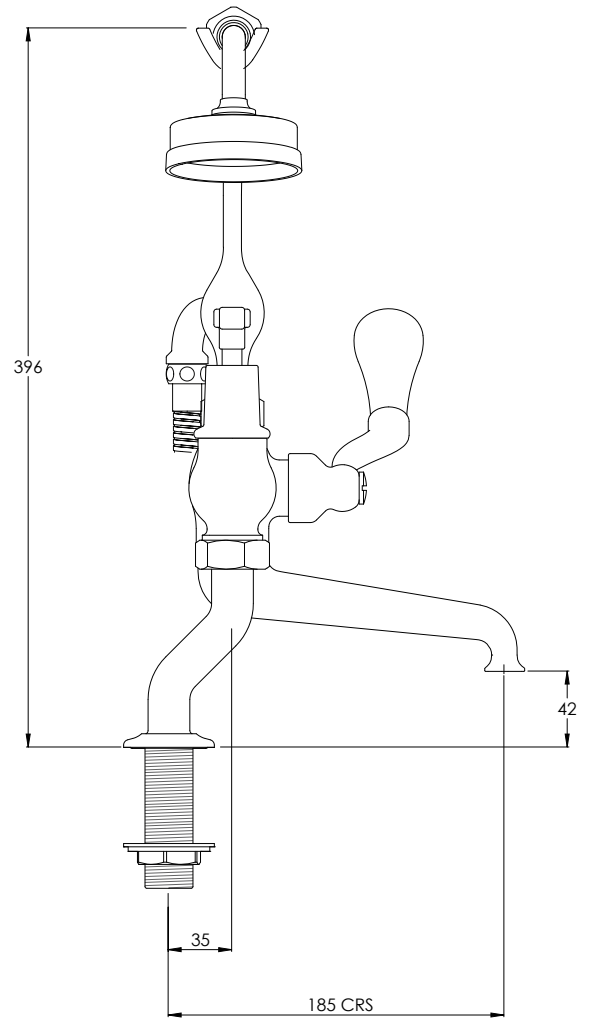

LEFROY BROOKS

ML1100

MACKINTOSH LEVER DECK MOUNTED BATH
SHOWER MIXER WITH EASY CLEAN HAND SHOWER

DIMENSIONAL DATA SHEET

DATE: 03/05/24

REVISION: B

COPYRIGHT © LBIP LTD. ALL RIGHTS RESERVED

DIMENSIONS IN MILLIMETRES