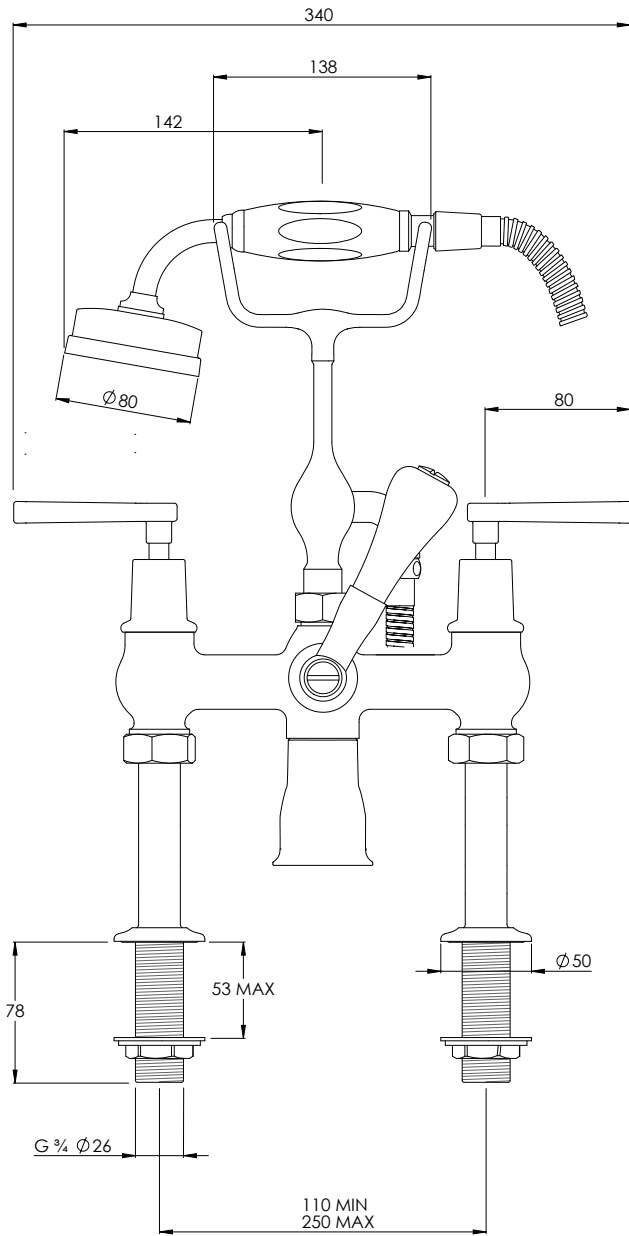

LEFROY BROOKS

ML1100

MACKINTOSH LEVER DECK MOUNTED BATH
SHOWER MIXER WITH EASY CLEAN HAND SHOWER

DIMENSIONAL DATA SHEET

DATE: 03/05/24

REVISION: B

COPYRIGHT © LBIP LTD. ALL RIGHTS RESERVED

DIMENSIONS IN MILLIMETRES