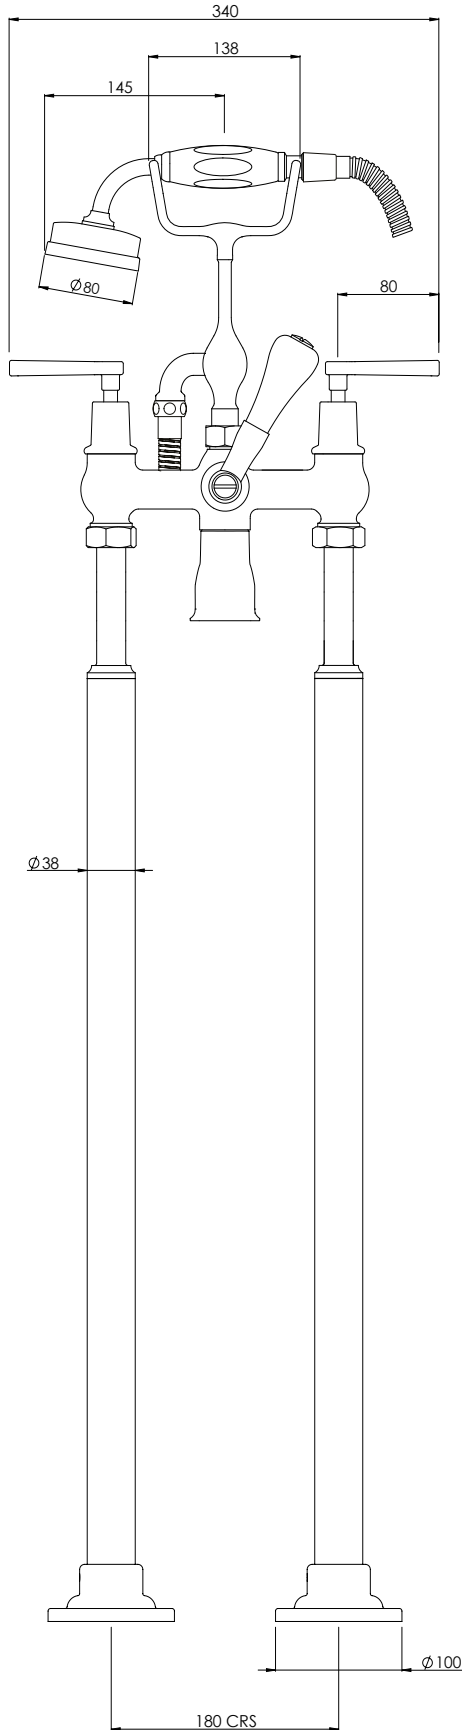

LEFROY BROOKS

ML1144

MACKINTOSH LEVER BATH SHOWER MIXER WITH
STANDPIPES WITH EASY CLEAN HAND SHOWER

DIMENSIONAL DATA SHEET

DATE: 18/04/2024

REVISION: B

COPYRIGHT © LBIP LTD. ALL RIGHTS RESERVED

DIMENSIONS IN MILLIMETRES