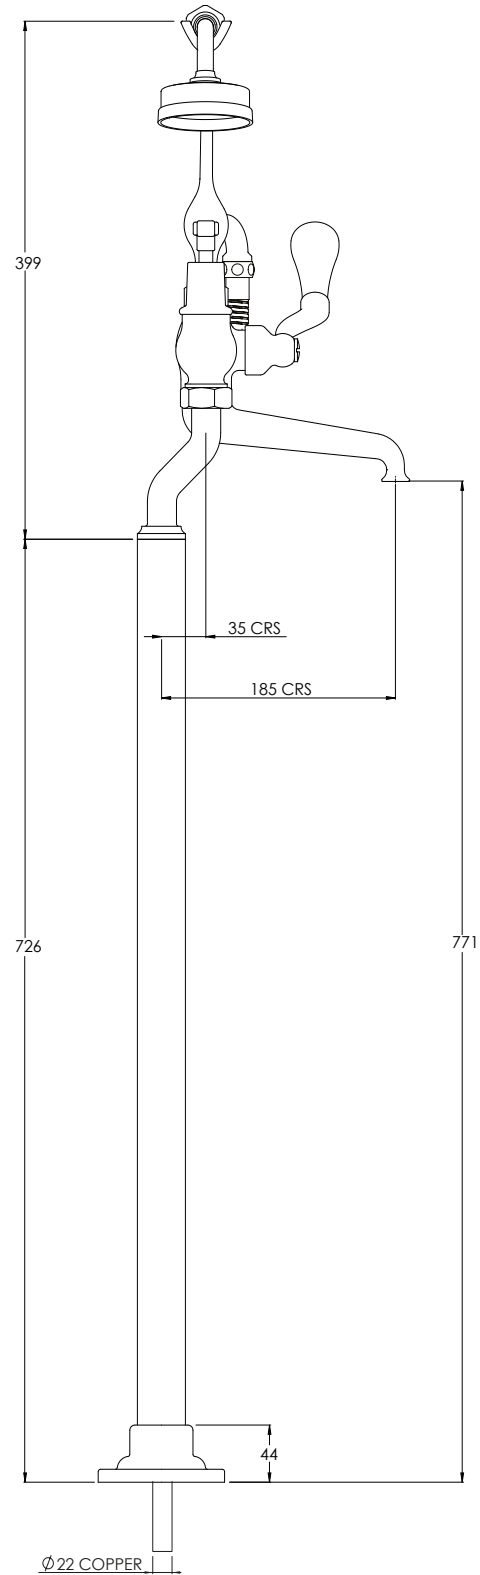

LEFROY BROOKS

ML1144

MACKINTOSH LEVER BATH SHOWER MIXER WITH
STANDPIPES WITH EASY CLEAN HAND SHOWER

DIMENSIONAL DATA SHEET

DATE: 18/04/2024

REVISION: B

COPYRIGHT © LBIP LTD. ALL RIGHTS RESERVED

DIMENSIONS IN MILLIMETRES