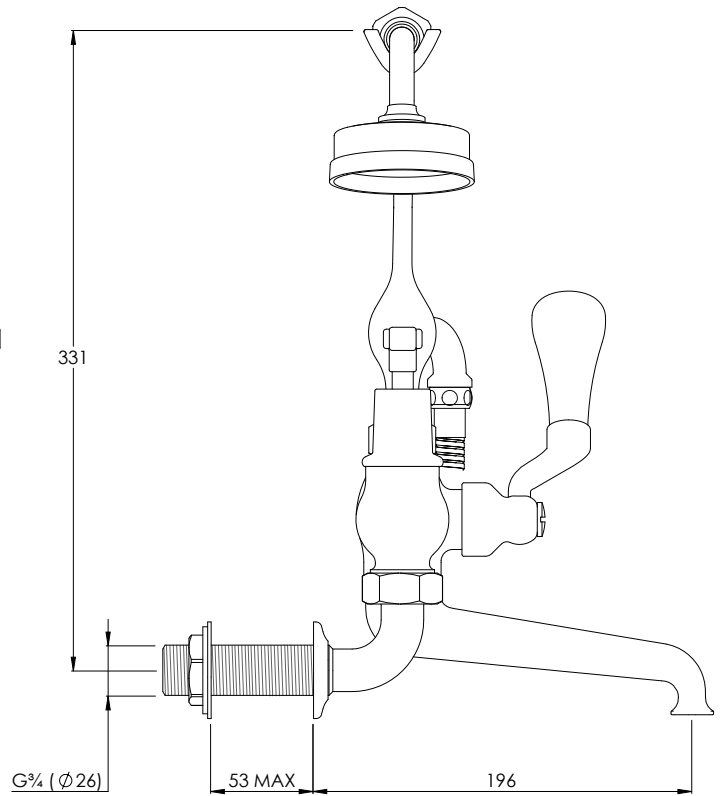

LEFROY BROOKS

ML1166

MACKINTOSH LEVER WALL MOUNTED BATH SHOWER MIXER WITH EASY CLEAN HAND SHOWER

DIMENSIONAL DATA SHEET

DATE: 18/04/2024

REVISION: B

COPYRIGHT © LBIP LTD. ALL RIGHTS RESERVED

DIMENSIONS IN MILLIMETRES