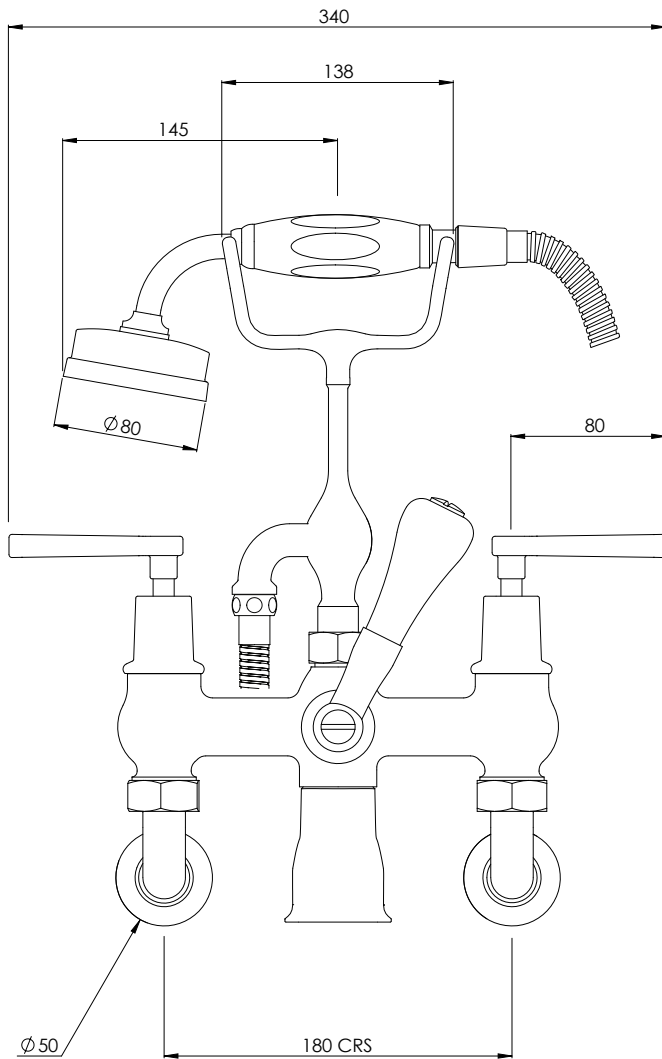

LEFROY BROOKS

ML1166

MACKINTOSH LEVER WALL MOUNTED BATH SHOWER MIXER WITH EASY CLEAN HAND SHOWER

DIMENSIONAL DATA SHEET

DATE: 18/04/2024

REVISION: B

COPYRIGHT © LBIP LTD. ALL RIGHTS RESERVED

DIMENSIONS IN MILLIMETRES