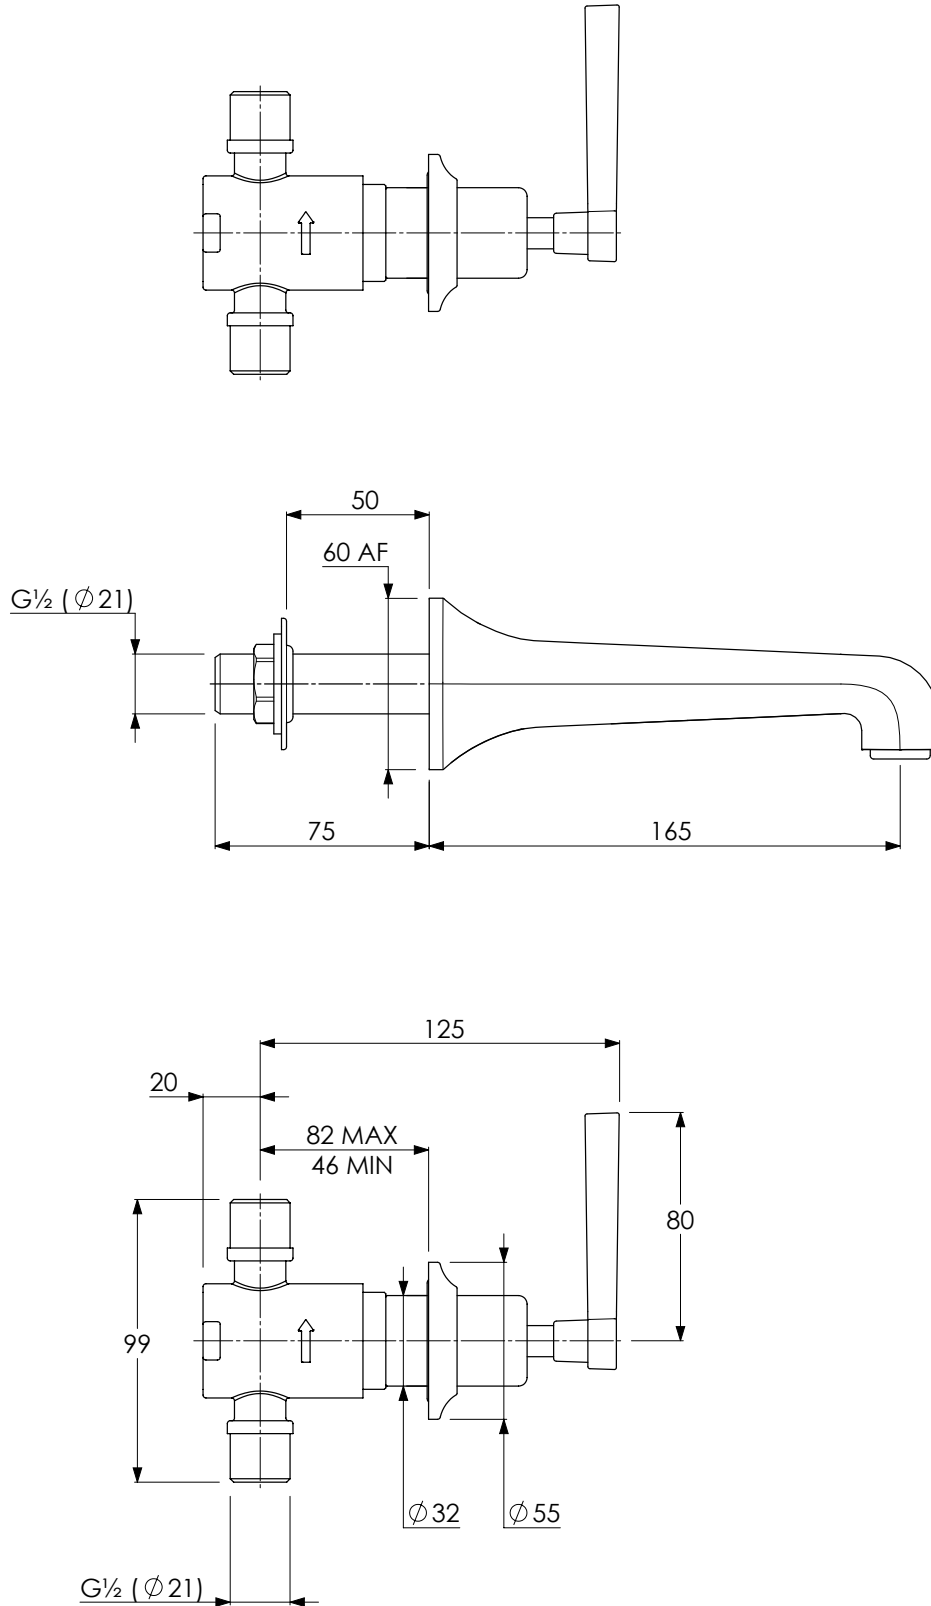

# ML1200

MACKINTOSH LEVER WALL MOUNTED BASIN MIXER

DIMENSIONAL DATA SHEET

DATE: 29/01/2019

REVISION: B

COPYRIGHT © LBIP LTD. ALL RIGHTS RESERVED

DIMENSIONS IN MILLIMETRES

WHILST EVERY EFFORT IS MADE TO ENSURE THE ACCURACY OF THESE DATA SHEETS THEY ARE SUBJECT TO CHANGE WITHOUT NOTICE AS PART OF THE COMPANY'S PRODUCT DEVELOPMENT PROCESS