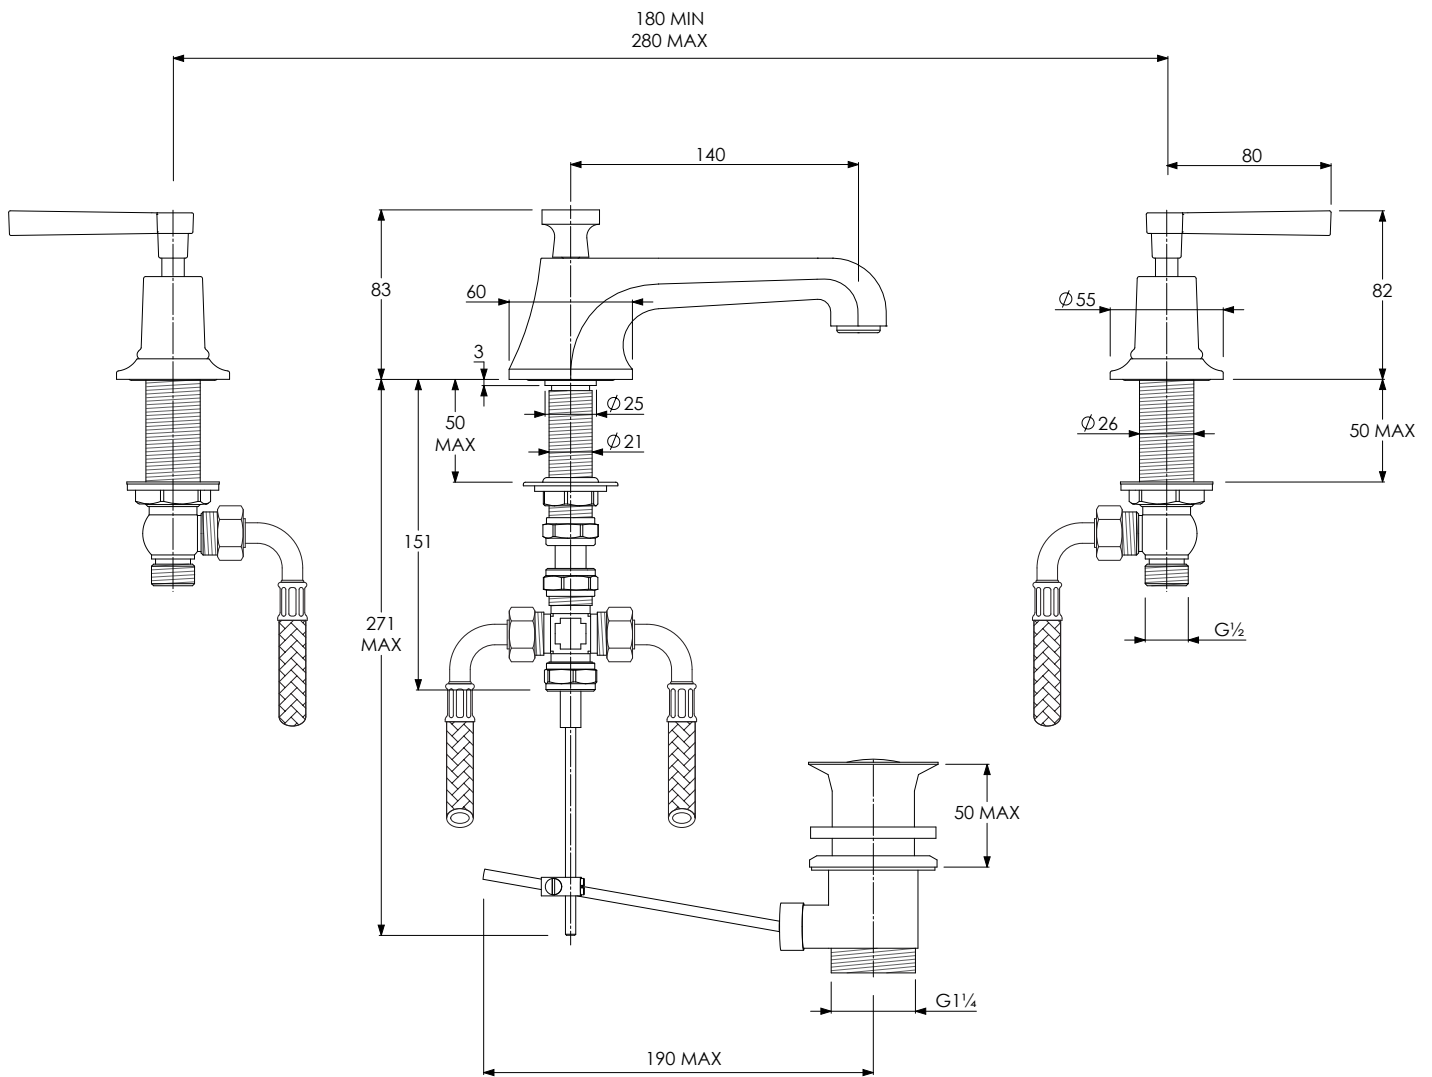

# ML1228

MACKINTOSH LEVER BASIN MIXER WITH POP-UP WASTE

DIMENSIONAL DATA SHEET

DATE: 02/01/2019

REVISION: C

COPYRIGHT © LBIP LTD. ALL RIGHTS RESERVED

DIMENSIONS IN MILLIMETRES

WHILST EVERY EFFORT IS MADE TO ENSURE THE ACCURACY OF THESE DATA SHEETS THEY ARE SUBJECT TO CHANGE WITHOUT NOTICE AS PART OF THE COMPANY'S PRODUCT DEVELOPMENT PROCESS