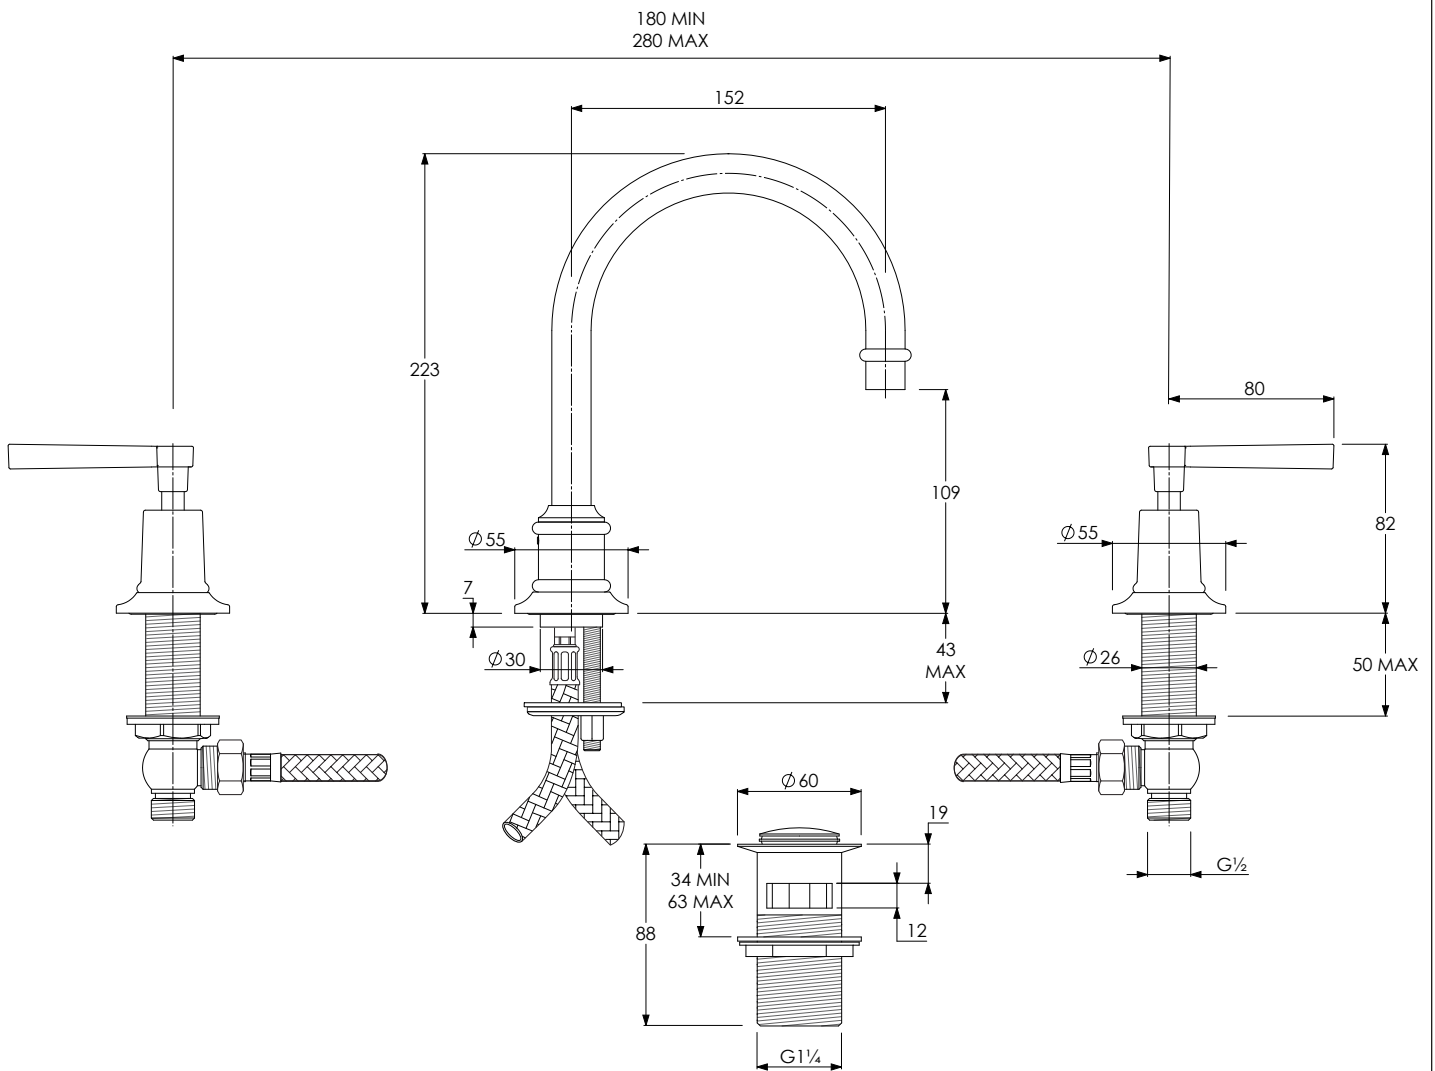

LEFROY BROOKS

ML1230

MACKINTOSH LEVER TUBULAR BASIN MIXER
WITH CLICK-UP WASTE

DIMENSIONAL DATA SHEET

DATE: 18/10/2024

REVISION: E

COPYRIGHT © LBIP LTD. ALL RIGHTS RESERVED

DIMENSIONS IN MILLIMETRES