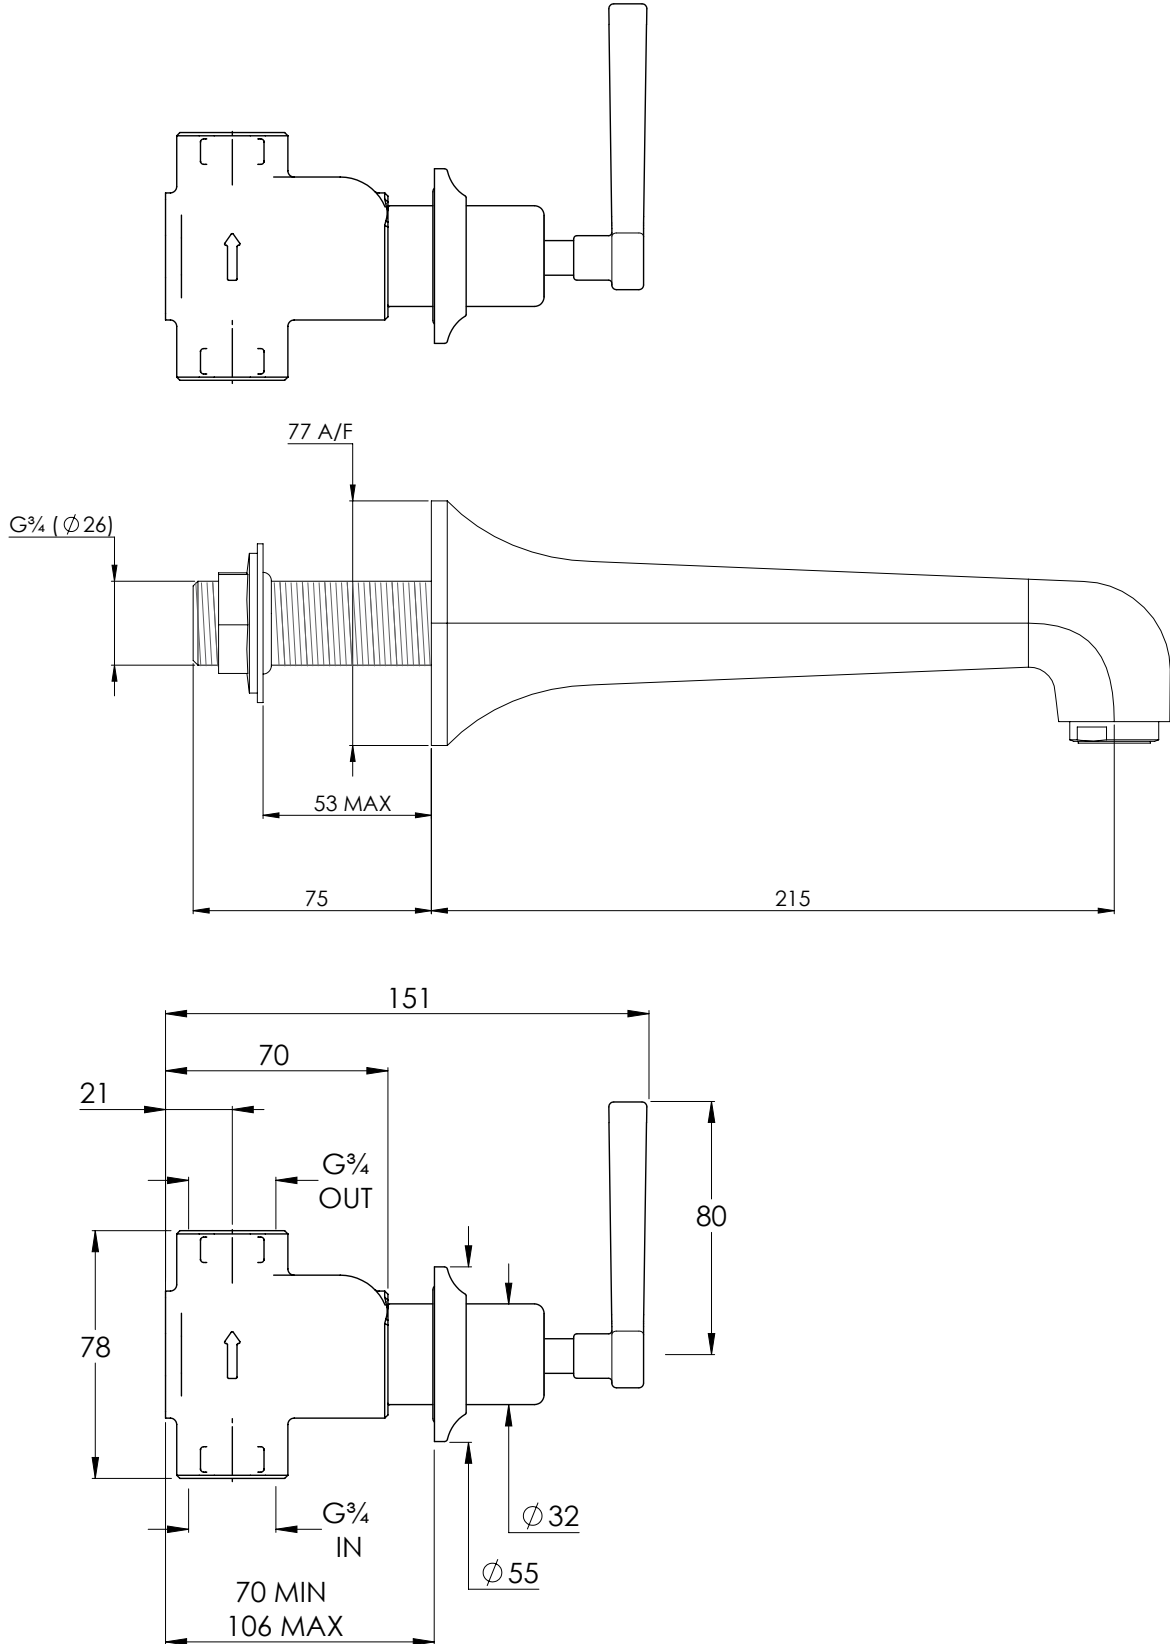

LEFROY BROOKS

ML1270

MACKINTOSH LEVER CONCEALED WALL BATH FILLER

DIMENSIONAL DATA SHEET

DATE: 04/02/2020

REVISION: B

COPYRIGHT © LBIP LTD. ALL RIGHTS RESERVED

DIMENSIONS IN MILLIMETRES