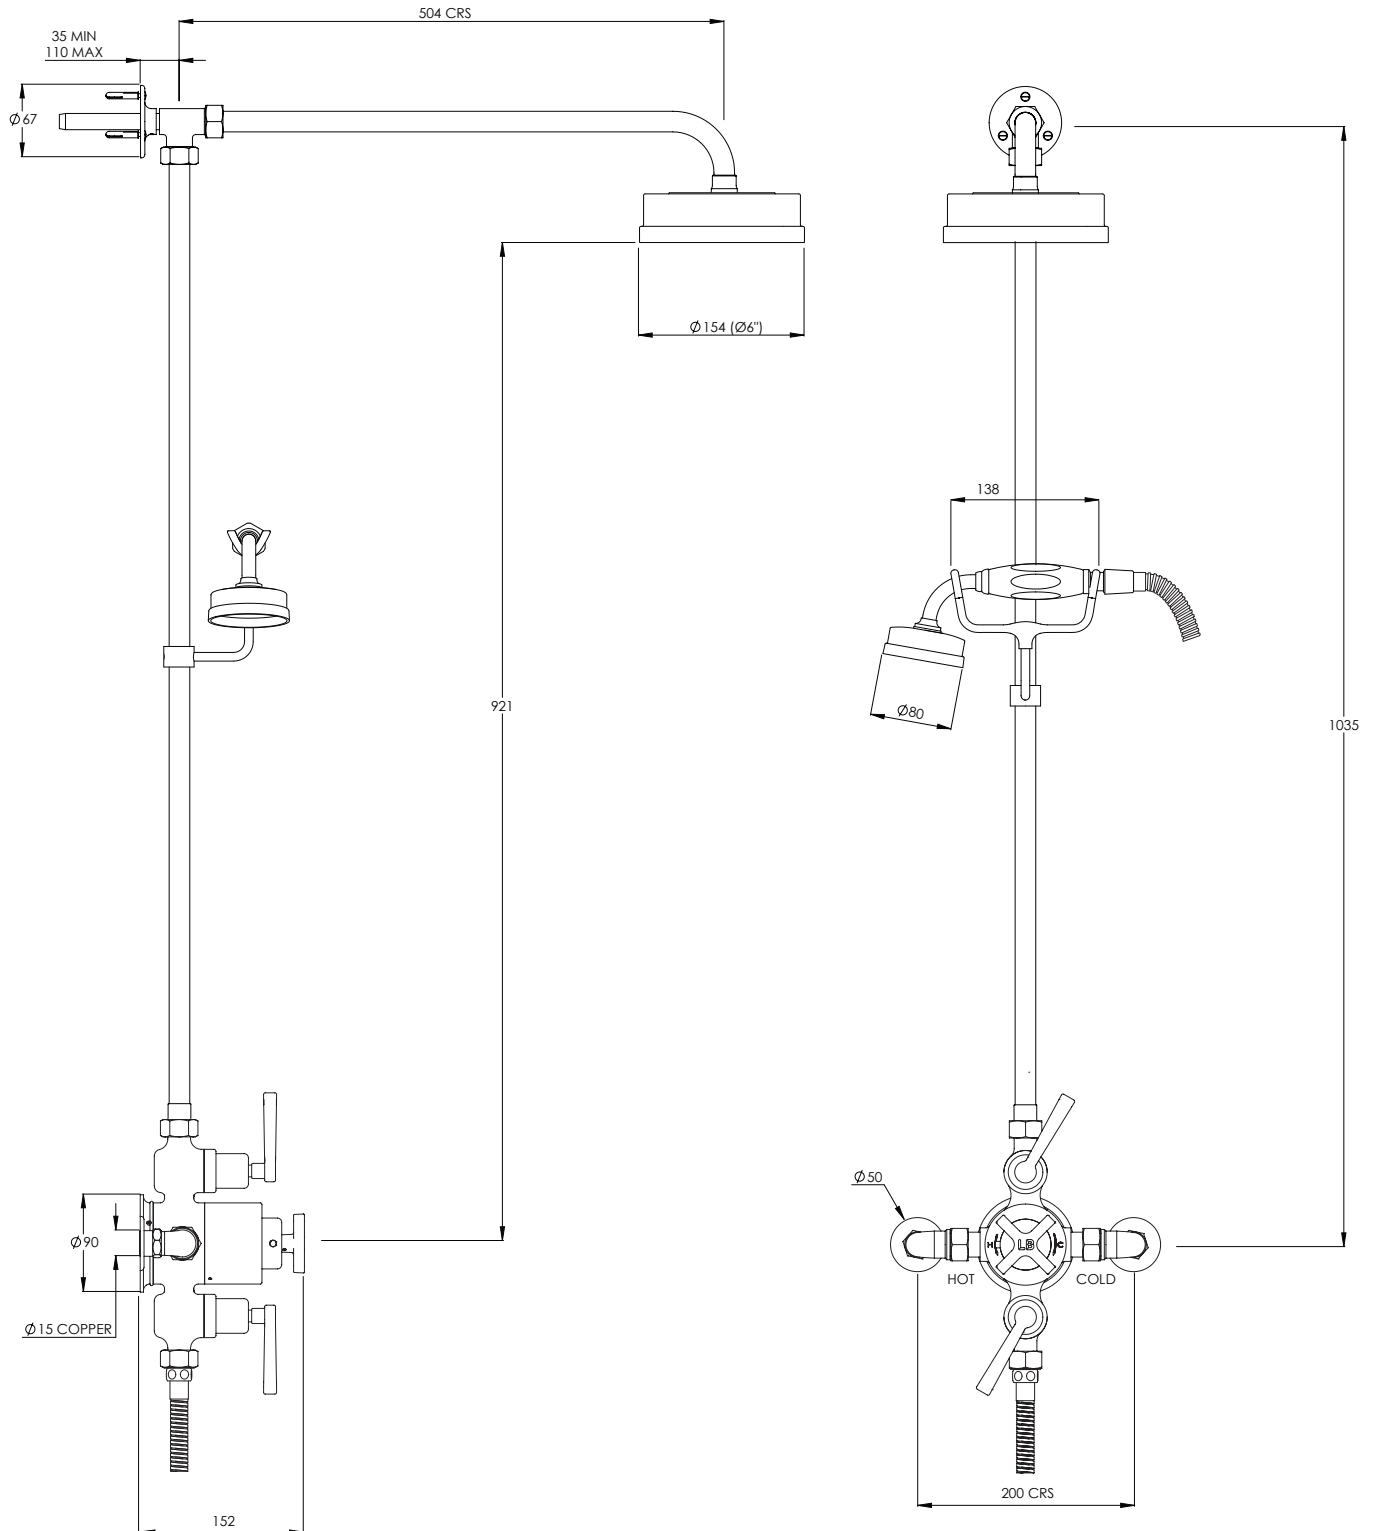

LEFROY BROOKS

ML8741

MACKINTOSH DUAL CONTROL THERMOSTATIC VALVE
WITH RISER, EASY CLEAN HAND SHOWER & 6" ROSE

DIMENSIONAL DATA SHEET

DATE: 18/04/2024

REVISION: B

COPYRIGHT © LBIP LTD. ALL RIGHTS RESERVED

DIMENSIONS IN MILLIMETRES