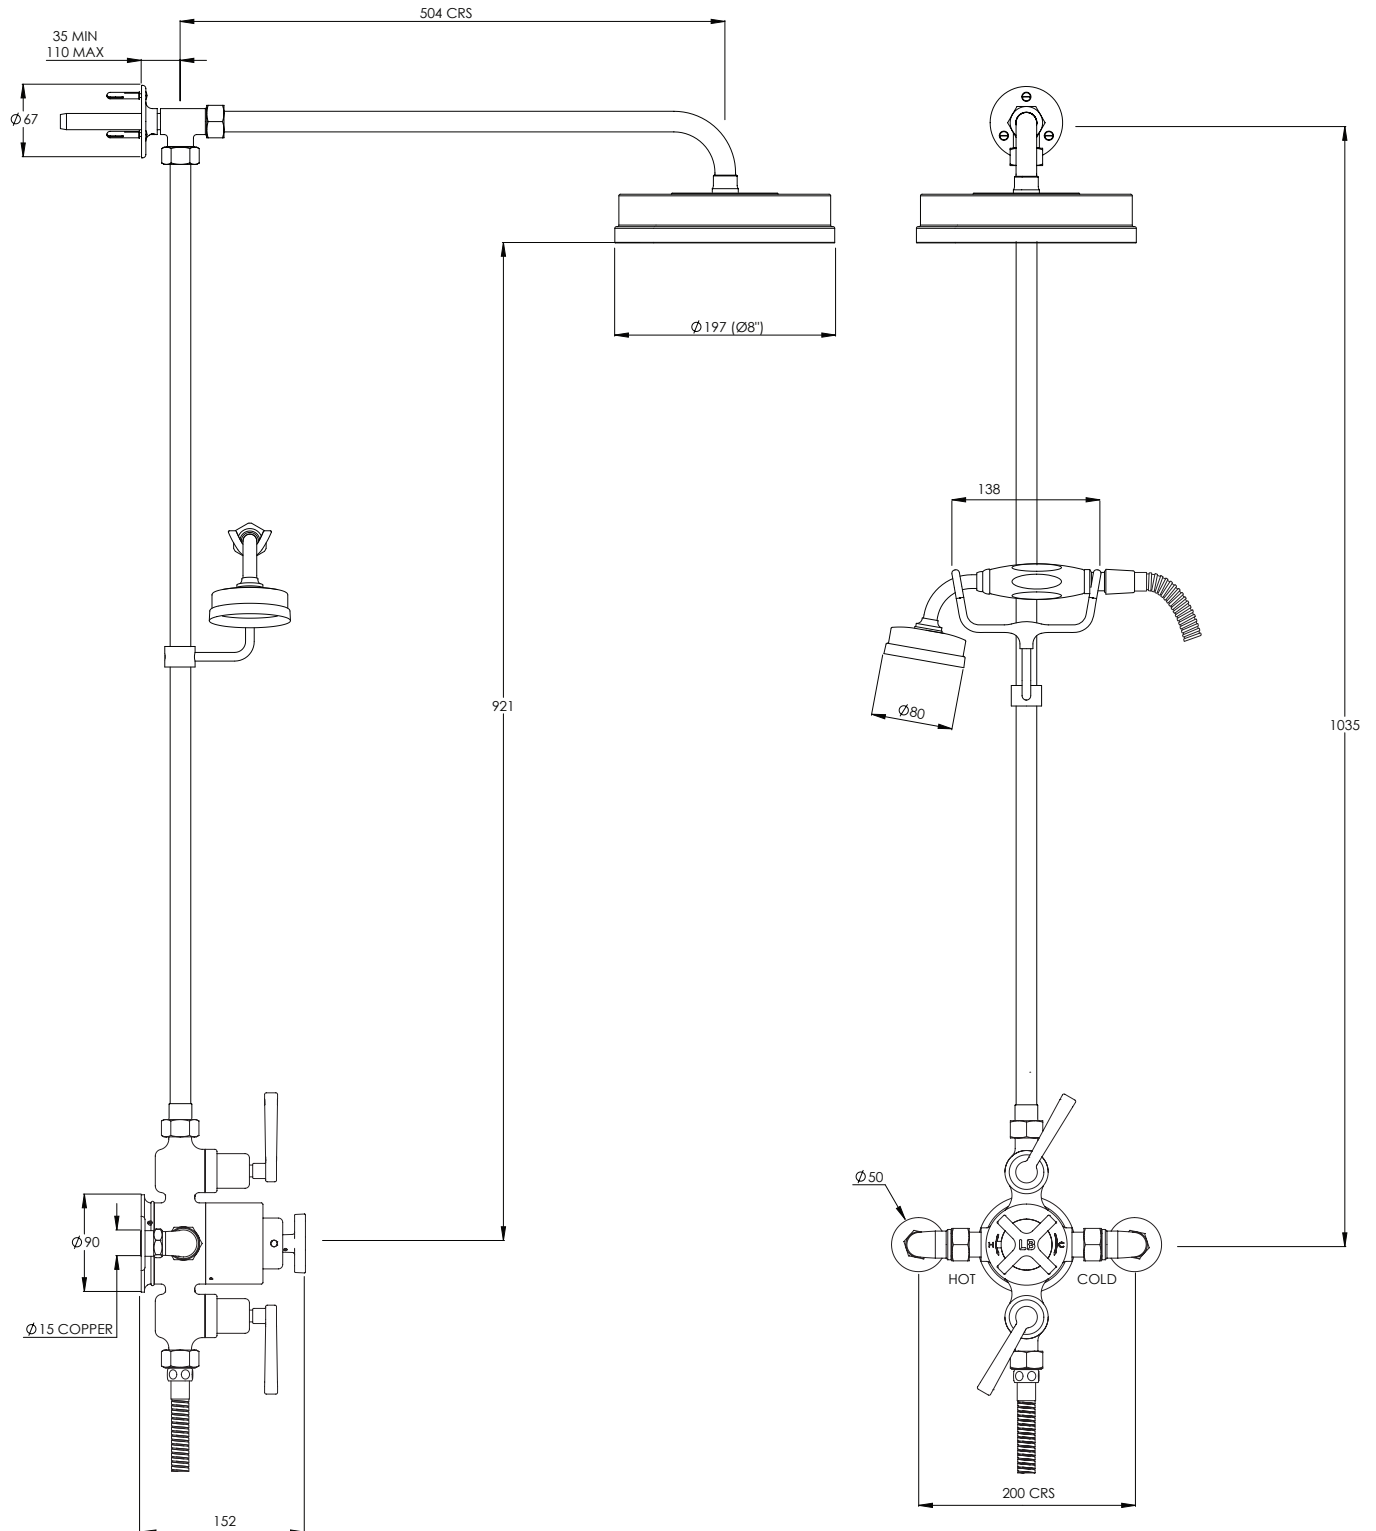

LEFROY BROOKS

ML8742

MACKINTOSH DUAL CONTROL THERMOSTATIC VALVE
WITH RISER, EASY CLEAN HAND SHOWER & 8" ROSE

DIMENSIONAL DATA SHEET

DATE: 18/04/2024

REVISION: B

COPYRIGHT © LBIP LTD. ALL RIGHTS RESERVED

DIMENSIONS IN MILLIMETRES

WHILST EVERY EFFORT IS MADE TO ENSURE THE ACCURACY OF THESE DATA SHEETS THEY ARE SUBJECT TO CHANGE WITHOUT NOTICE AS PART OF THE COMPANY'S PRODUCT DEVELOPMENT PROCESS