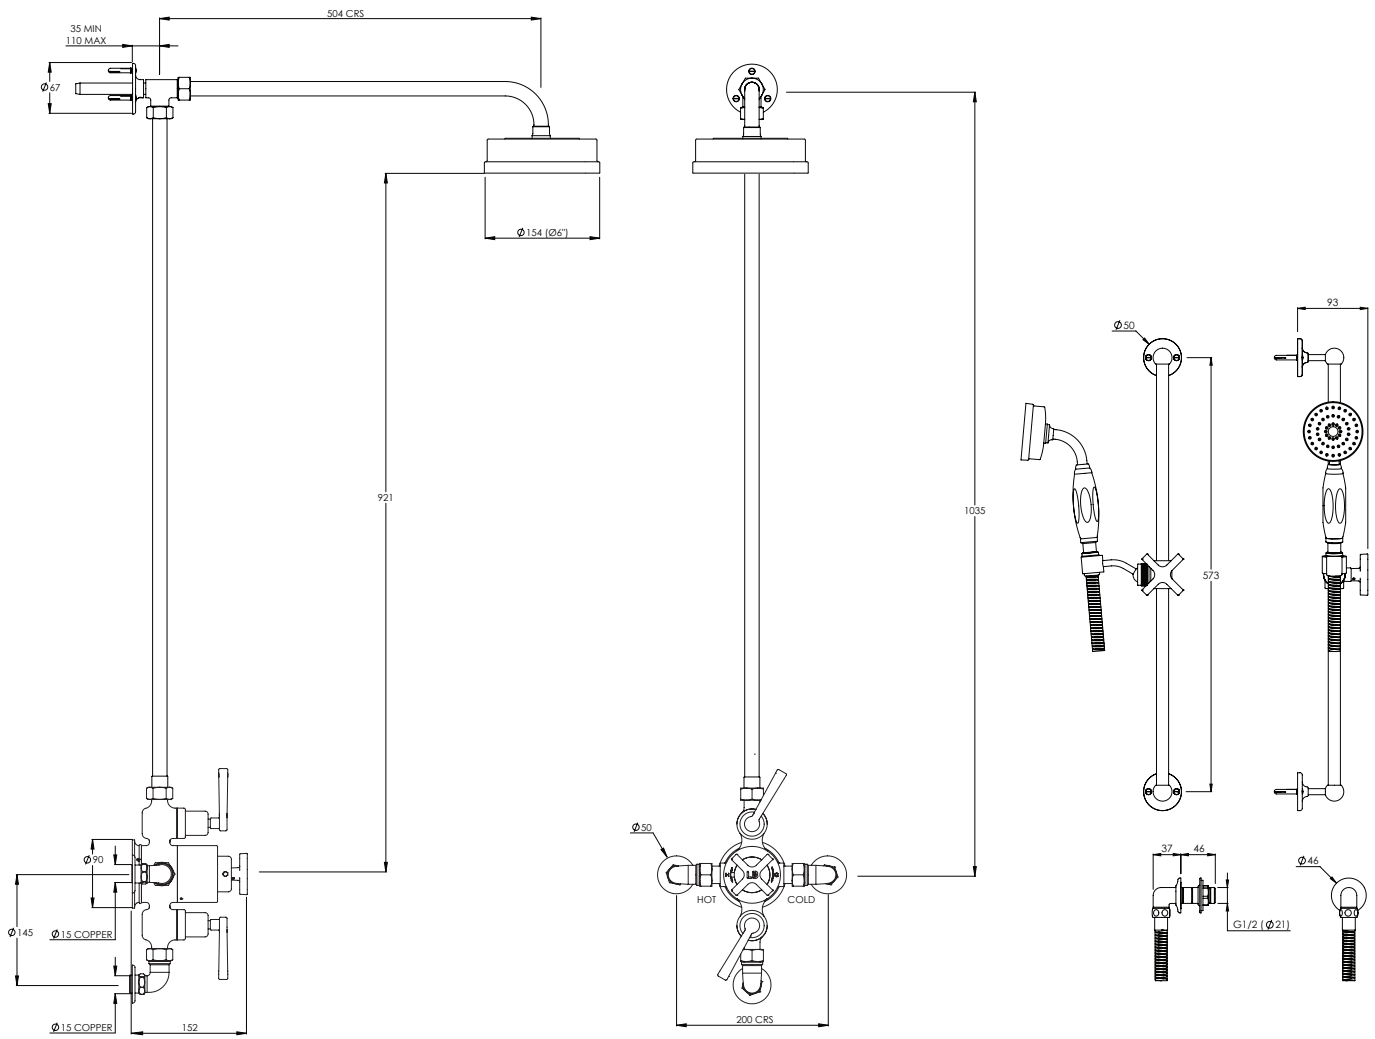

LEFROY BROOKS

ML8748

MACKINTOSH DUAL CONTROL THERMOSTATIC VALVE WITH RISER, EASY CLEAN 6" ROSE & HAND SHOWER ON SLIDING RAIL

DIMENSIONAL DATA SHEET

DATE: 26/04/2024

REVISION: B

COPYRIGHT © LBIP LTD. ALL RIGHTS RESERVED

DIMENSIONS IN MILLIMETRES

WHILST EVERY EFFORT IS MADE TO ENSURE THE ACCURACY OF THESE DATA SHEETS THEY ARE SUBJECT TO CHANGE WITHOUT NOTICE AS PART OF THE COMPANY'S PRODUCT DEVELOPMENT PROCESS