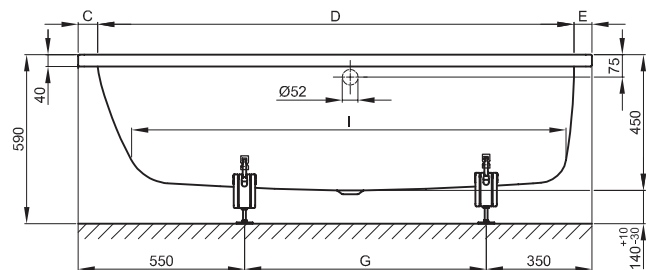

bette ocean inset steel bath

Manufactured from high grade titanium steel, our Bette Ocean inset bath is superior in both quality and design. With an offset waste, and extra slim space saving rim, Java is ideal as a shower bath where a classic contemporary look is sought. Complete with a 30 year guarantee for peace of mind.

Material	enamelled steel
Finish	white
Tap holes	nth
Guarantee	30 years

foot end right and overflow rear

foot end right, overflow front

bette ocean

inset steel bath

Manufactured from high grade titanium steel, our Bette Ocean inset bath is superior in both quality and design. With an offset waste, and extra slim space saving rim, Java is ideal as a shower bath where a classic contemporary look is sought. Complete with a 30 year guarantee for peace of mind.

Material enamelled steel
 Finish white
 Tap holes 0th
 Guarantee 30 years

Size	A	B	C	D	E	F	G	H	I	K	L	U	Volume
150x70x45cm	1500	700	60	1375	60	470	700	330	1235	505	565	650	139 litre
160x70x45cm	1600	700	65	1475	60	470	760	330	1335	505	565	700	148 litre
170x70x45cm	1700	700	115	1475	110	520	760	420	1335	505	565	750	148 litre
170x75x45cm	1700	750	65	1575	60	490	890	320	1435	555	615	800	185 litre
170x80x45cm	1700	800	65	1575	60	540	800	360	1435	605	665	800	202 litre
180x80x45cm	1800	800	65	1675	60	540	900	360	1535	605	665	800	235 litre