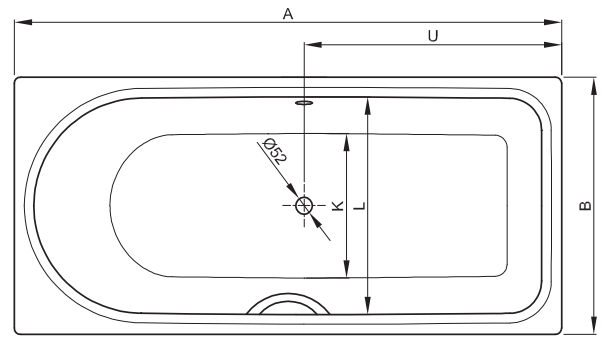

bette ocean inset steel bath

Manufactured from high grade titanium steel, our Bette Ocean inset bath is superior in both quality and design. With an offset waste, and extra slim space saving rim, Java is ideal as a shower bath where a classic contemporary look is sought. Complete with a 30 year guarantee for peace of mind.

Material	enamelled steel
Finish	white
Tap holes	nth
Guarantee	30 years

foot end right and overflow rear

foot end right, overflow front

bette ocean

inset steel bath

Manufactured from high grade titanium steel, our Bette Ocean inset bath is superior in both quality and design. With an offset waste, and extra slim space saving rim, Java is ideal as a shower bath where a classic contemporary look is sought. Complete with a 30 year guarantee for peace of mind.

Material enamelled steel
 Finish white
 Tap holes 0th
 Guarantee 30 years

Size	A	B	C	D	E	F	G	H	I	K	L	U	Volume
150x70x45cm	1500	700	60	1375	60	470	700	330	1235	505	565	650	139 litre
160x70x45cm	1600	700	65	1475	60	470	760	330	1335	505	565	700	148 litre
170x70x45cm	1700	700	115	1475	110	520	760	420	1335	505	565	750	148 litre
170x75x45cm	1700	750	65	1575	60	490	890	320	1435	555	615	800	185 litre
170x80x45cm	1700	800	65	1575	60	540	800	360	1435	605	665	800	202 litre
180x80x45cm	1800	800	65	1675	60	540	900	360	1535	605	665	800	235 litre